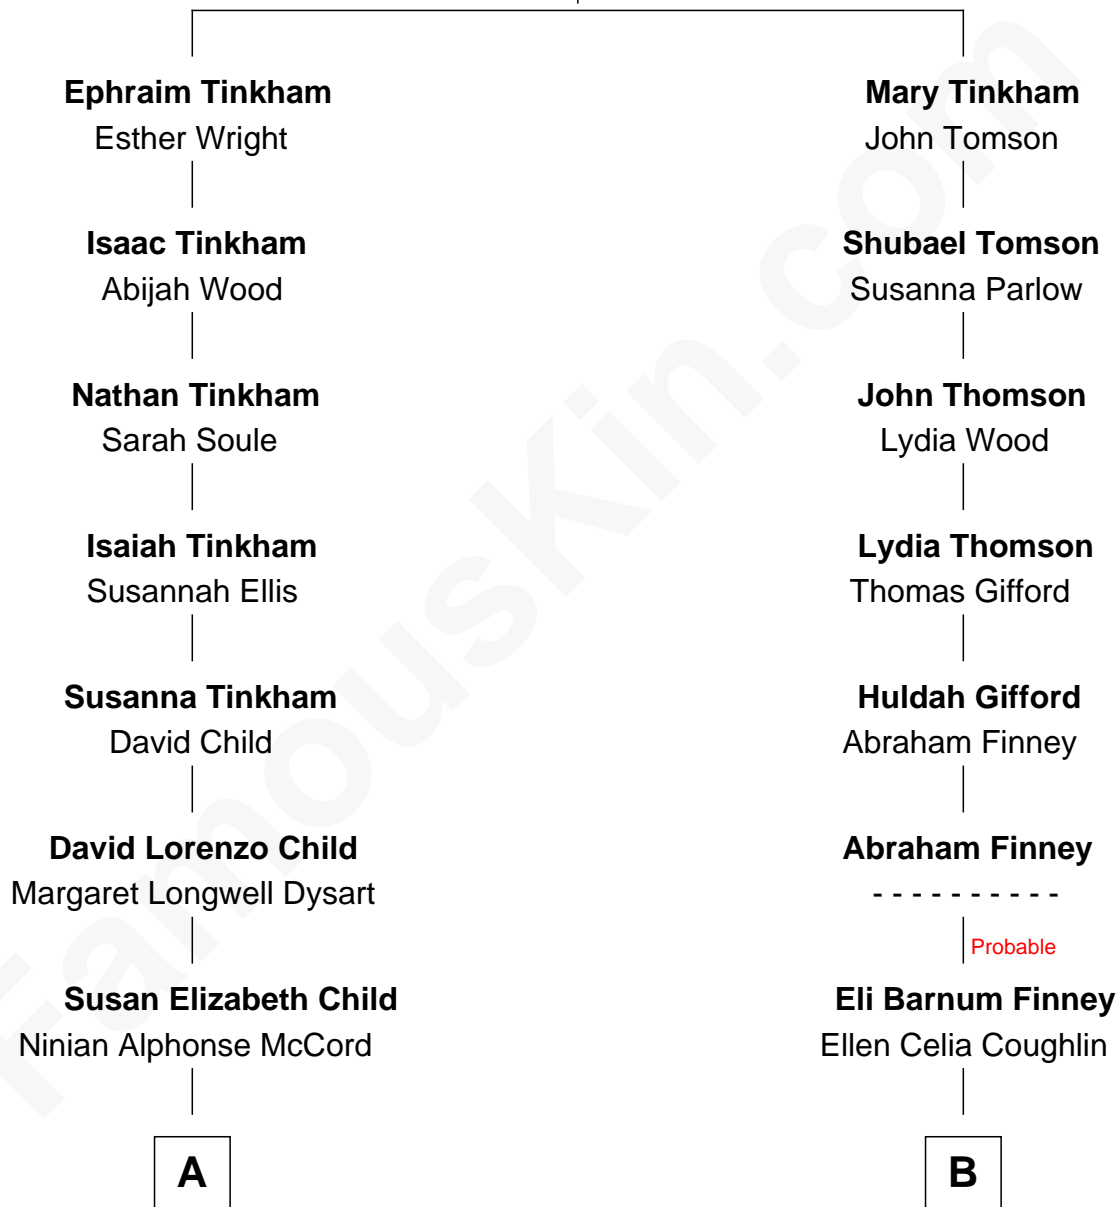

FamousKin.com Relationship Chart of

Dick Van Dyke

TV Actor - "The Dick Van Dyke Show"

9th cousin 1 time removed of

Carl Wilson

Co-Founder of The Beach Boys

Ephraim Tinkham

Mary Brown

A

Charles Cornelius McCord

Adeline Verinda Neal

Hazel Victoria McCord

Loren Wayne Van Dyke

Dick Van Dyke

TV Actor - "The Dick Van Dyke Show"

B