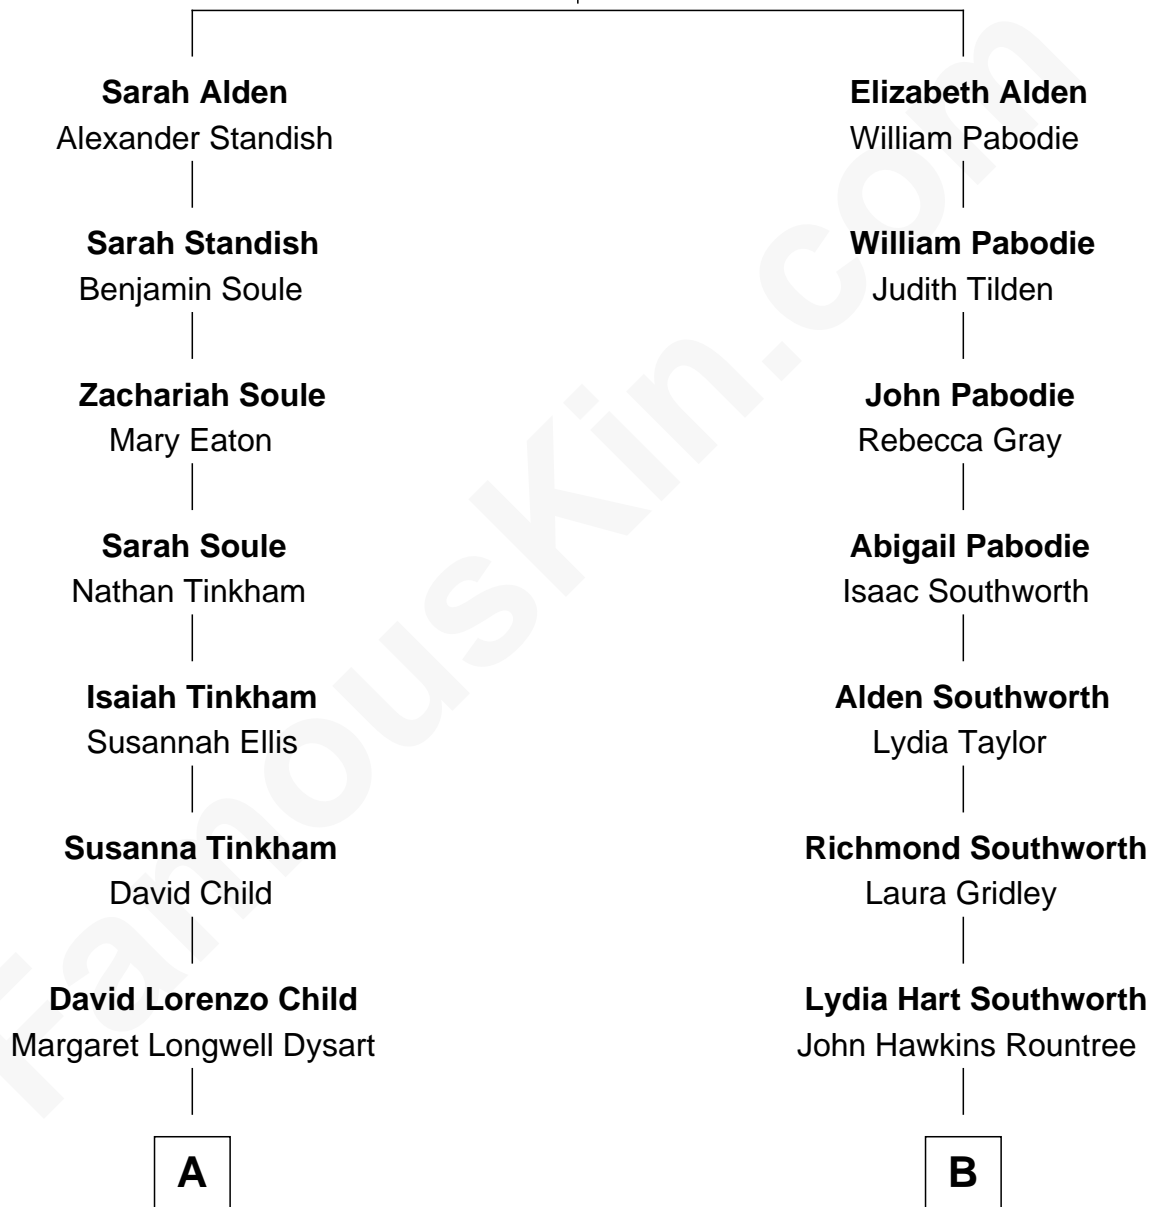

# FamousKin.com Relationship Chart of

**Dick Van Dyke**

TV Actor - "The Dick Van Dyke Show"

10th cousin 1 time removed of

**Paget Brewster**

TV Actress

**John Alden**  
Priscilla Mullins

**A**

**Susan Elizabeth Child**  
Ninian Alphonse McCord

**Charles Cornelius McCord**  
Adeline Verinda Neal

**Hazel Victoria McCord**  
Loren Wayne Van Dyke

**Dick Van Dyke**  
*TV Actor - "The Dick Van Dyke Show"*

**B**

**Cora Southworth Rountree**  
Charles Hathaway

**Stewart Southworth Hathaway**  
Helen Viles

**Valerie Hathaway**  
John Bechtel Tew

**Hathaway Tew**  
Galen Brewster

**Paget Brewster**  
*TV Actress*