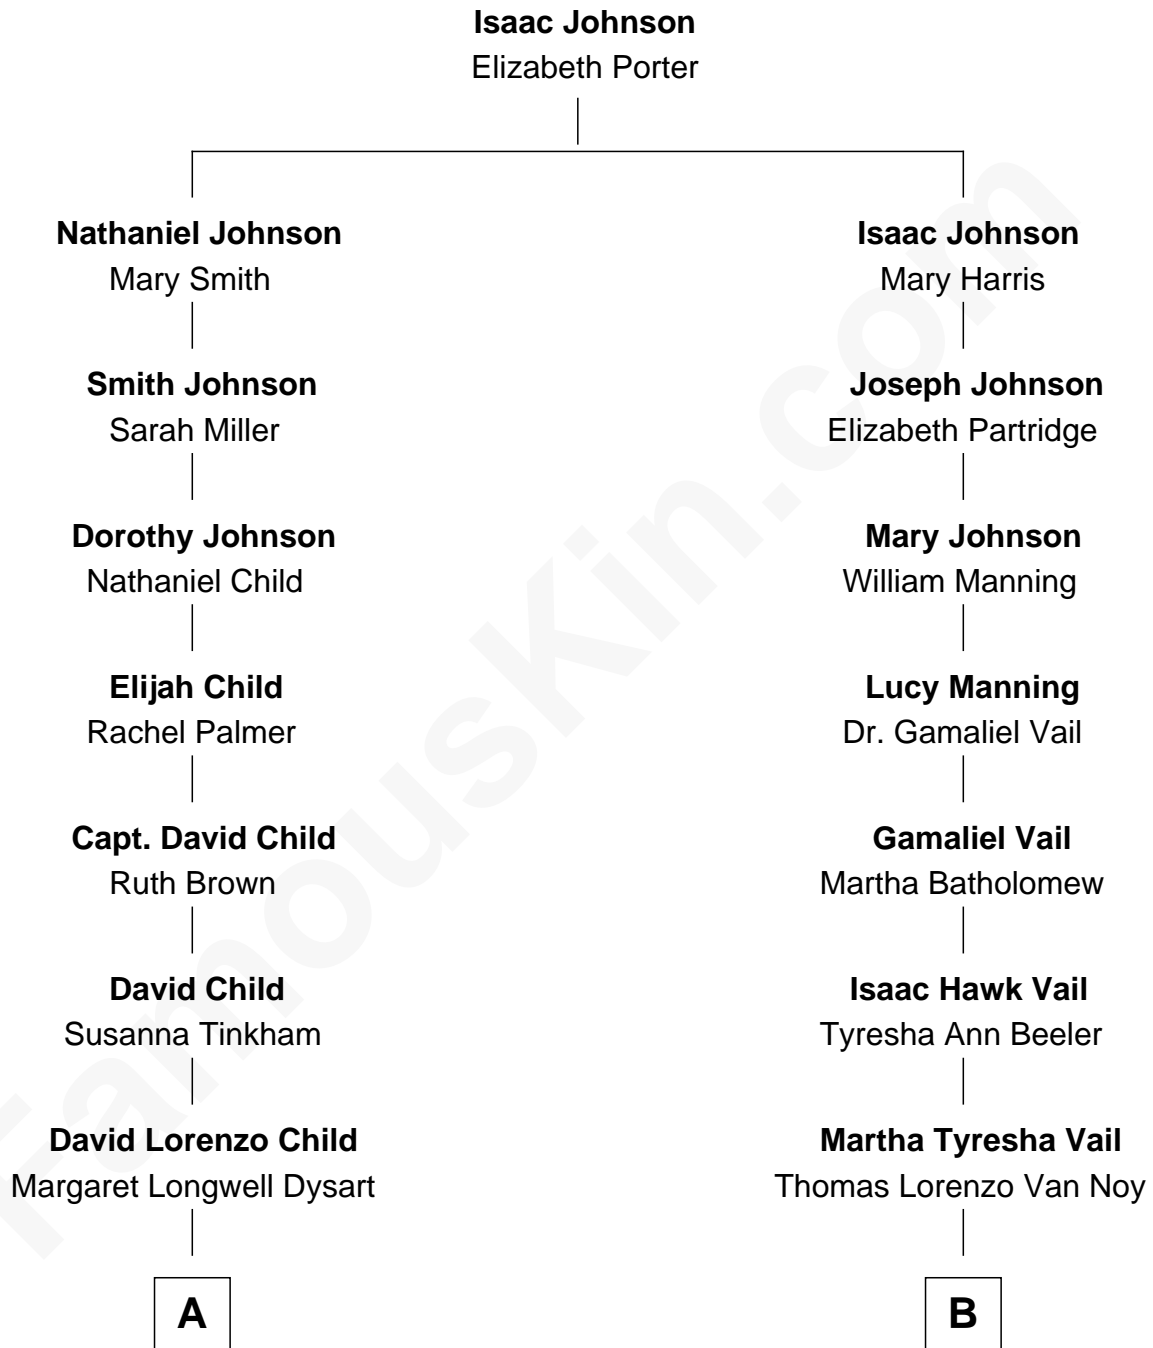

FamousKin.com Relationship Chart of

Dick Van Dyke

TV Actor - "The Dick Van Dyke Show"

9th cousin 1 time removed of

Marie Osmond

Singer, Actress and Doll Designer

A

Susan Elizabeth Child
Ninian Alphonse McCord

Charles Cornelius McCord
Adeline Verinda Neal

Hazel Victoria McCord
Loren Wayne Van Dyke

Dick Van Dyke
TV Actor - "The Dick Van Dyke Show"

B

Agnes LaVerna Van Noy
Rulon Osmond

George Viri Osmond
Olive May Davis