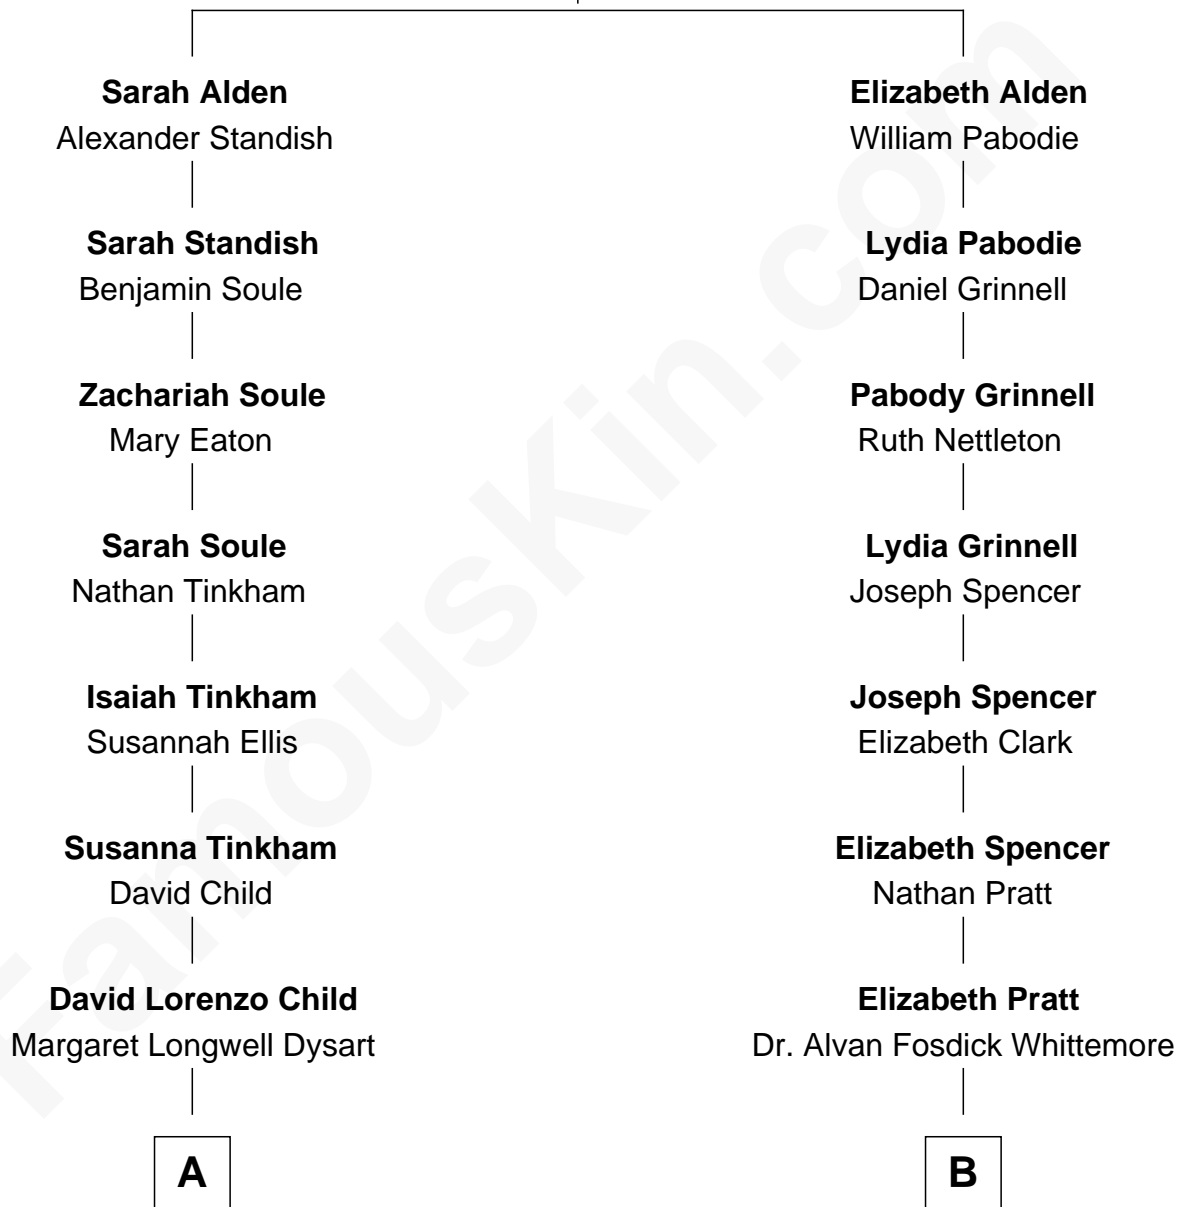

FamousKin.com Relationship Chart of

Dick Van Dyke

TV Actor - "The Dick Van Dyke Show"

10th cousin 2 times removed of

Ellen DeGeneres

Comedienne and TV Personality

John Alden
Priscilla Mullins

A

Susan Elizabeth Child
Ninian Alphonse McCord

Charles Cornelius McCord
Adeline Verinda Neal

Hazel Victoria McCord
Loren Wayne Van Dyke

Dick Van Dyke
TV Actor - "The Dick Van Dyke Show"

B

George Whittemore
Cordelia Jenkins Dozer