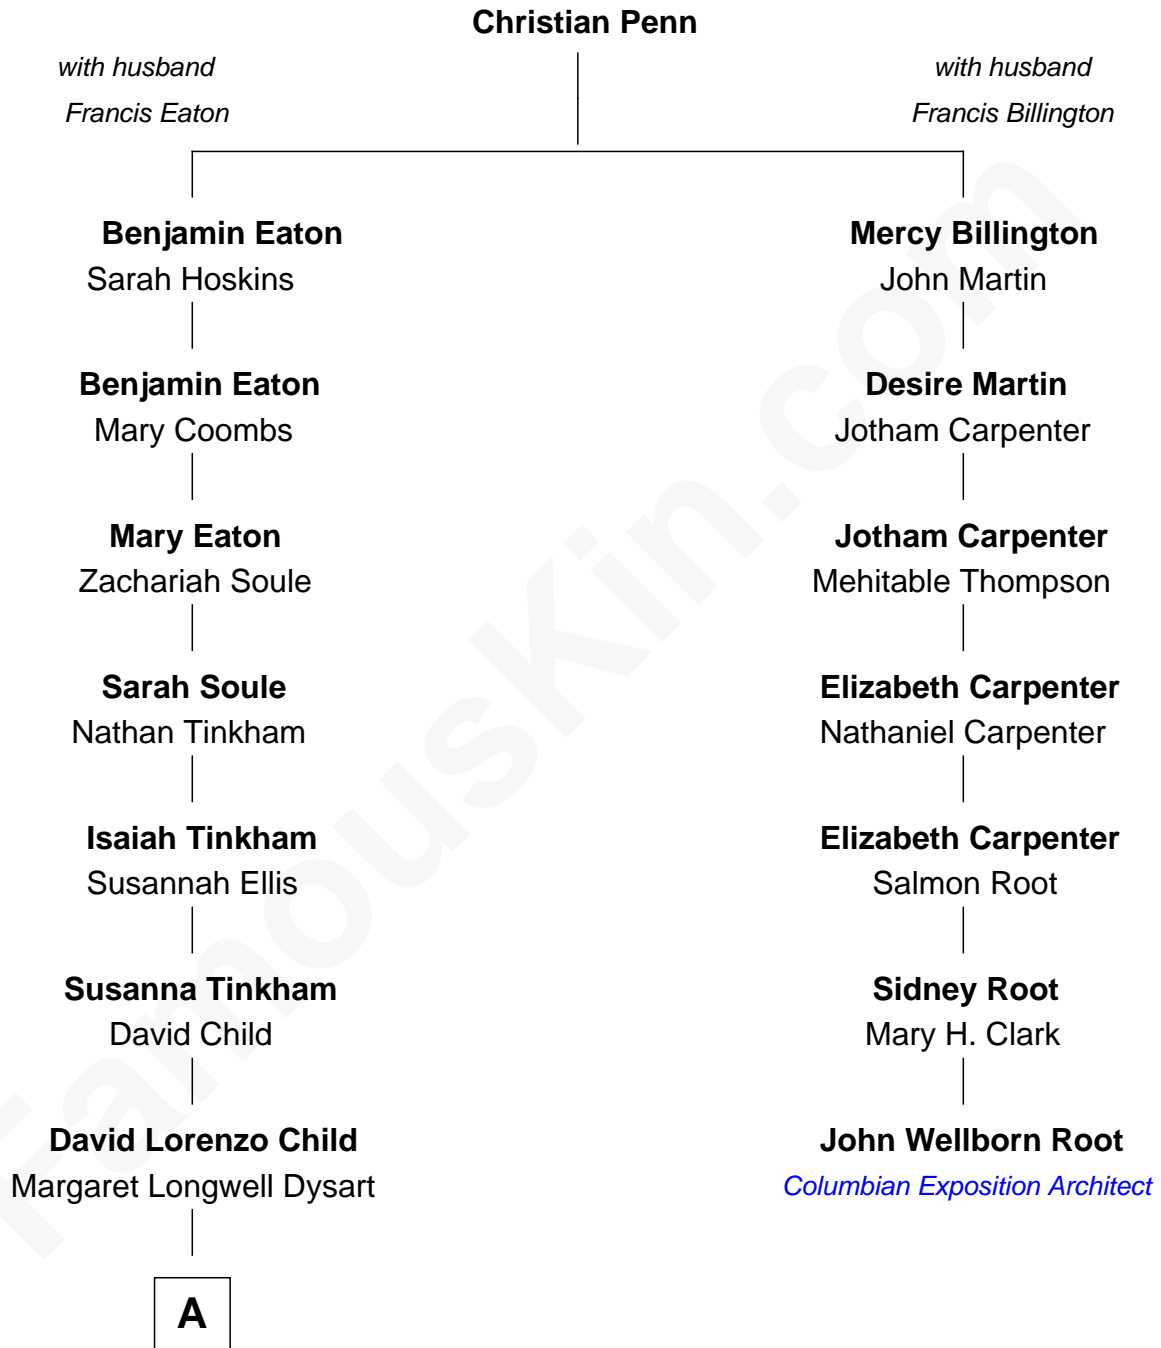

FamousKin.com

Relationship Chart of

Dick Van Dyke

TV Actor - "The Dick Van Dyke Show"

6th cousin 4 times removed of

John Wellborn Root

1893 Chicago Columbian Exposition Architect

A

—
Susan Elizabeth Child
Ninian Alphonse McCord

—
Charles Cornelius McCord
Adeline Verinda Neal

—
Hazel Victoria McCord
Loren Wayne Van Dyke

—
Dick Van Dyke
TV Actor - "The Dick Van Dyke Show"