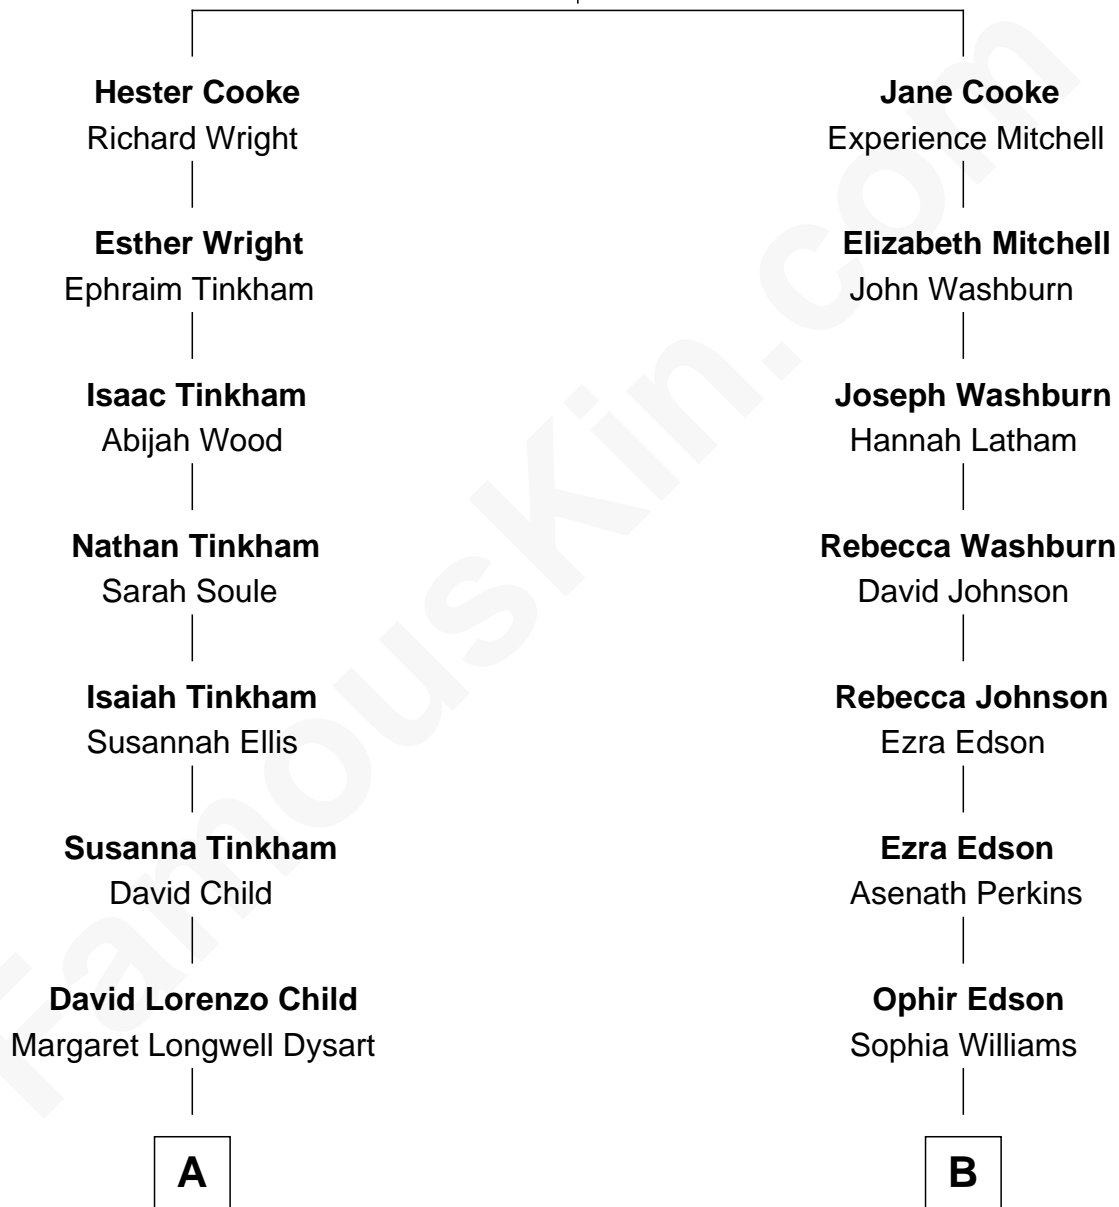

# FamousKin.com Relationship Chart of

**Dick Van Dyke**

TV Actor - "The Dick Van Dyke Show"

10th cousin of

**Pete Seeger**

American Folk Singer

**Francis Cooke**  
Hester le Mahieu

**A**

**Susan Elizabeth Child**  
Ninian Alphonse McCord

**Charles Cornelius McCord**  
Adeline Verinda Neal

**Hazel Victoria McCord**  
Loren Wayne Van Dyke

**Dick Van Dyke**  
*TV Actor - "The Dick Van Dyke Show"*

**B**

**Cyrus Edson**  
Martha Davidson Nelson

**John Tracey Edson**  
Winona de Clyver Charlier

**Constance de Clyver Edson**  
Charles Louis Seeger

**Pete Seeger**  
*American Folk Singer*