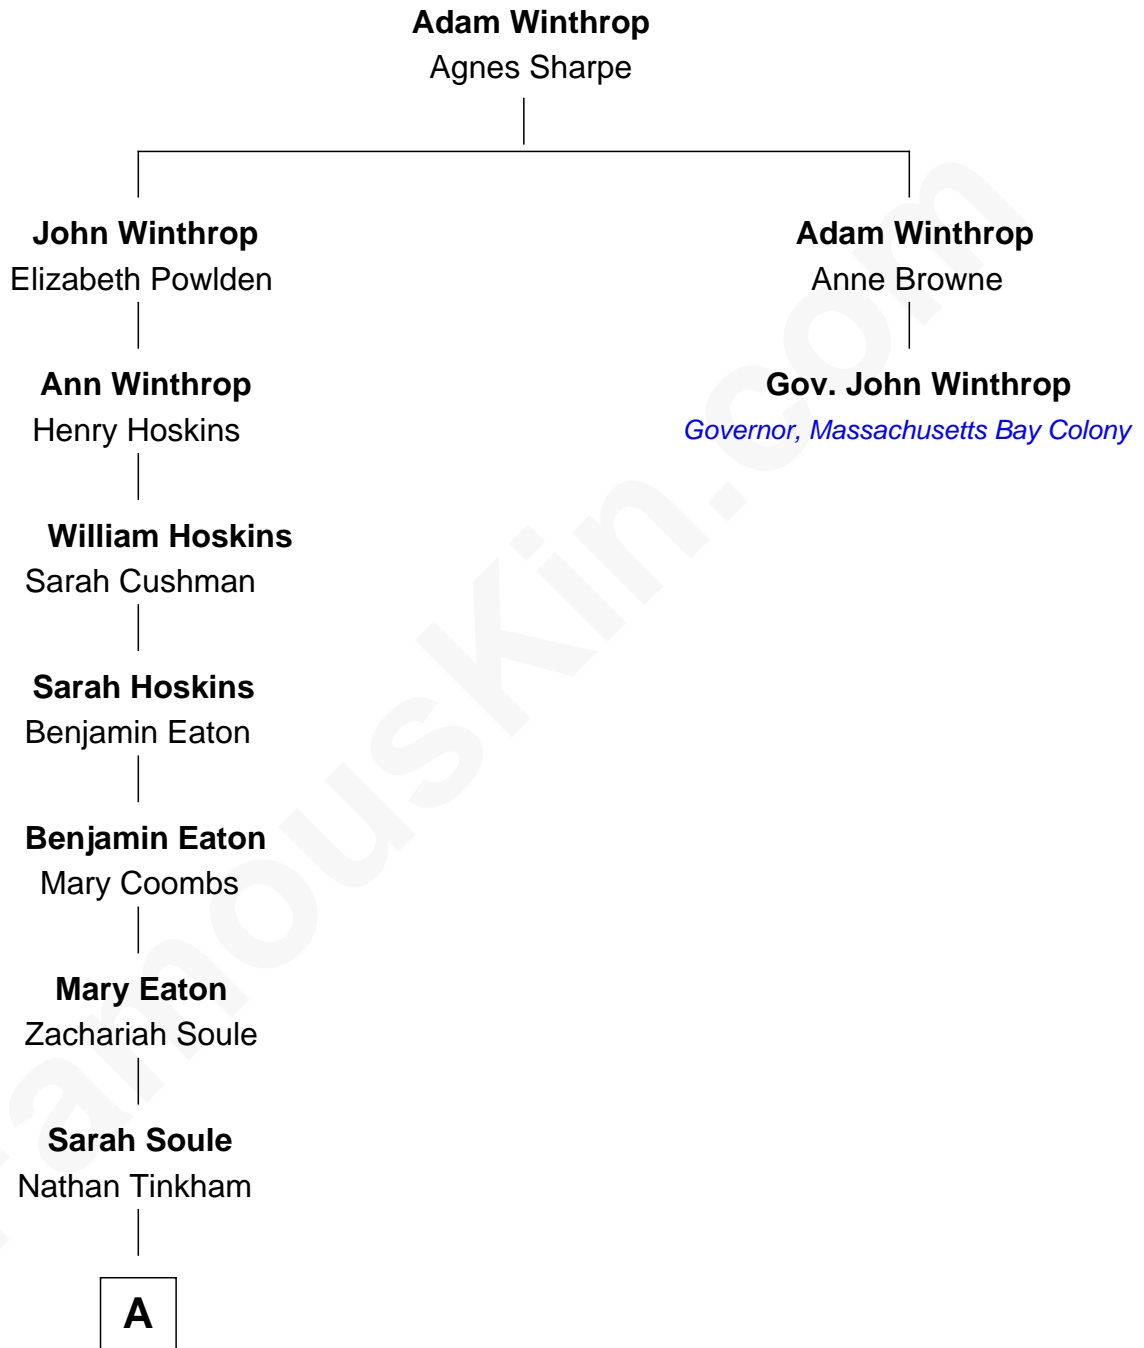

FamousKin.com Relationship Chart of

Dick Van Dyke

TV Actor - "The Dick Van Dyke Show"

1st cousin 12 times removed of

Gov. John Winthrop

Governor of the Massachusetts Bay Colony

A

Isaiah Tinkham

Susannah Ellis

Susanna Tinkham

David Child

David Lorenzo Child

Margaret Longwell Dysart

Susan Elizabeth Child

Ninian Alphonse McCord

Charles Cornelius McCord

Adeline Verinda Neal

Hazel Victoria McCord

Loren Wayne Van Dyke

Dick Van Dyke

TV Actor - "The Dick Van Dyke Show"