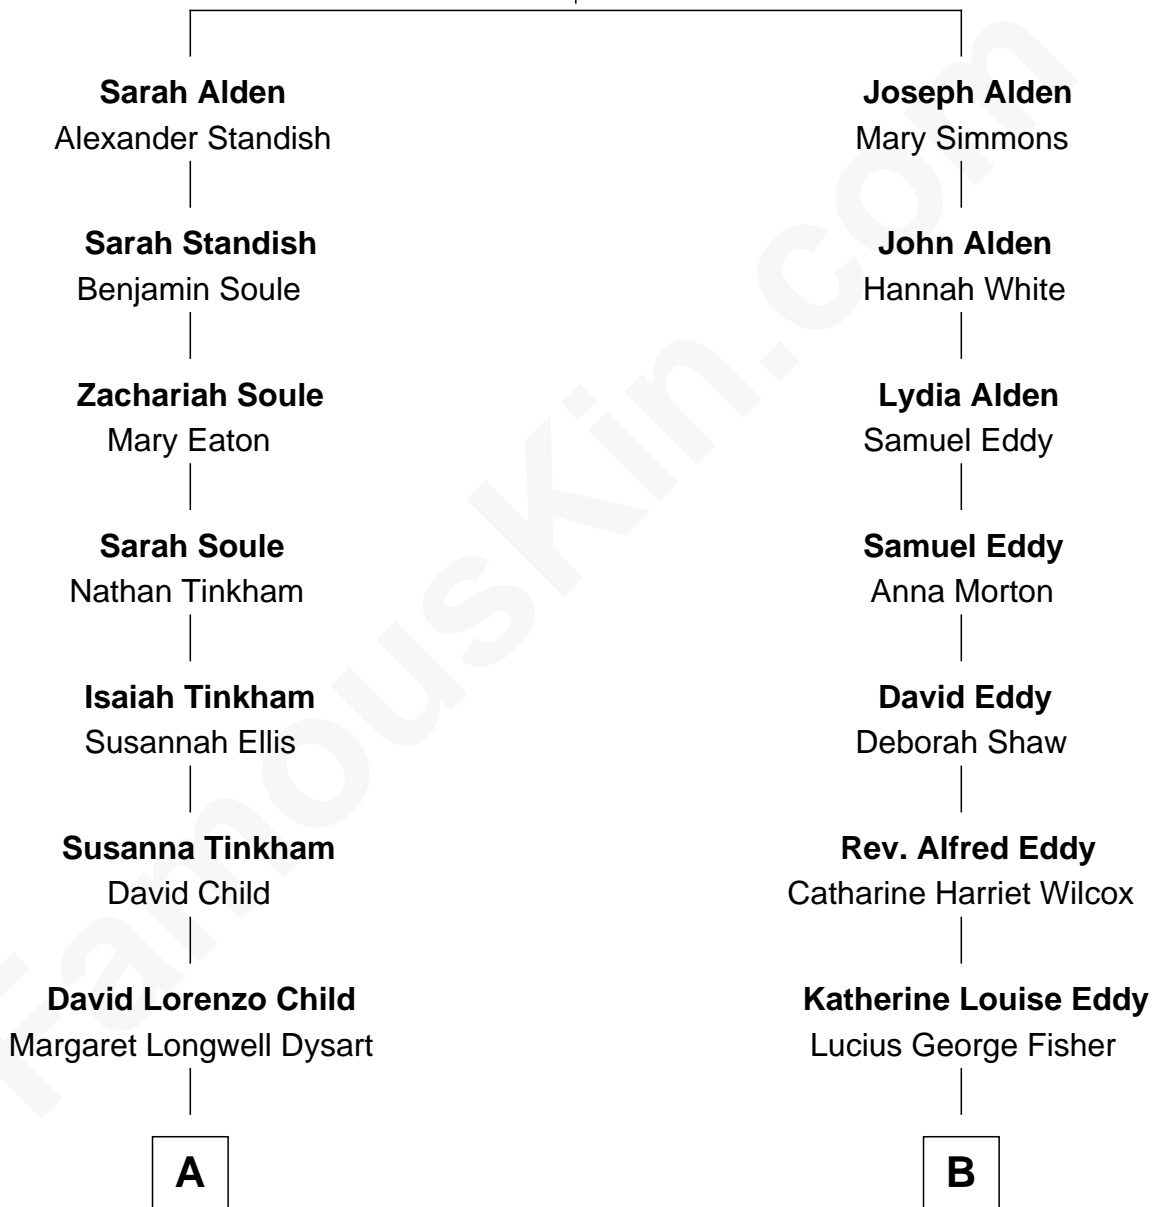

# FamousKin.com Relationship Chart of

**Dick Van Dyke**

TV Actor - "The Dick Van Dyke Show"

10th cousin of

**Jodie Foster**

Movie Actress

**John Alden**  
Priscilla Mullins

**A**

**Susan Elizabeth Child**  
Ninian Alphonse McCord

**Charles Cornelius McCord**  
Adeline Verinda Neal

**Hazel Victoria McCord**  
Loren Wayne Van Dyke

**Dick Van Dyke**  
*TV Actor - "The Dick Van Dyke Show"*