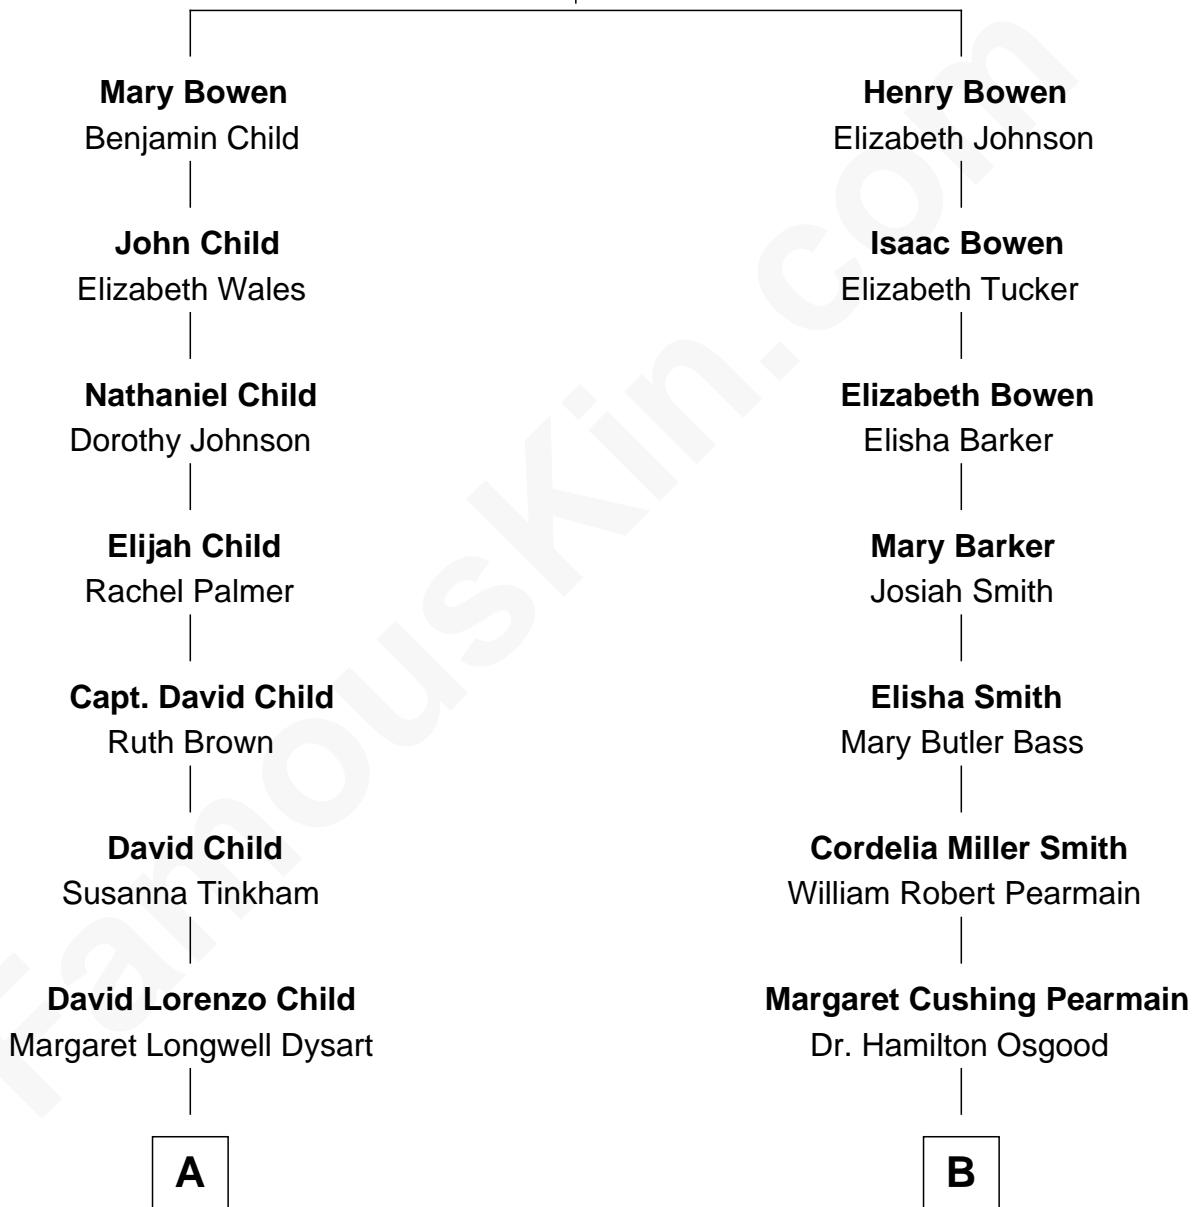

FamousKin.com Relationship Chart of

Dick Van Dyke

TV Actor - "The Dick Van Dyke Show"

8th cousin 2 times removed of

Erskine Childers

4th President of Ireland

Griffith Bowen
Margaret Fleming

A

Susan Elizabeth Child
Ninian Alphonse McCord

Charles Cornelius McCord
Adeline Verinda Neal

Hazel Victoria McCord
Loren Wayne Van Dyke

Dick Van Dyke
TV Actor - "The Dick Van Dyke Show"

B

Mary Alden Osgood
Erskine Childers