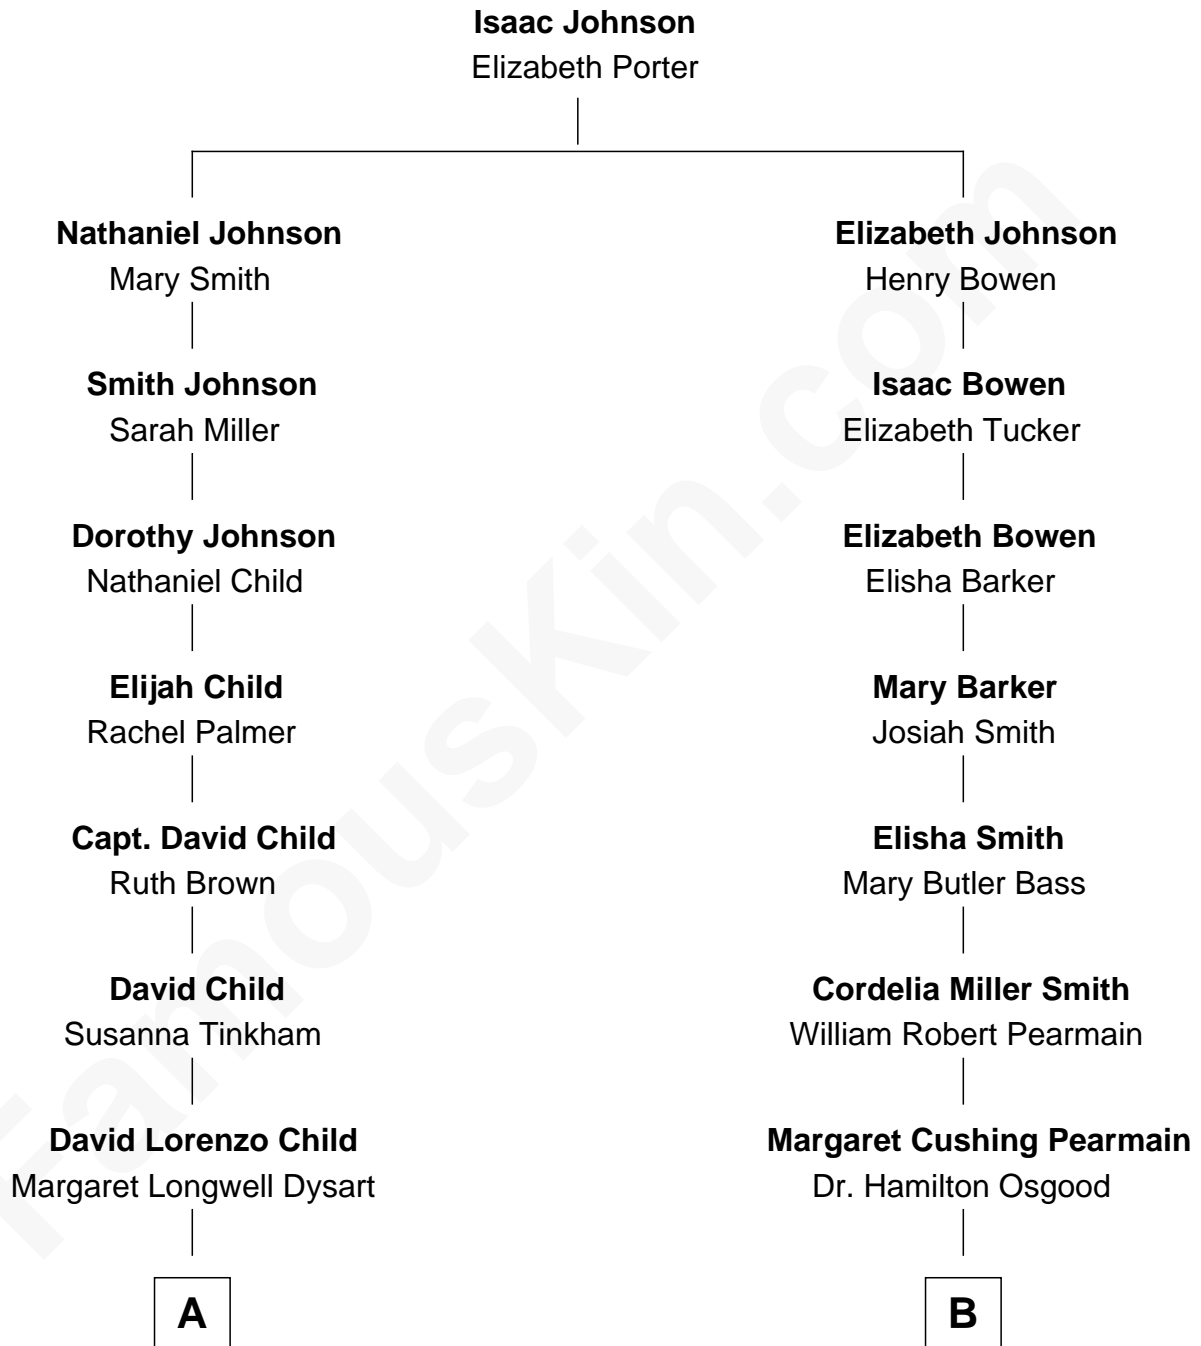

FamousKin.com Relationship Chart of

Dick Van Dyke

TV Actor - "The Dick Van Dyke Show"

8th cousin 2 times removed of

Erskine Childers

4th President of Ireland

A

Susan Elizabeth Child
Ninian Alphonse McCord

Charles Cornelius McCord
Adeline Verinda Neal

Hazel Victoria McCord
Loren Wayne Van Dyke

Dick Van Dyke
TV Actor - "The Dick Van Dyke Show"

B

Mary Alden Osgood
Erskine Childers

Erskine Childers
4th President of Ireland