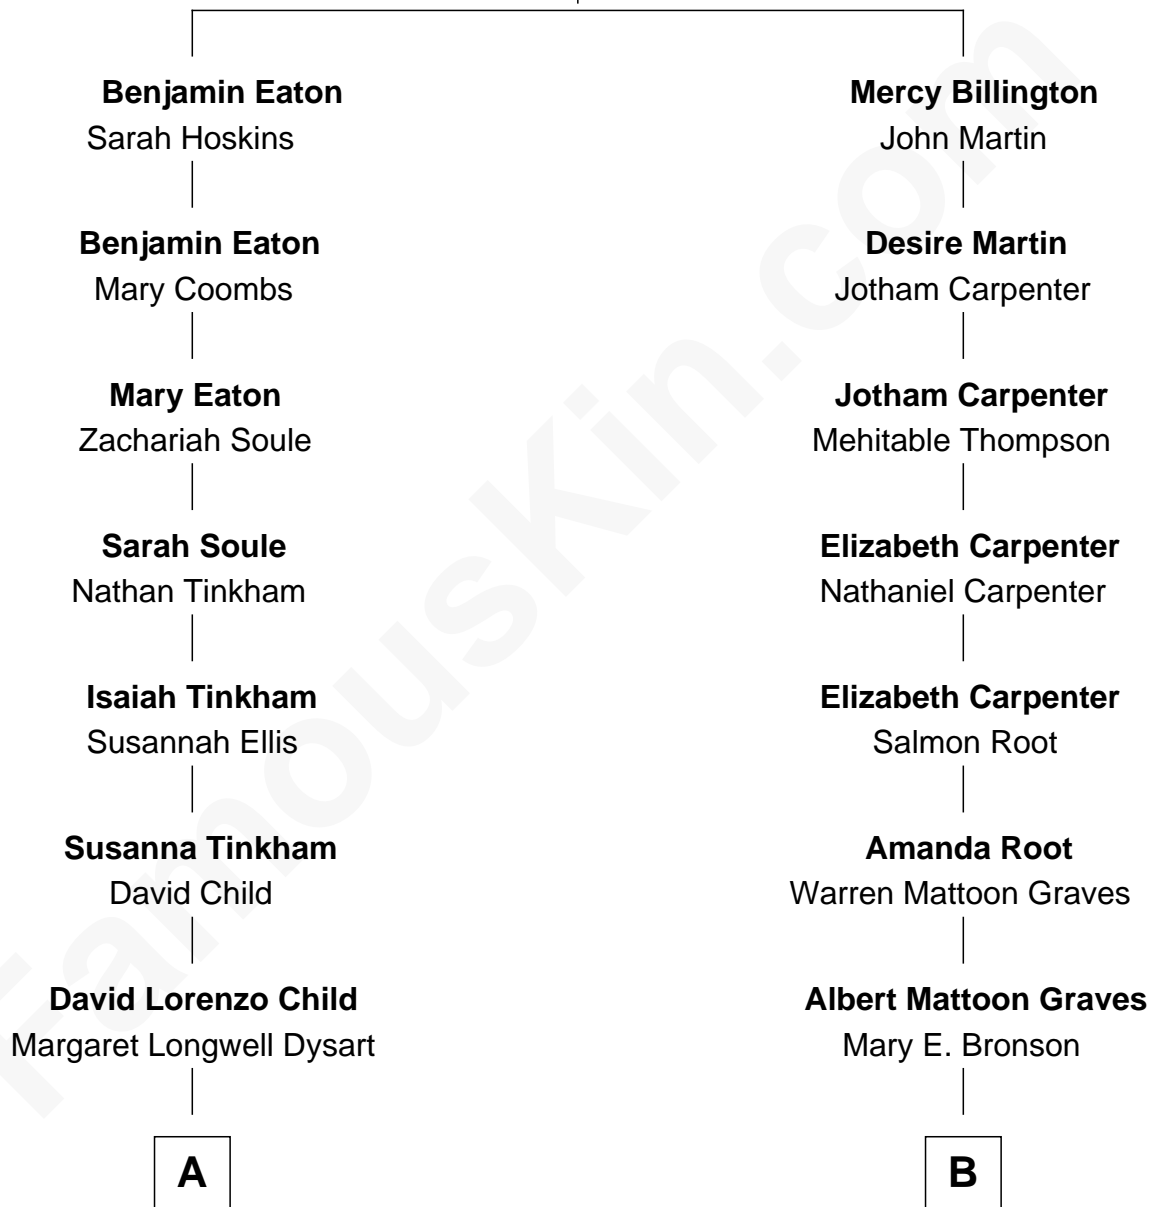

FamousKin.com Relationship Chart of

Dick Van Dyke

TV Actor - "The Dick Van Dyke Show"

9th cousin 1 time removed of

John Lithgow

Stage, TV, and Movie Actor

Christian Penn

*with husband
Francis Eaton*

*with husband
Francis Billington*

A

Susan Elizabeth Child
Ninian Alphonse McCord

Charles Cornelius McCord
Adeline Verinda Neal

Hazel Victoria McCord
Loren Wayne Van Dyke

Dick Van Dyke
TV Actor - "The Dick Van Dyke Show"