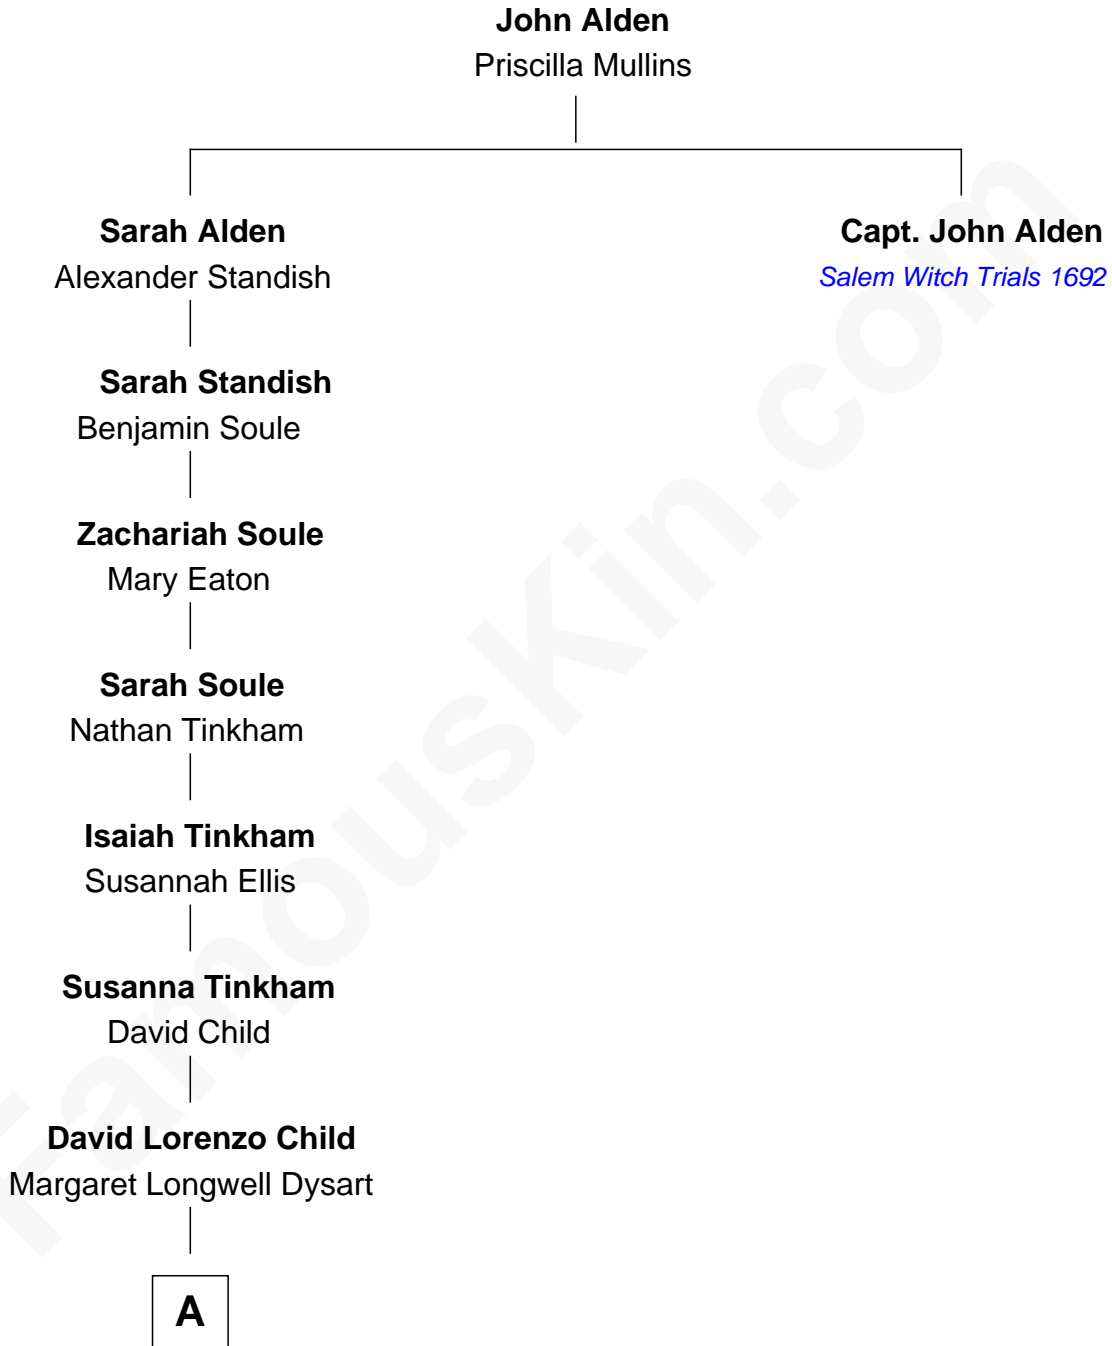

FamousKin.com Relationship Chart of

Dick Van Dyke

TV Actor - "The Dick Van Dyke Show"

8th great-grandnephew of

Capt. John Alden

Accused of Witchcraft, Salem 1692

A

—
Susan Elizabeth Child
Ninian Alphonse McCord

—
Charles Cornelius McCord
Adeline Verinda Neal

—
Hazel Victoria McCord
Loren Wayne Van Dyke

—
Dick Van Dyke
TV Actor - "The Dick Van Dyke Show"

FamousKin.com