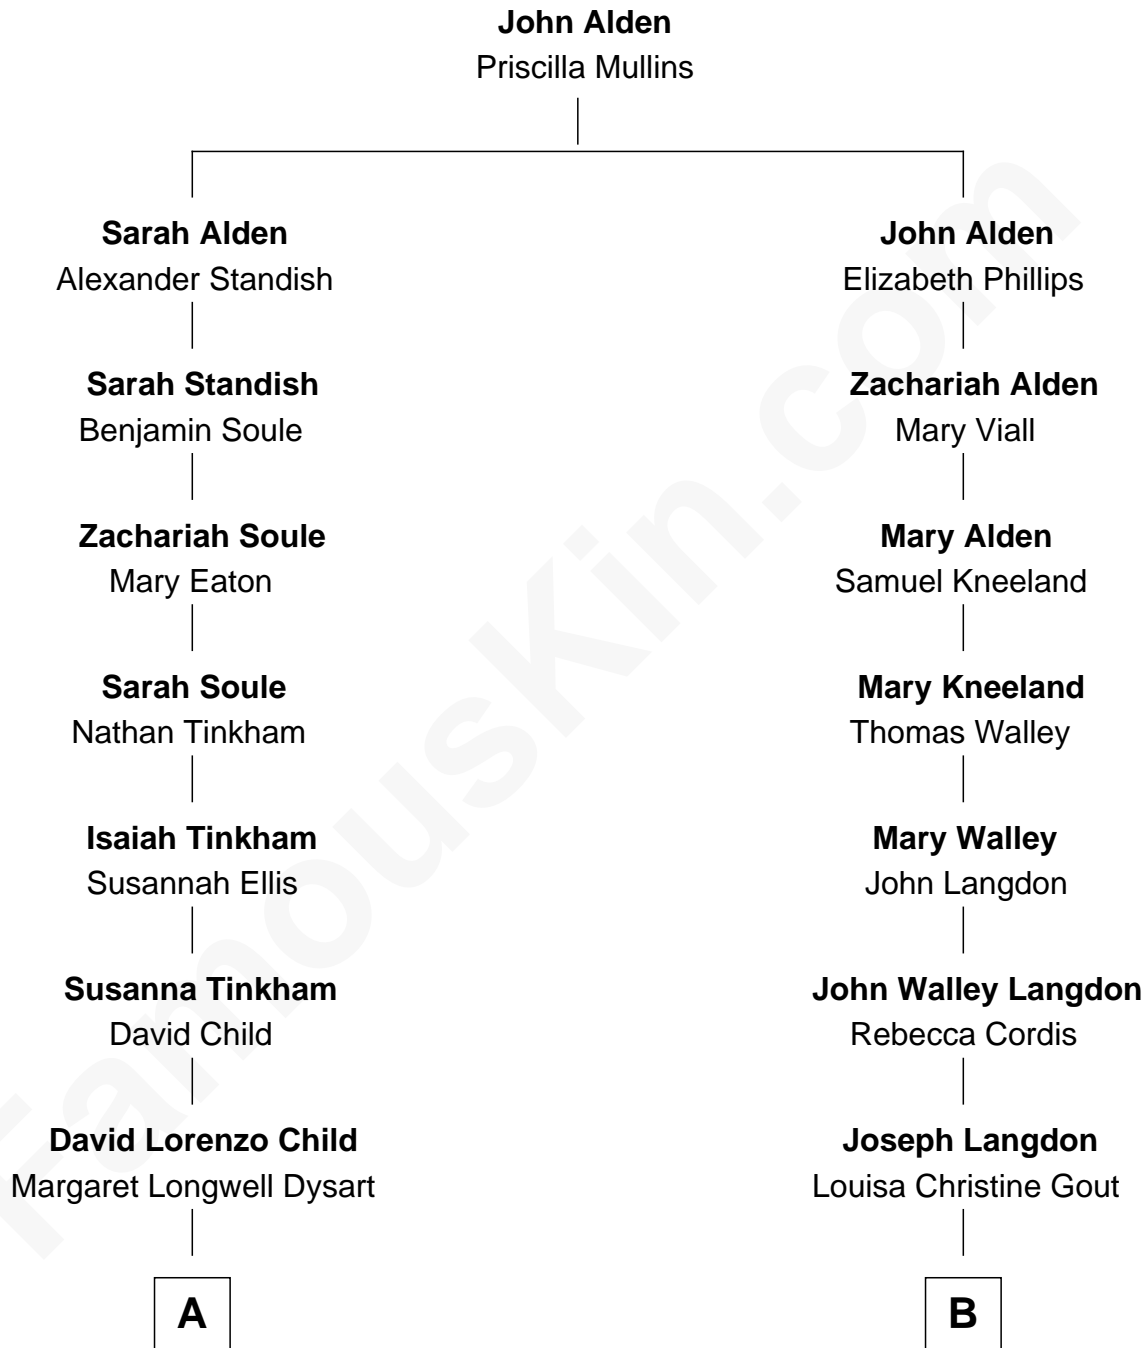

FamousKin.com

Relationship Chart of

Dick Van Dyke

TV Actor - "The Dick Van Dyke Show"

10th cousin 1 time removed of

Benedict Cumberbatch

Movie, Television and Stage Actor

A

Susan Elizabeth Child
Ninian Alphonse McCord

Charles Cornelius McCord
Adeline Verinda Neal

Hazel Victoria McCord
Loren Wayne Van Dyke

Dick Van Dyke
TV Actor - "The Dick Van Dyke Show"

B

Ida Josephine Langdon
Thomas Bowen Rees