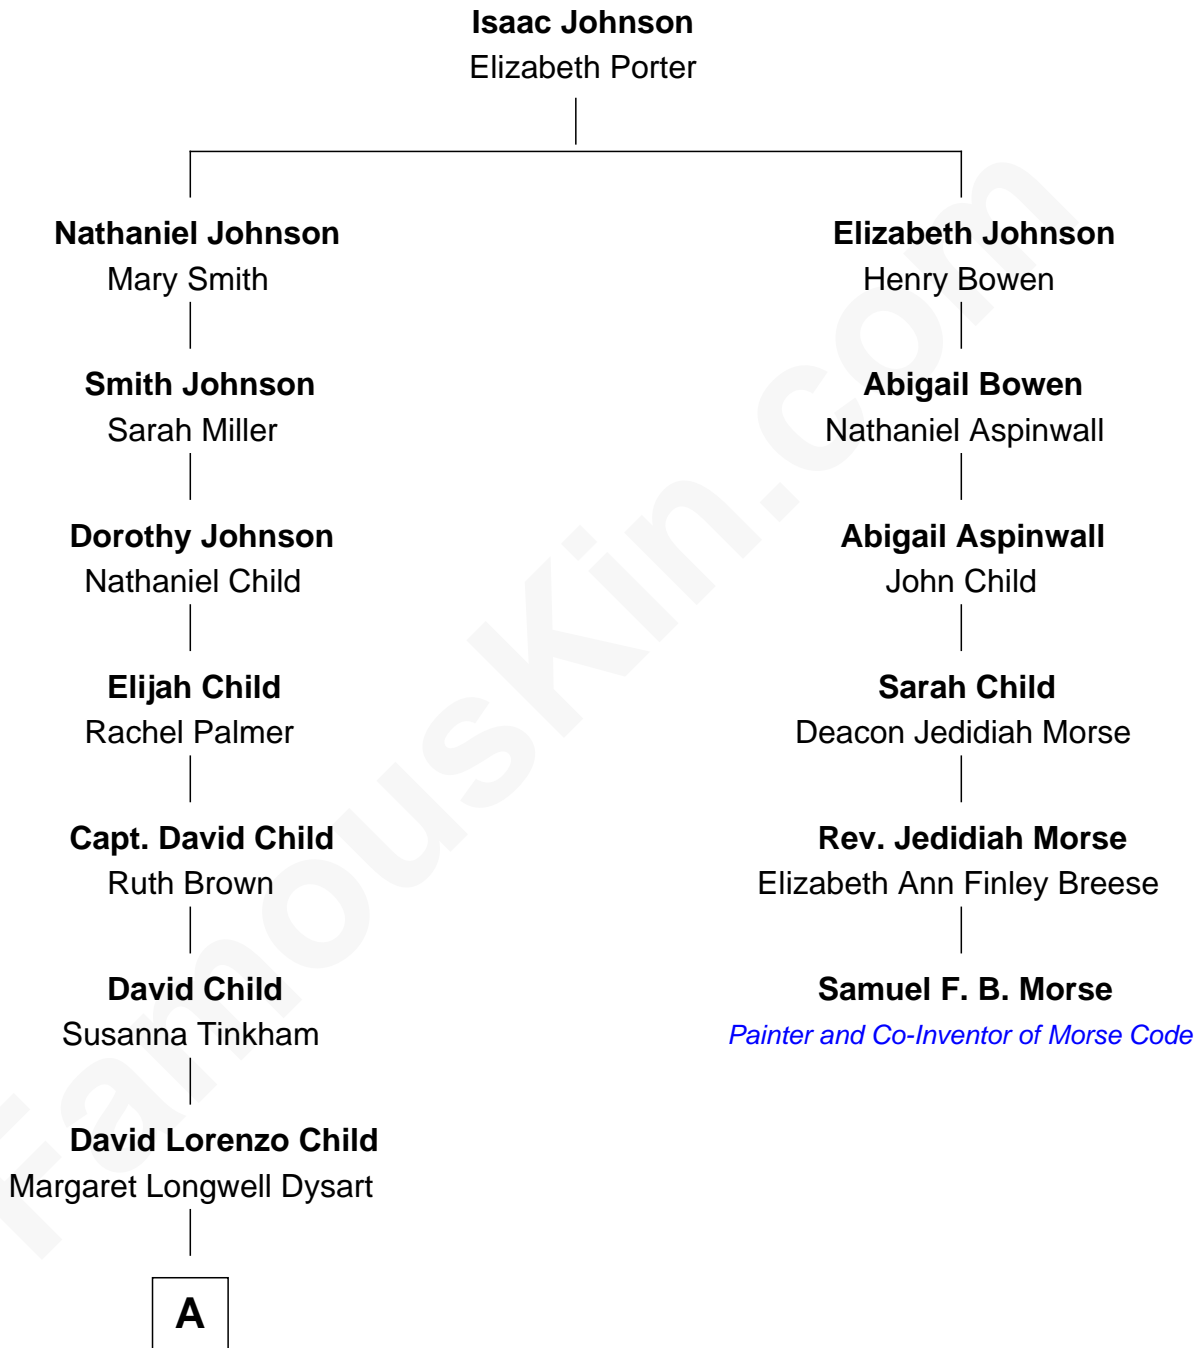

FamousKin.com

Relationship Chart of

Dick Van Dyke

TV Actor - "The Dick Van Dyke Show"

5th cousin 5 times removed of

Samuel F. B. Morse

Painter and Co-Inventor of Morse Code

A

—
Susan Elizabeth Child
Ninian Alphonse McCord

—
Charles Cornelius McCord
Adeline Verinda Neal

—
Hazel Victoria McCord
Loren Wayne Van Dyke

—
Dick Van Dyke
TV Actor - "The Dick Van Dyke Show"