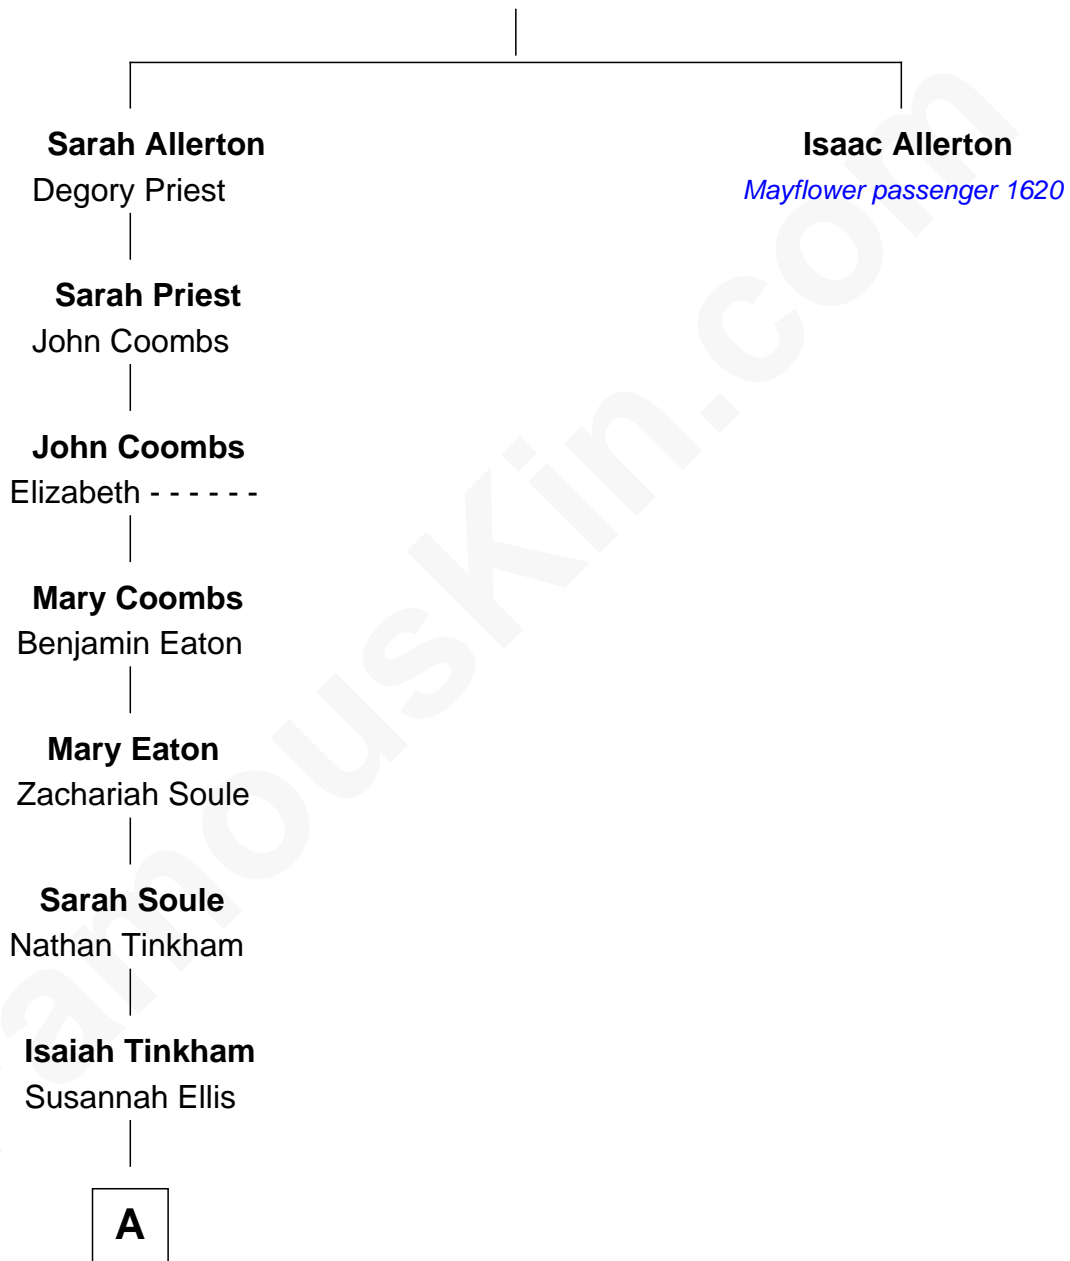

FamousKin.com Relationship Chart of

Dick Van Dyke

TV Actor - "The Dick Van Dyke Show"

10th great-grandnephew of

Isaac Allerton

(c1586 - 1658/9) Mayflower passenger 1620

MAYFLOWER

----- Allerton

A

—
Susanna Tinkham

David Child

—
David Lorenzo Child

Margaret Longwell Dysart

—
Susan Elizabeth Child

Ninian Alphonse McCord

—
Charles Cornelius McCord

Adeline Verinda Neal

—
Hazel Victoria McCord

Loren Wayne Van Dyke

—
Dick Van Dyke

TV Actor - "The Dick Van Dyke Show"