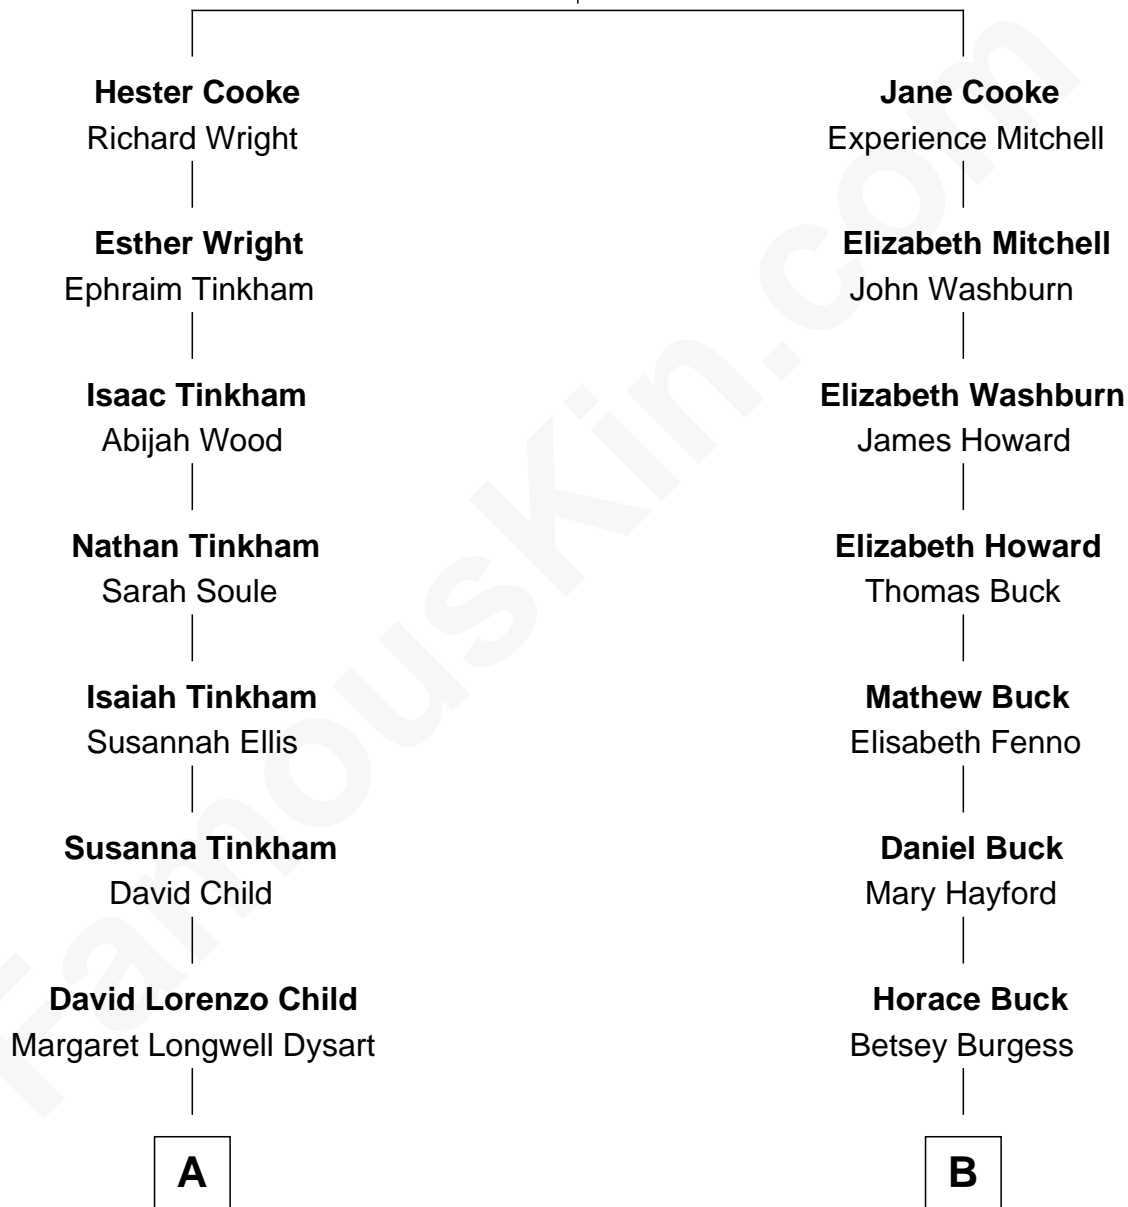

FamousKin.com Relationship Chart of

Dick Van Dyke

TV Actor - "The Dick Van Dyke Show"

10th cousin 1 time removed of

Joe Buck

Sportscaster

Francis Cooke
Hester le Mahieu

A

Susan Elizabeth Child
Ninian Alphonse McCord

Charles Cornelius McCord
Adeline Verinda Neal

Hazel Victoria McCord
Loren Wayne Van Dyke

Dick Van Dyke
TV Actor - "The Dick Van Dyke Show"

B

Whitmer Hall Buck
Mary Malvina Joslin