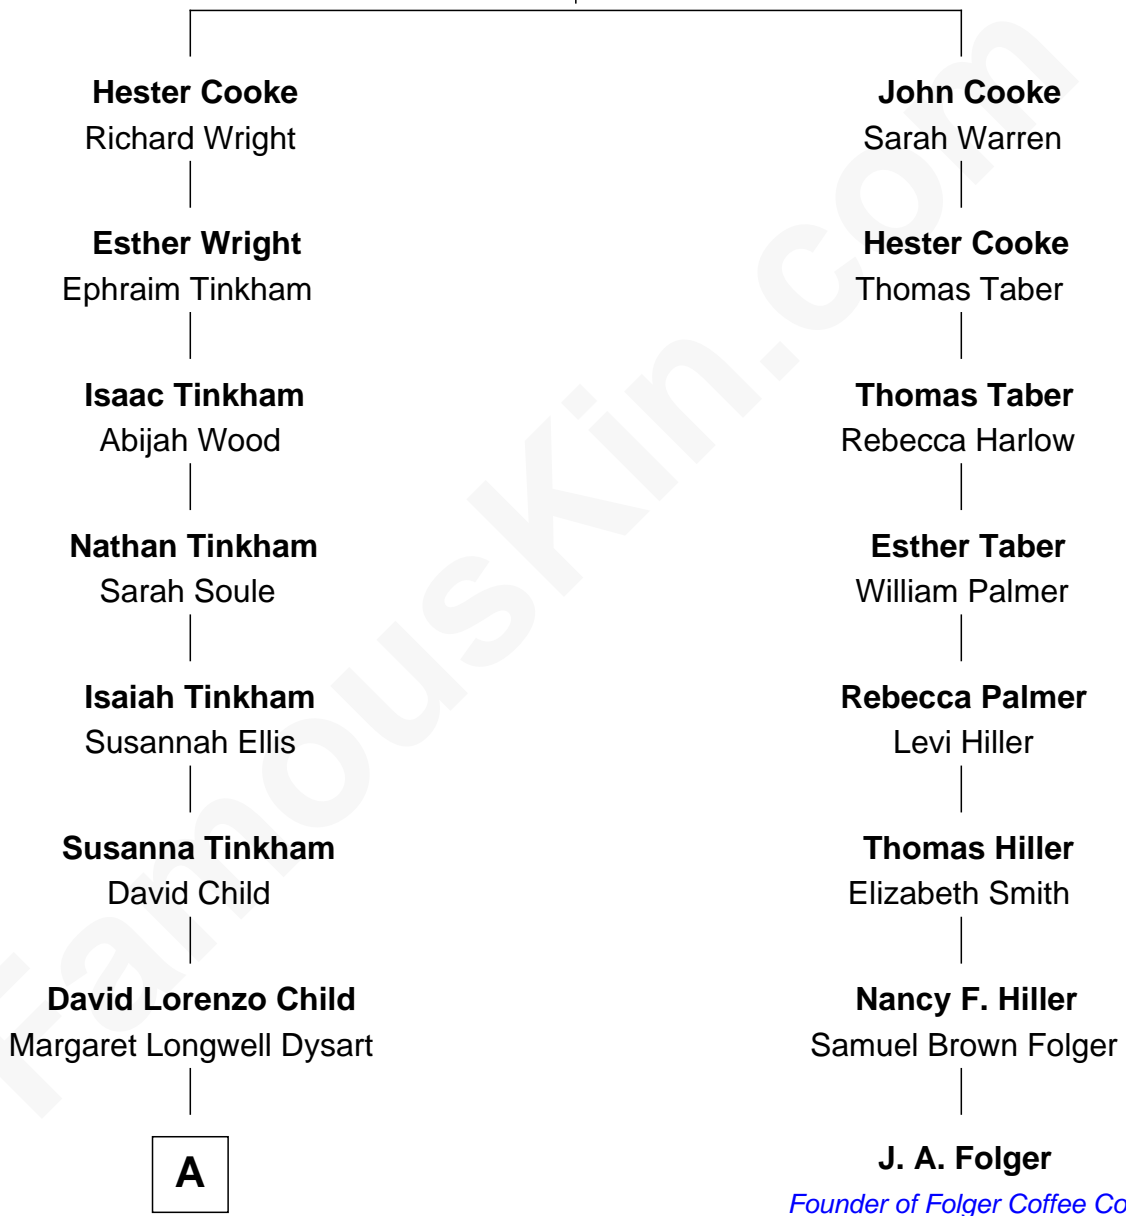

# FamousKin.com Relationship Chart of

**Dick Van Dyke**

TV Actor - "The Dick Van Dyke Show"

7th cousin 3 times removed of

**J. A. Folger**

Founder of Folger Coffee Company

**Francis Cooke**  
Hester le Mahieu

**A**

—  
**Susan Elizabeth Child**  
Ninian Alphonse McCord

—  
**Charles Cornelius McCord**  
Adeline Verinda Neal

—  
**Hazel Victoria McCord**  
Loren Wayne Van Dyke

—  
**Dick Van Dyke**  
*TV Actor - "The Dick Van Dyke Show"*