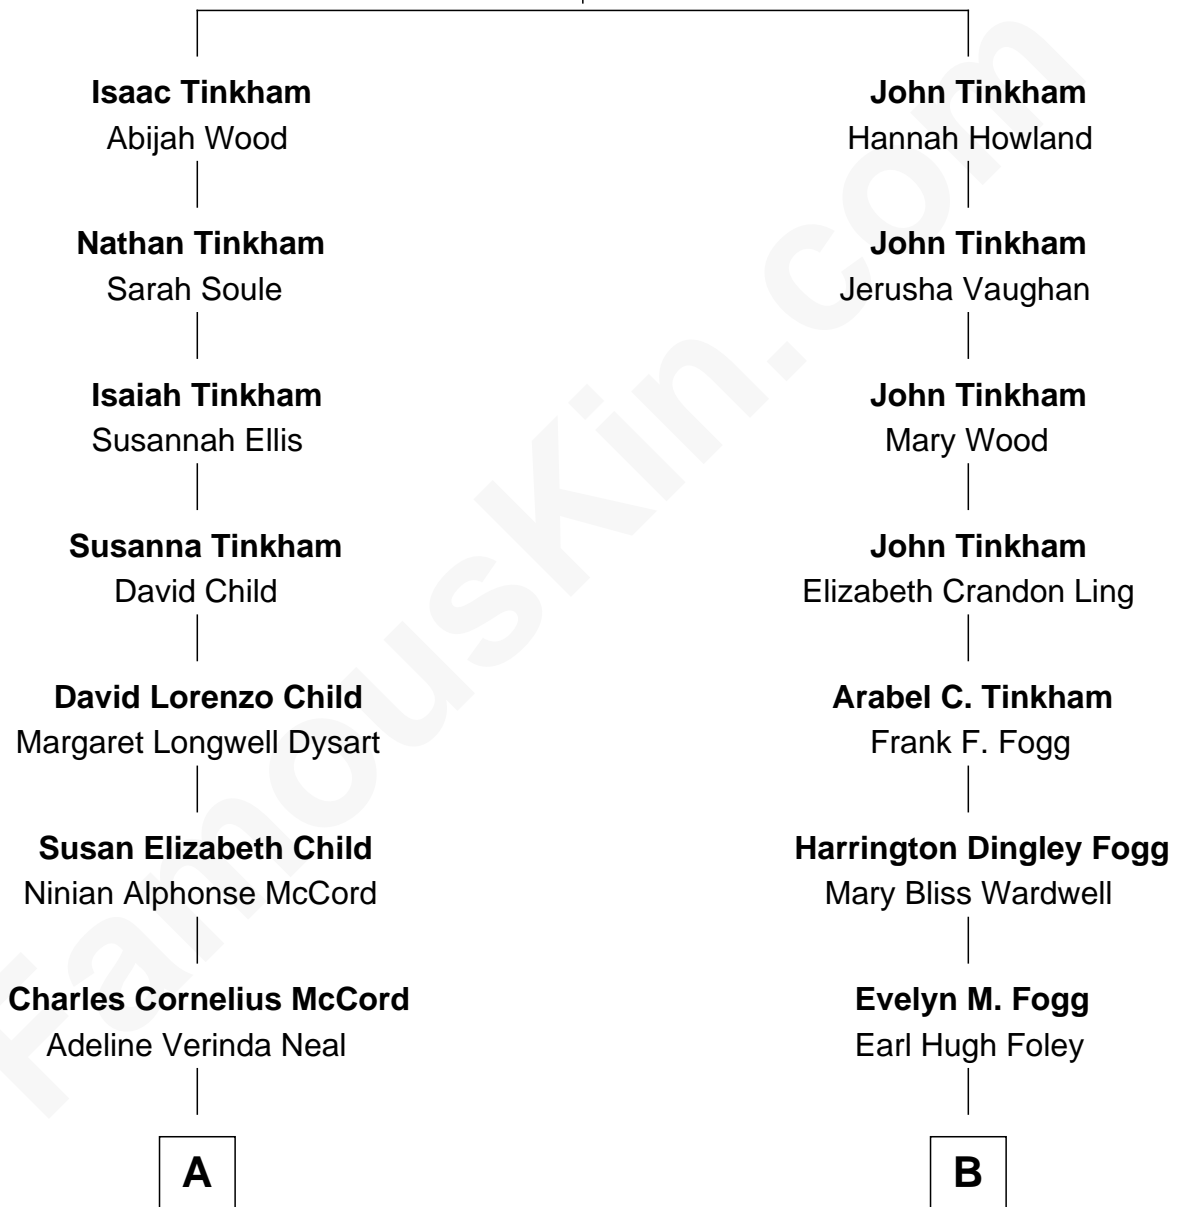

FamousKin.com

Relationship Chart of

Dick Van Dyke

TV Actor - "The Dick Van Dyke Show"

8th cousin of

Scott Foley

TV, Stage and Movie Actor

Ephraim Tinkham

Esther Wright

A

Hazel Victoria McCord
Loren Wayne Van Dyke

Dick Van Dyke

TV Actor - "The Dick Van Dyke Show"

B

Hugh Henry Foley
Constance Jean Kellerman

Scott Foley