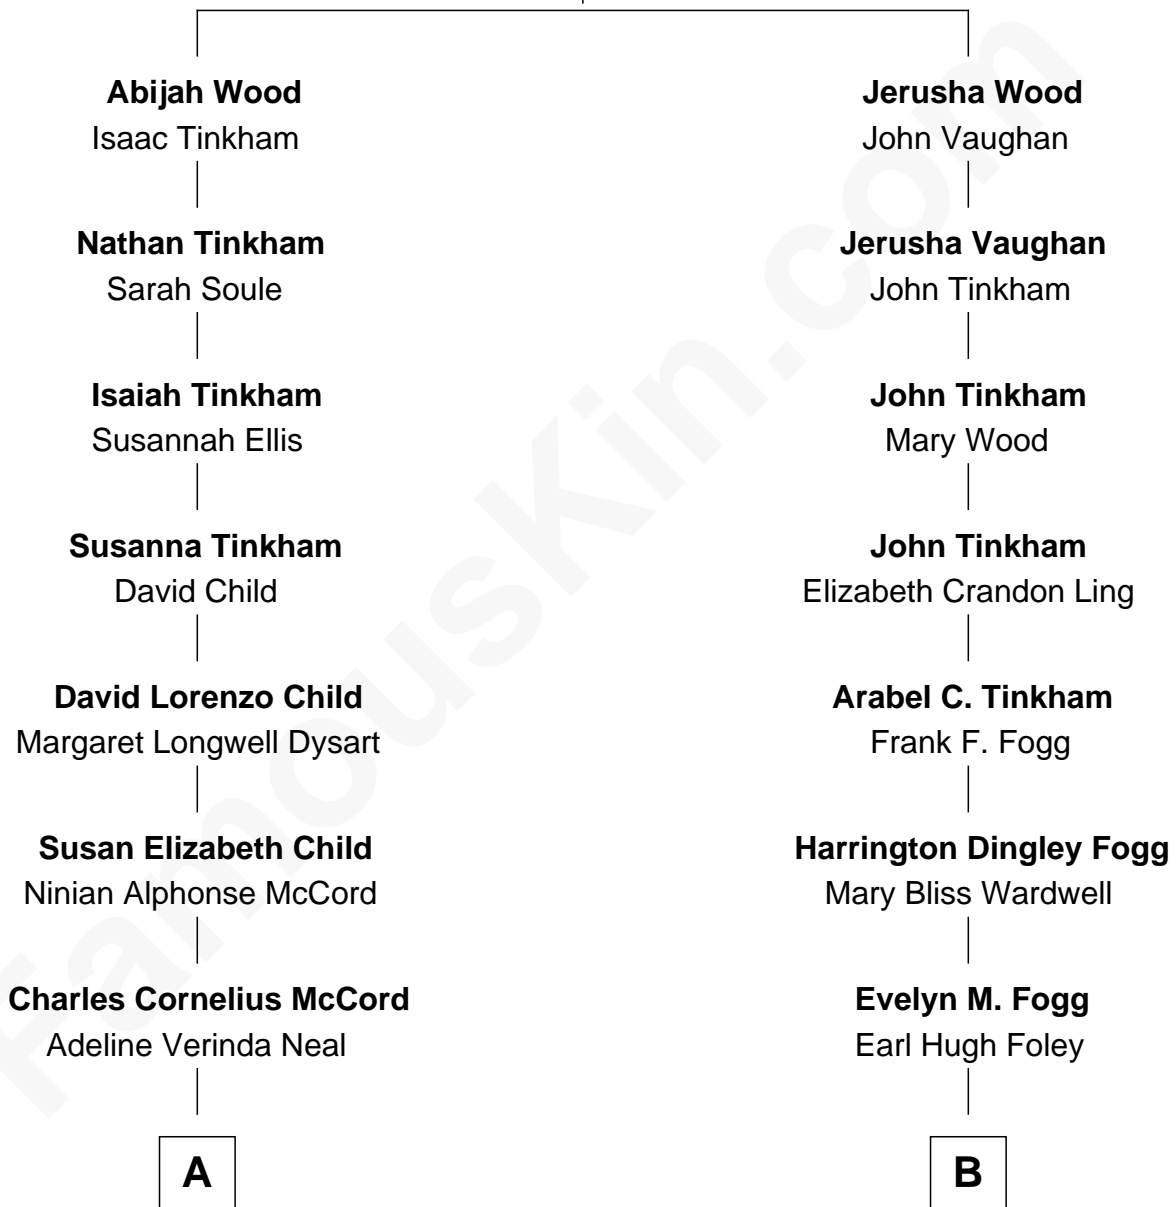

FamousKin.com Relationship Chart of

Dick Van Dyke

TV Actor - "The Dick Van Dyke Show"

8th cousin of

Scott Foley

TV, Stage and Movie Actor

Abial Wood
Abijah Bowen

A

Hazel Victoria McCord
Loren Wayne Van Dyke

Dick Van Dyke

TV Actor - "The Dick Van Dyke Show"

B

Hugh Henry Foley
Constance Jean Kellerman

Scott Foley

TV, Stage and Movie Actor

FamousKin.com