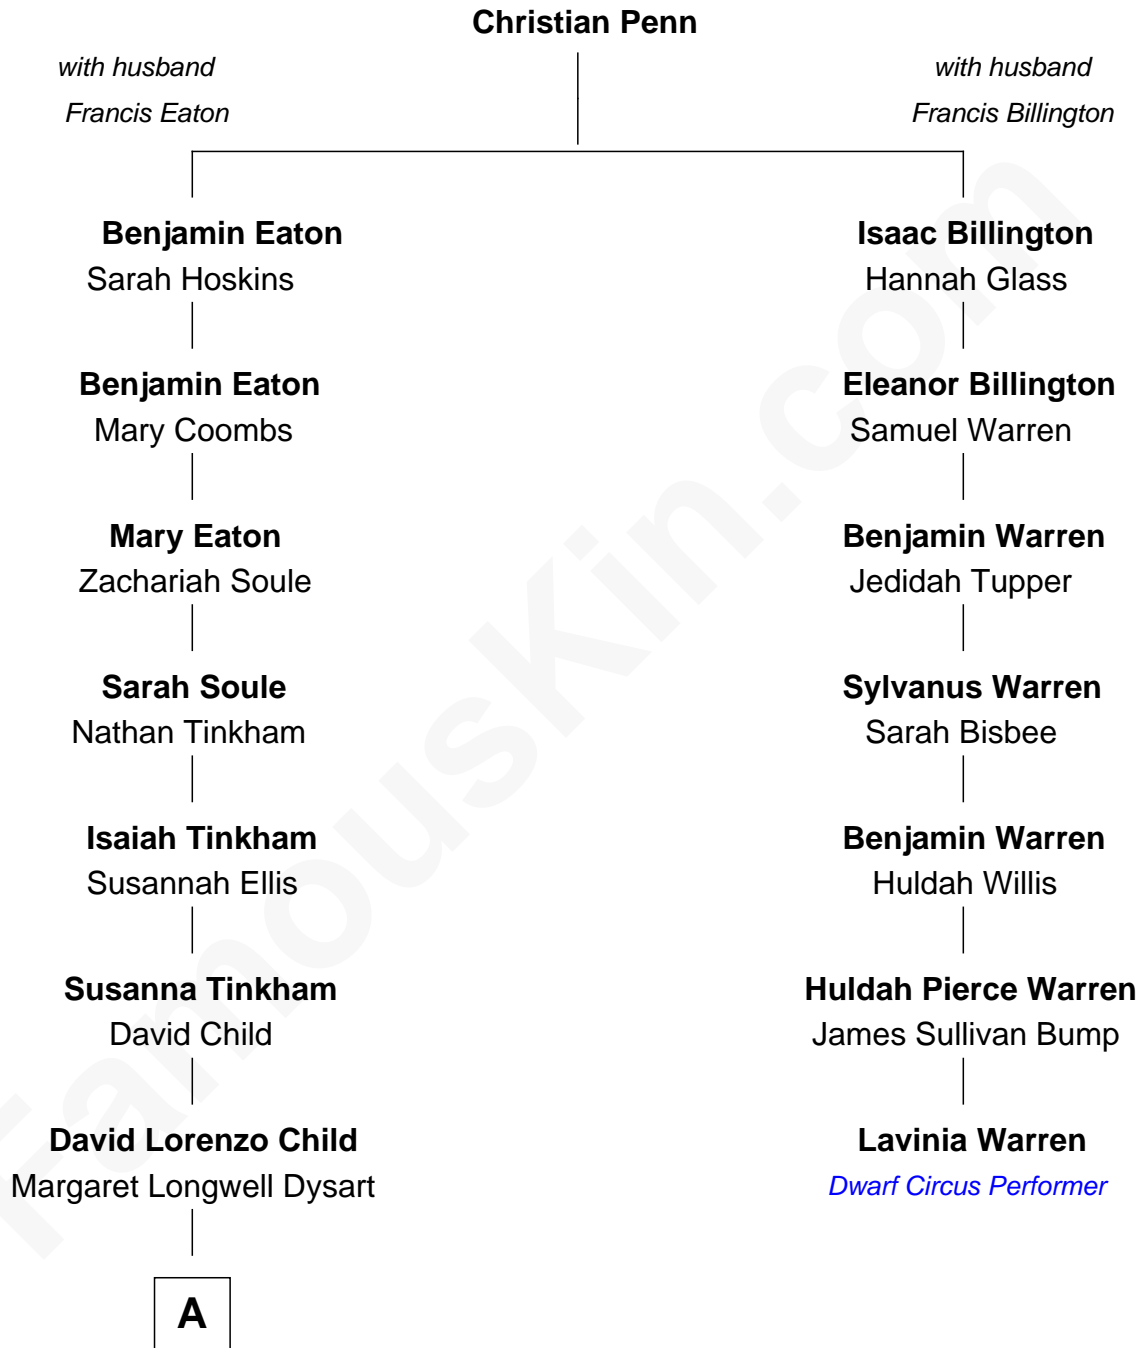

FamousKin.com Relationship Chart of

Dick Van Dyke

TV Actor - "The Dick Van Dyke Show"

6th cousin 4 times removed of

Lavinia Warren

Dwarf Circus Performer

A

—
Susan Elizabeth Child
Ninian Alphonse McCord

—
Charles Cornelius McCord
Adeline Verinda Neal

—
Hazel Victoria McCord
Loren Wayne Van Dyke

—
Dick Van Dyke
TV Actor - "The Dick Van Dyke Show"