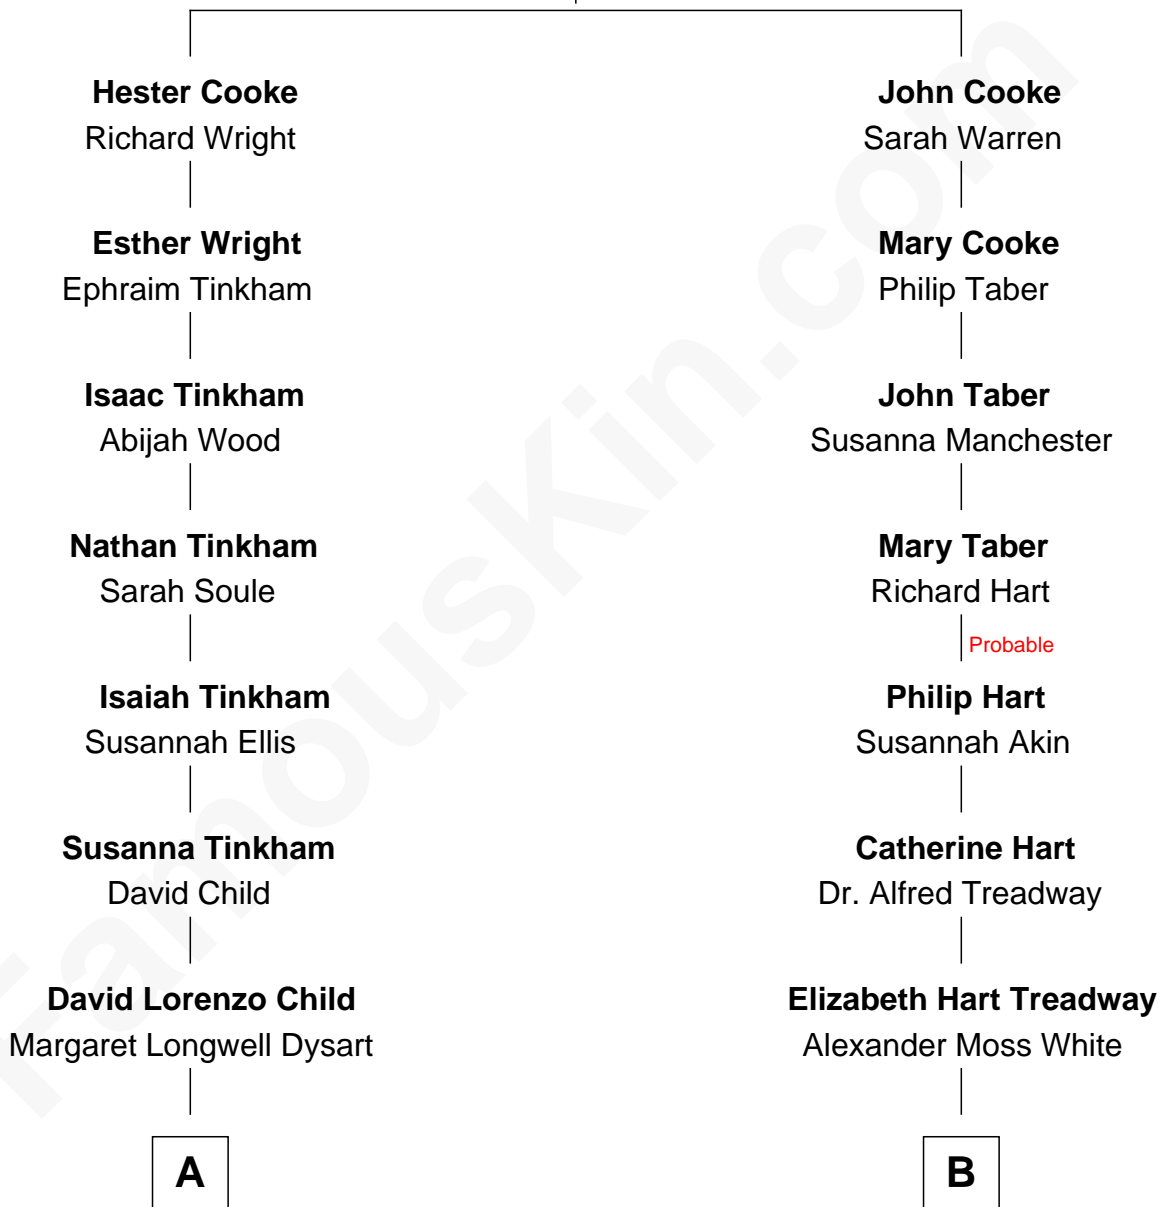

# FamousKin.com Relationship Chart of

**Dick Van Dyke**

TV Actor - "The Dick Van Dyke Show"

10th cousin of

**Bill Weld**

68th Governor of Massachusetts

**Francis Cooke**  
Hester le Mahieu

**A**

**Susan Elizabeth Child**  
Ninian Alphonse McCord

**Charles Cornelius McCord**  
Adeline Verinda Neal

**Hazel Victoria McCord**  
Loren Wayne Van Dyke

**Dick Van Dyke**  
*TV Actor - "The Dick Van Dyke Show"*

**B**

**William Augustus White**  
Harriet Hillard

**Margaret Low White**  
Francis Minot Weld

**David Weld**  
Mary Blake Nichols

**Bill Weld**  
*68th Governor of Massachusetts*