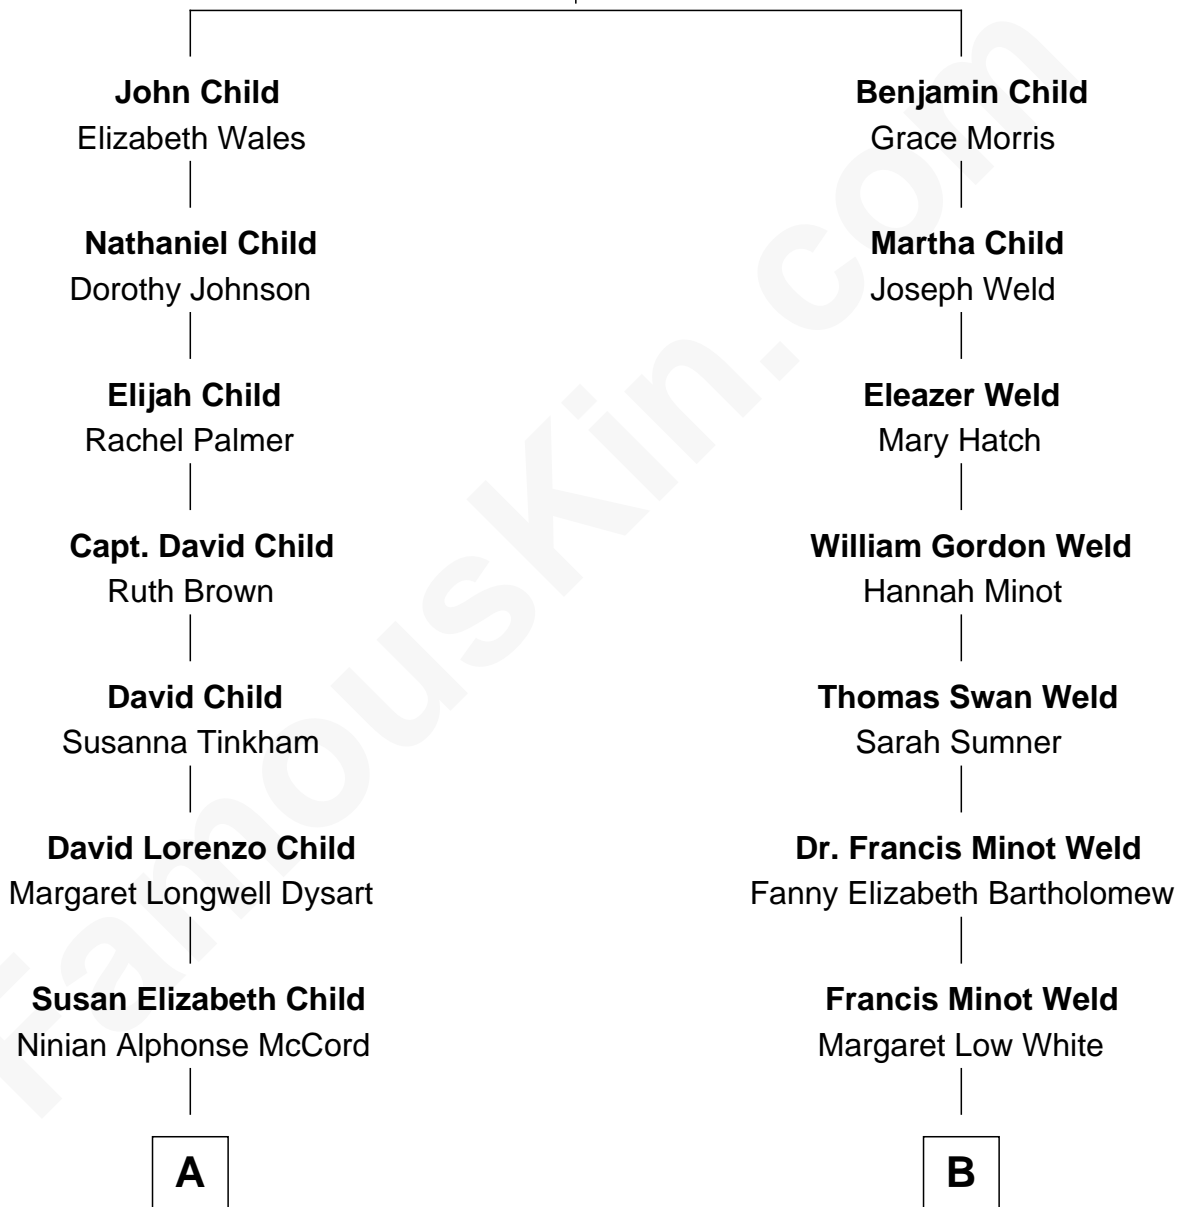

# FamousKin.com Relationship Chart of

**Dick Van Dyke**

TV Actor - "The Dick Van Dyke Show"

8th cousin 1 time removed of

**Bill Weld**

68th Governor of Massachusetts

**Benjamin Child**

Mary Bowen

**A**

**Charles Cornelius McCord**

Adeline Verinda Neal

**Hazel Victoria McCord**

Loren Wayne Van Dyke

**Dick Van Dyke**

*TV Actor - "The Dick Van Dyke Show"*

**B**

**David Weld**

Mary Blake Nichols

**Bill Weld**

*68th Governor of Massachusetts*

FamousKin.com