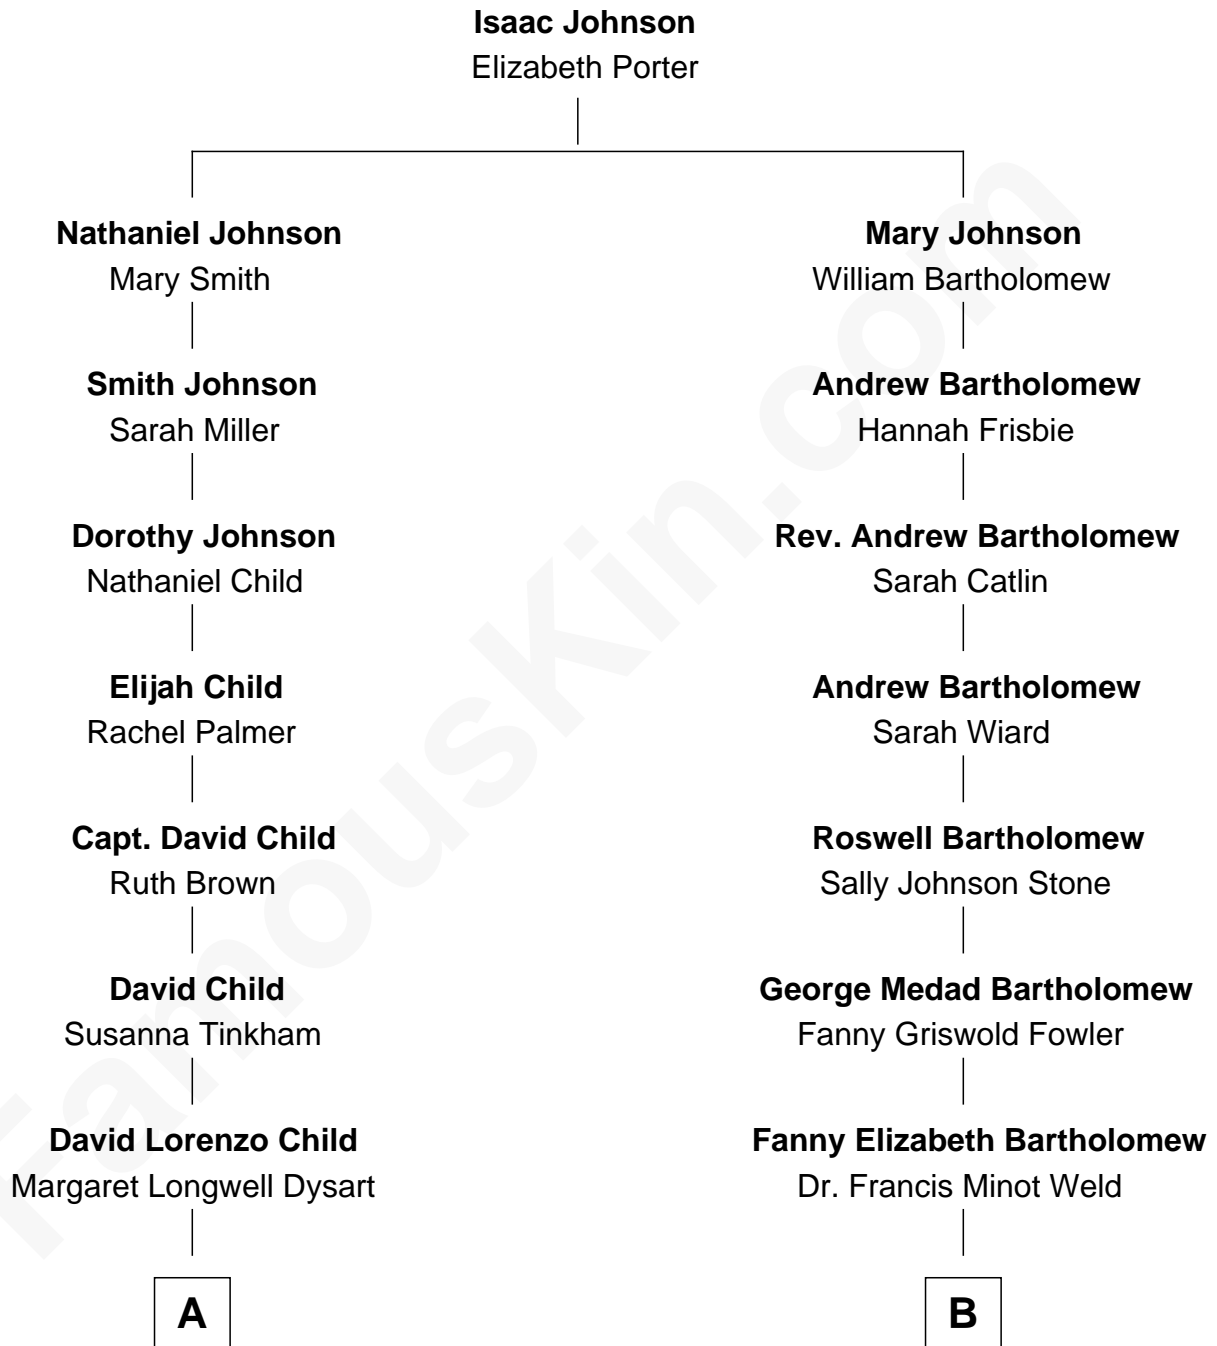

FamousKin.com Relationship Chart of

Dick Van Dyke

TV Actor - "The Dick Van Dyke Show"

9th cousin 1 time removed of

Bill Weld

68th Governor of Massachusetts

A

Susan Elizabeth Child
Ninian Alphonse McCord

Charles Cornelius McCord
Adeline Verinda Neal

Hazel Victoria McCord
Loren Wayne Van Dyke

Dick Van Dyke
TV Actor - "The Dick Van Dyke Show"

B

Francis Minot Weld
Margaret Low White

David Weld
Mary Blake Nichols

Bill Weld
68th Governor of Massachusetts