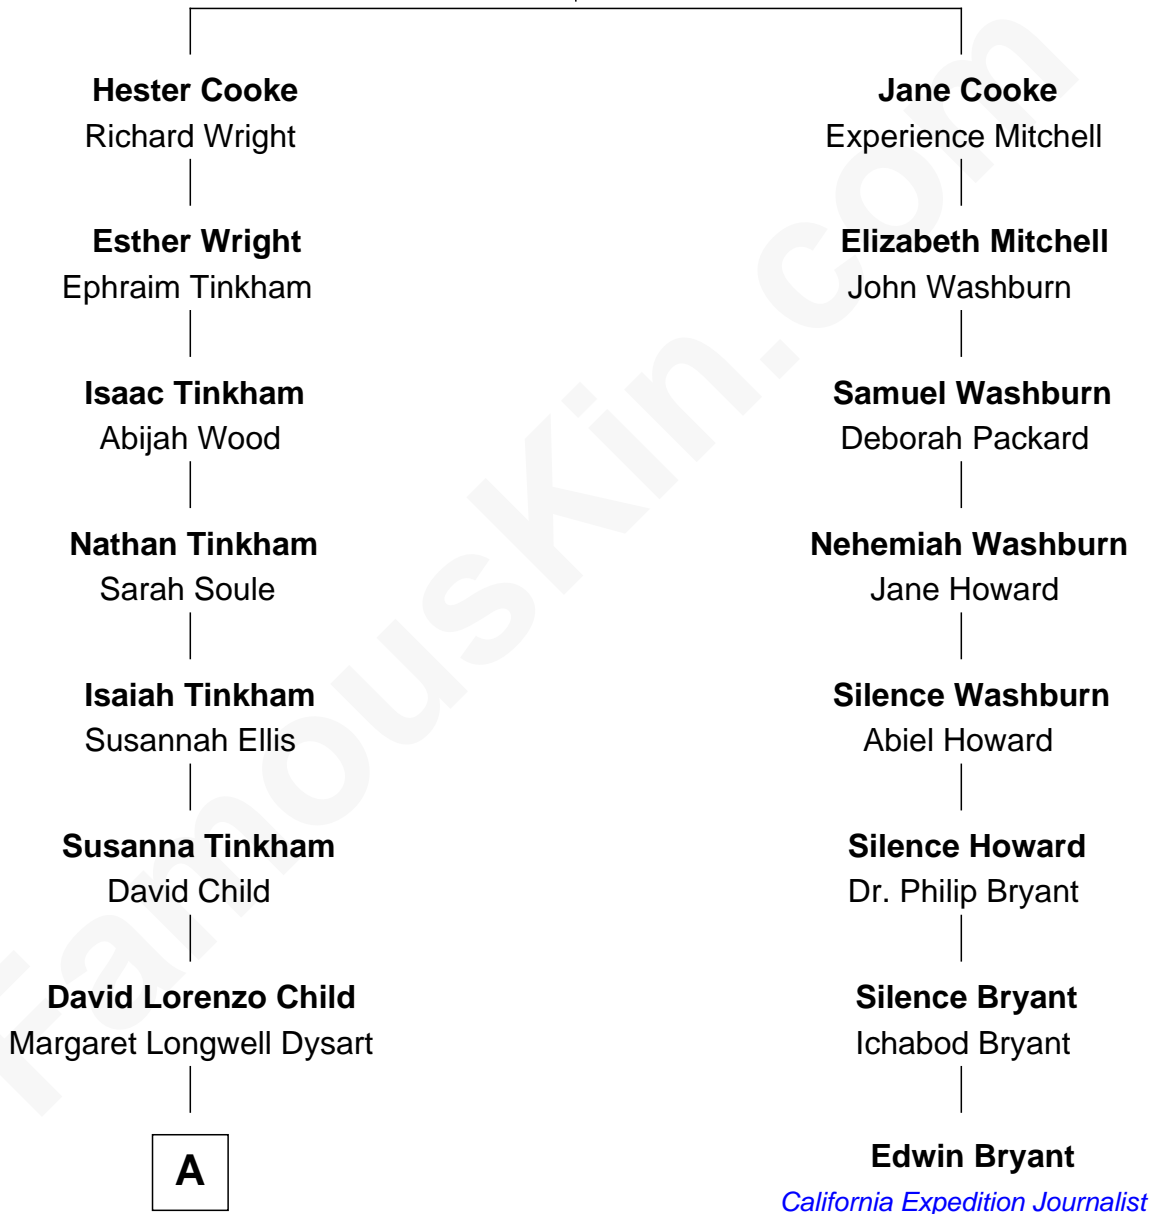

# FamousKin.com Relationship Chart of

**Dick Van Dyke**

TV Actor - "The Dick Van Dyke Show"

7th cousin 3 times removed of

**Edwin Bryant**

California Expedition Journalist

**Francis Cooke**  
Hester le Mahieu

**A**

—  
**Susan Elizabeth Child**  
Ninian Alphonse McCord

—  
**Charles Cornelius McCord**  
Adeline Verinda Neal

—  
**Hazel Victoria McCord**  
Loren Wayne Van Dyke

—  
**Dick Van Dyke**  
*TV Actor - "The Dick Van Dyke Show"*