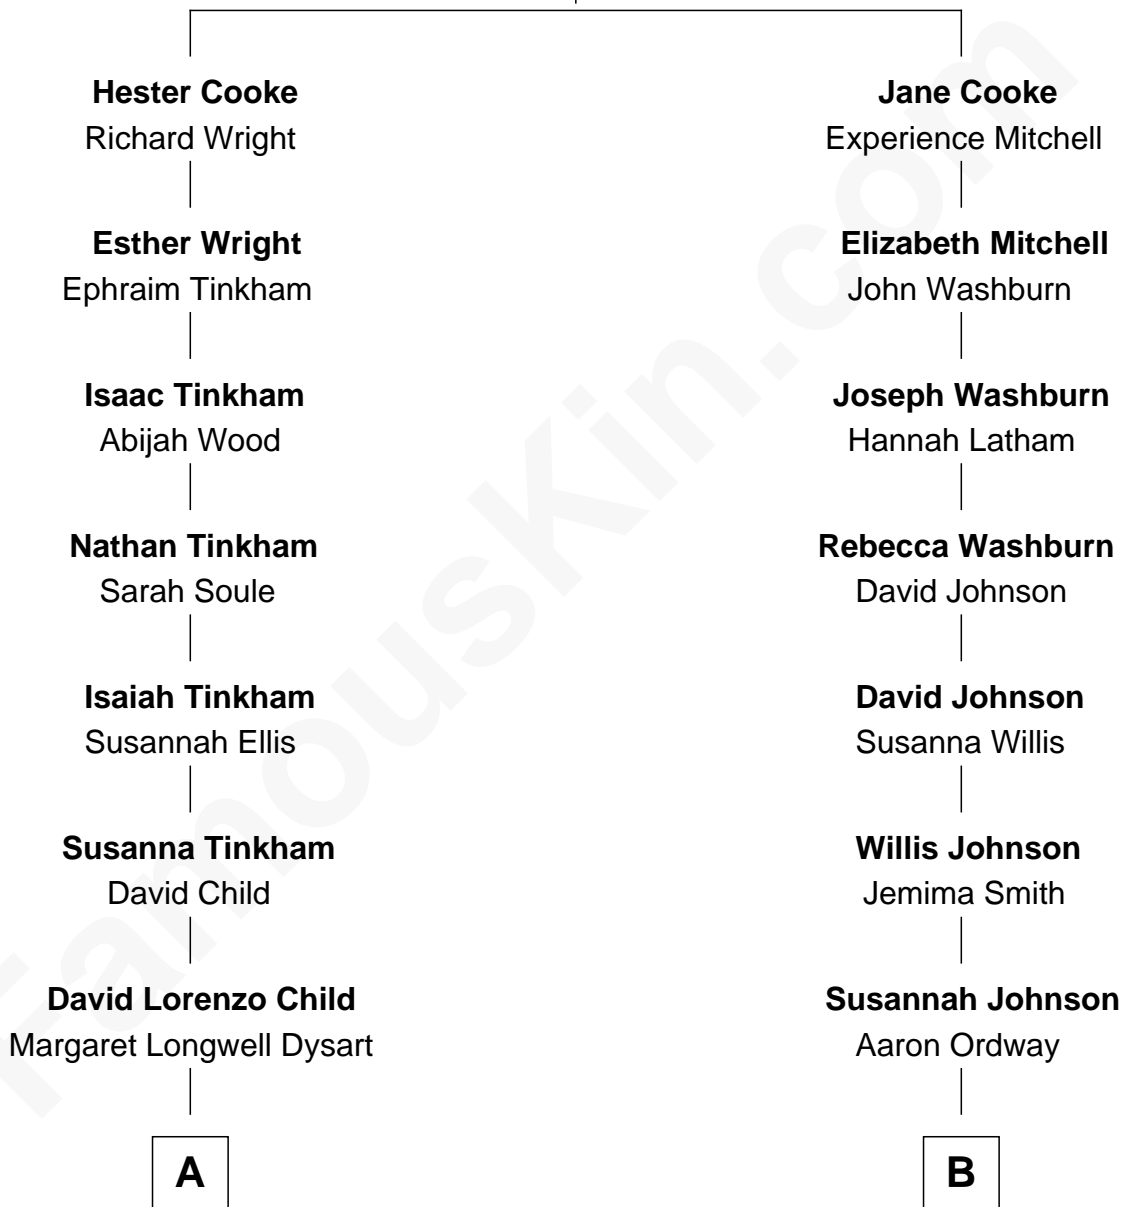

FamousKin.com Relationship Chart of

Dick Van Dyke

TV Actor - "The Dick Van Dyke Show"

10th cousin of

Burl Ives

Singer and Actor

Francis Cooke
Hester le Mahieu

A

Susan Elizabeth Child
Ninian Alphonse McCord

Charles Cornelius McCord
Adeline Verinda Neal

Hazel Victoria McCord
Loren Wayne Van Dyke

Dick Van Dyke
TV Actor - "The Dick Van Dyke Show"

B

Abraham Ordway
Sally Wright