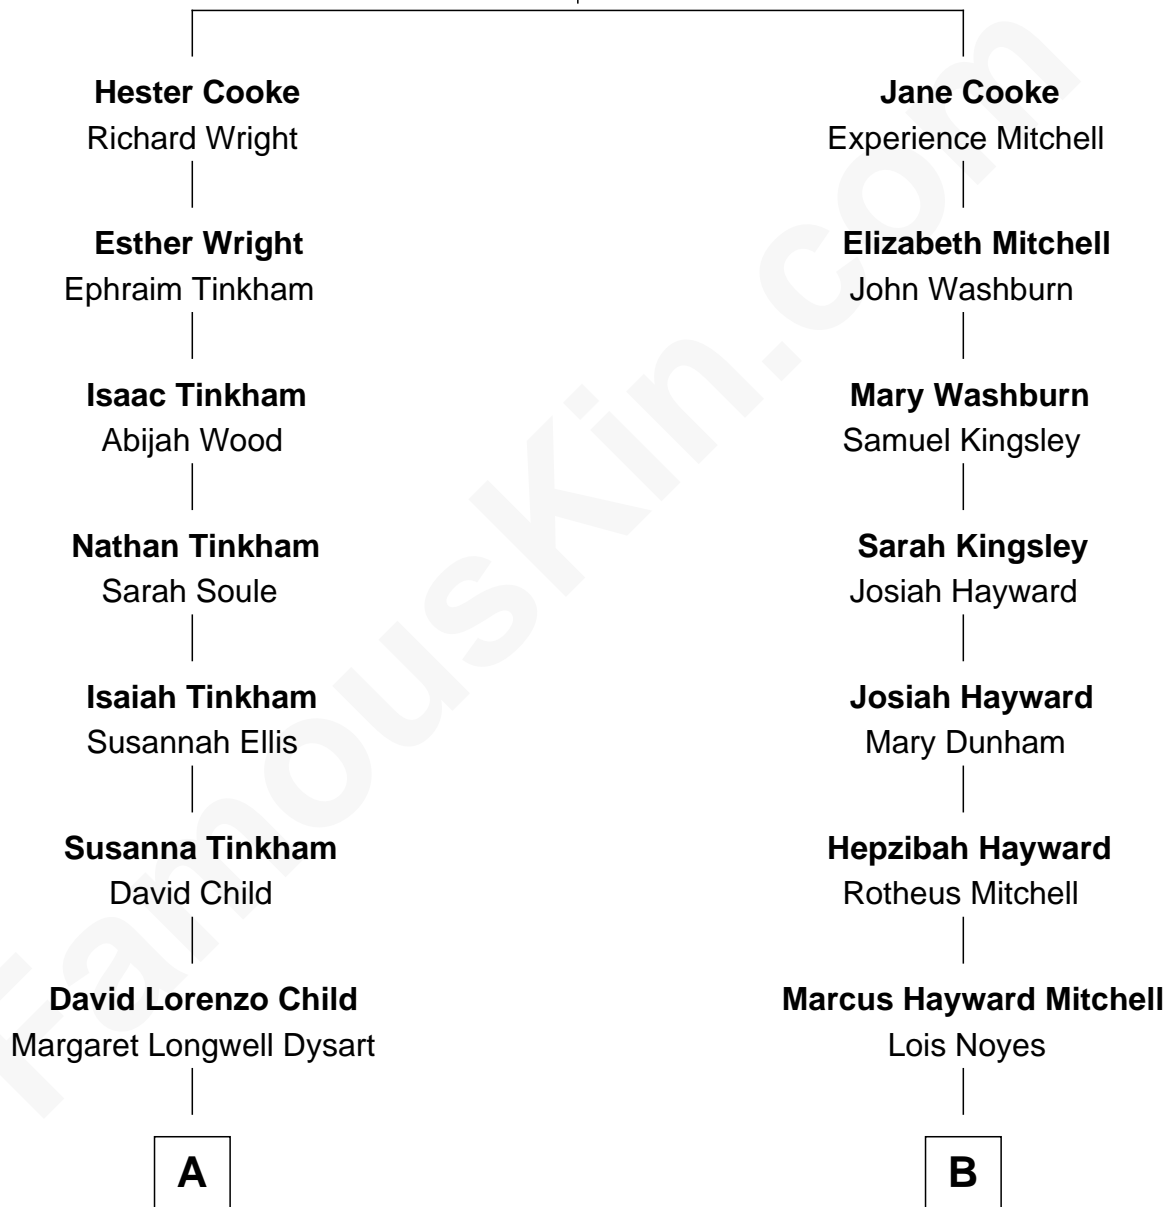

FamousKin.com Relationship Chart of

Dick Van Dyke

TV Actor - "The Dick Van Dyke Show"

10th cousin 1 time removed of

Peter Fonda

TV and Movie Actor

Francis Cooke
Hester le Mahieu

A

Susan Elizabeth Child
Ninian Alphonse McCord

Charles Cornelius McCord
Adeline Verinda Neal

Hazel Victoria McCord
Loren Wayne Van Dyke

Dick Van Dyke
TV Actor - "The Dick Van Dyke Show"

B

Marie Louise Mitchell
Allan Lanphear