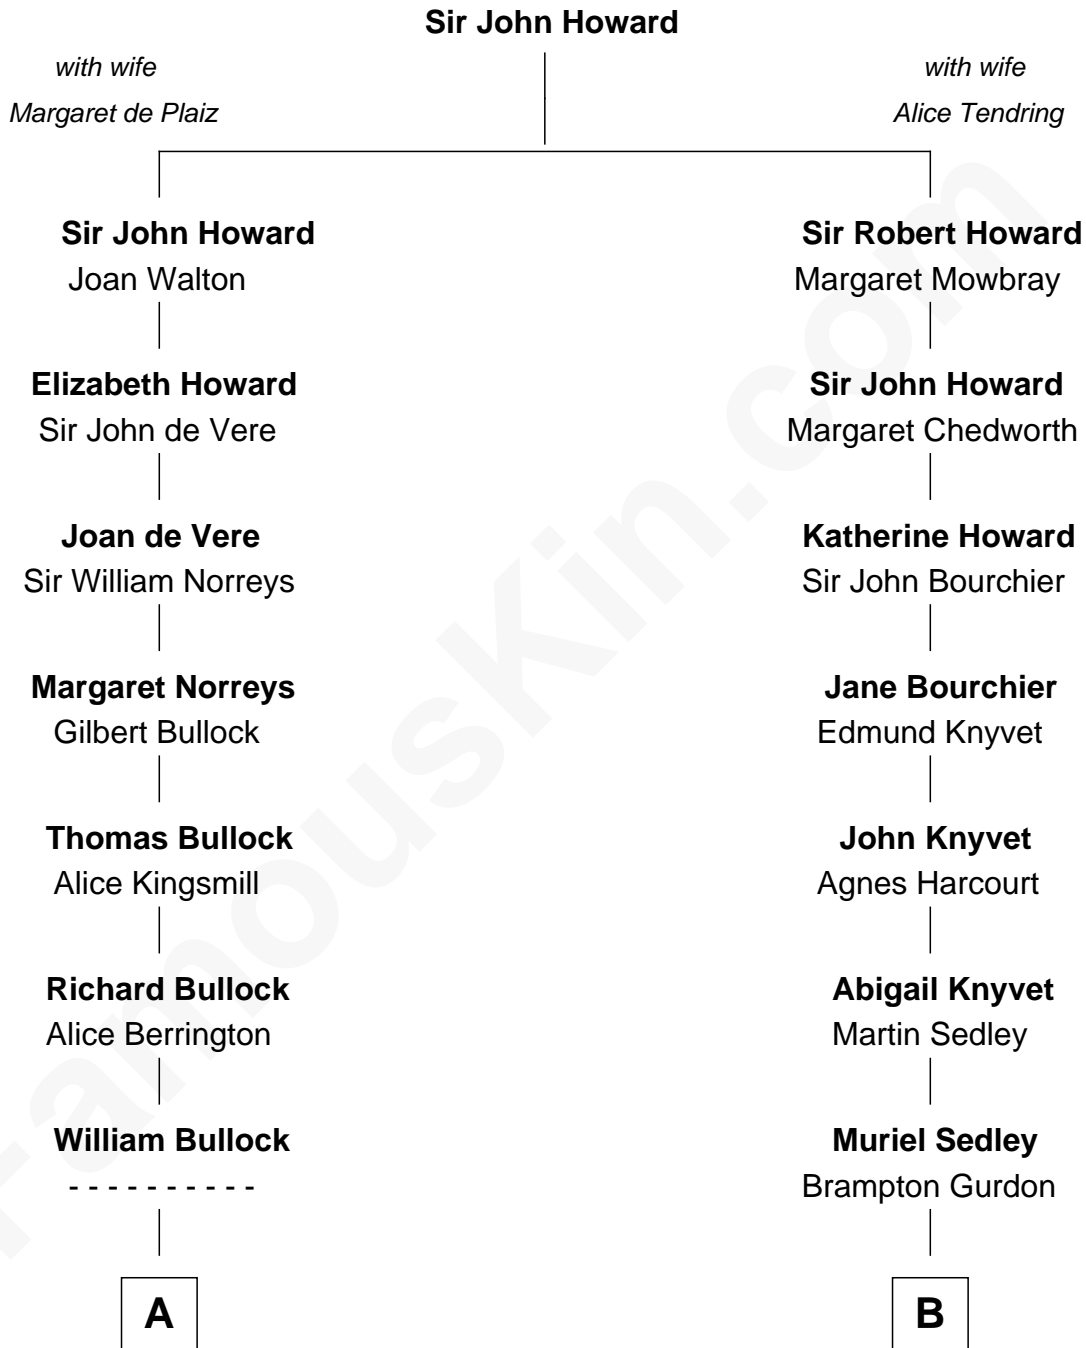

FamousKin.com Relationship Chart of

Kevin Love

NBA All-Star Player

14th cousin 7 times removed of

Horace Gray

U.S. Supreme Court Justice

C

William Henry Wilson

Alta Lenora Chitwood

William Coral Wilson

Edith Sophia Sthole

Emily Glee Wilson

Edward Milton Love

Stanley Sthole Love

Karen McCartney

Kevin Love