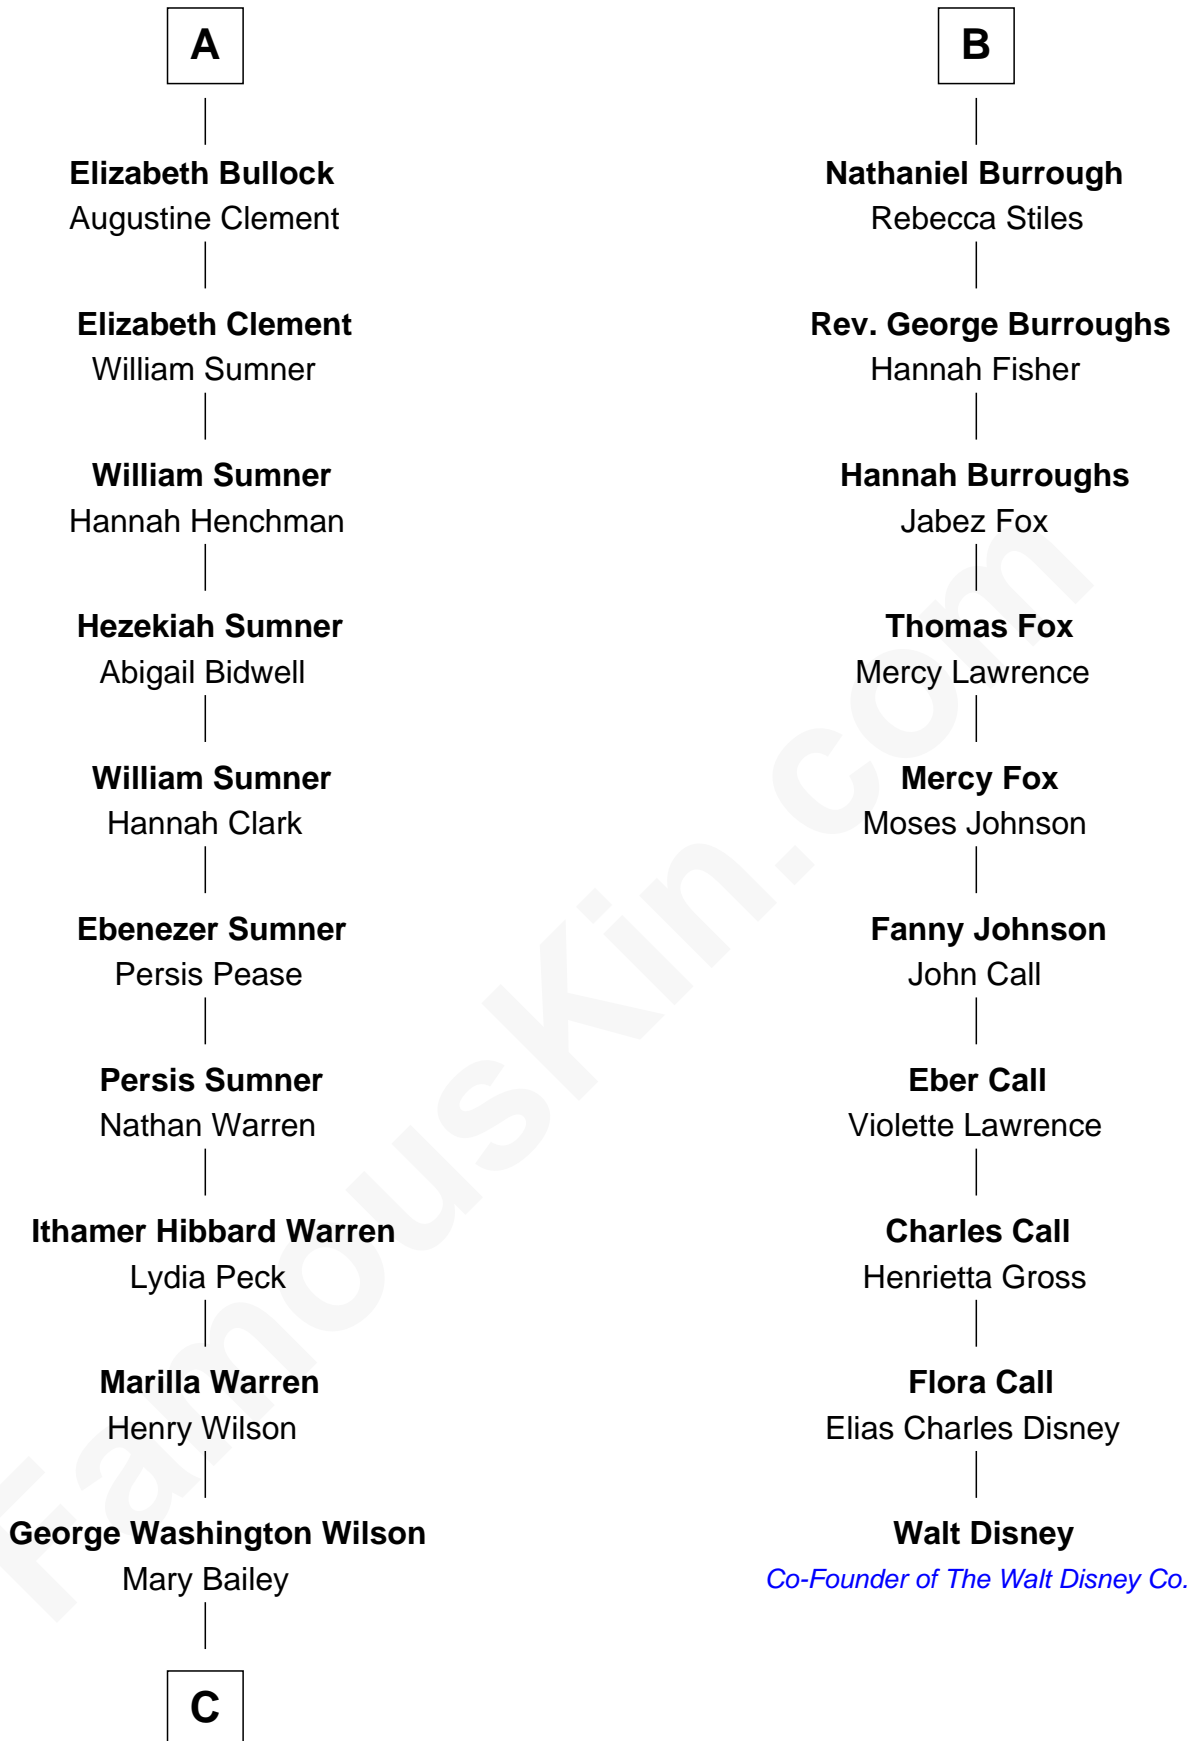

FamousKin.com Relationship Chart of

Kevin Love

NBA All-Star Player

16th cousin 5 times removed of

Walt Disney

Co-Founder of The Walt Disney Company

C

William Henry Wilson

Alta Lenora Chitwood

William Coral Wilson

Edith Sophia Sthole

Emily Glee Wilson

Edward Milton Love

Stanley Sthole Love

Karen McCartney

Kevin Love