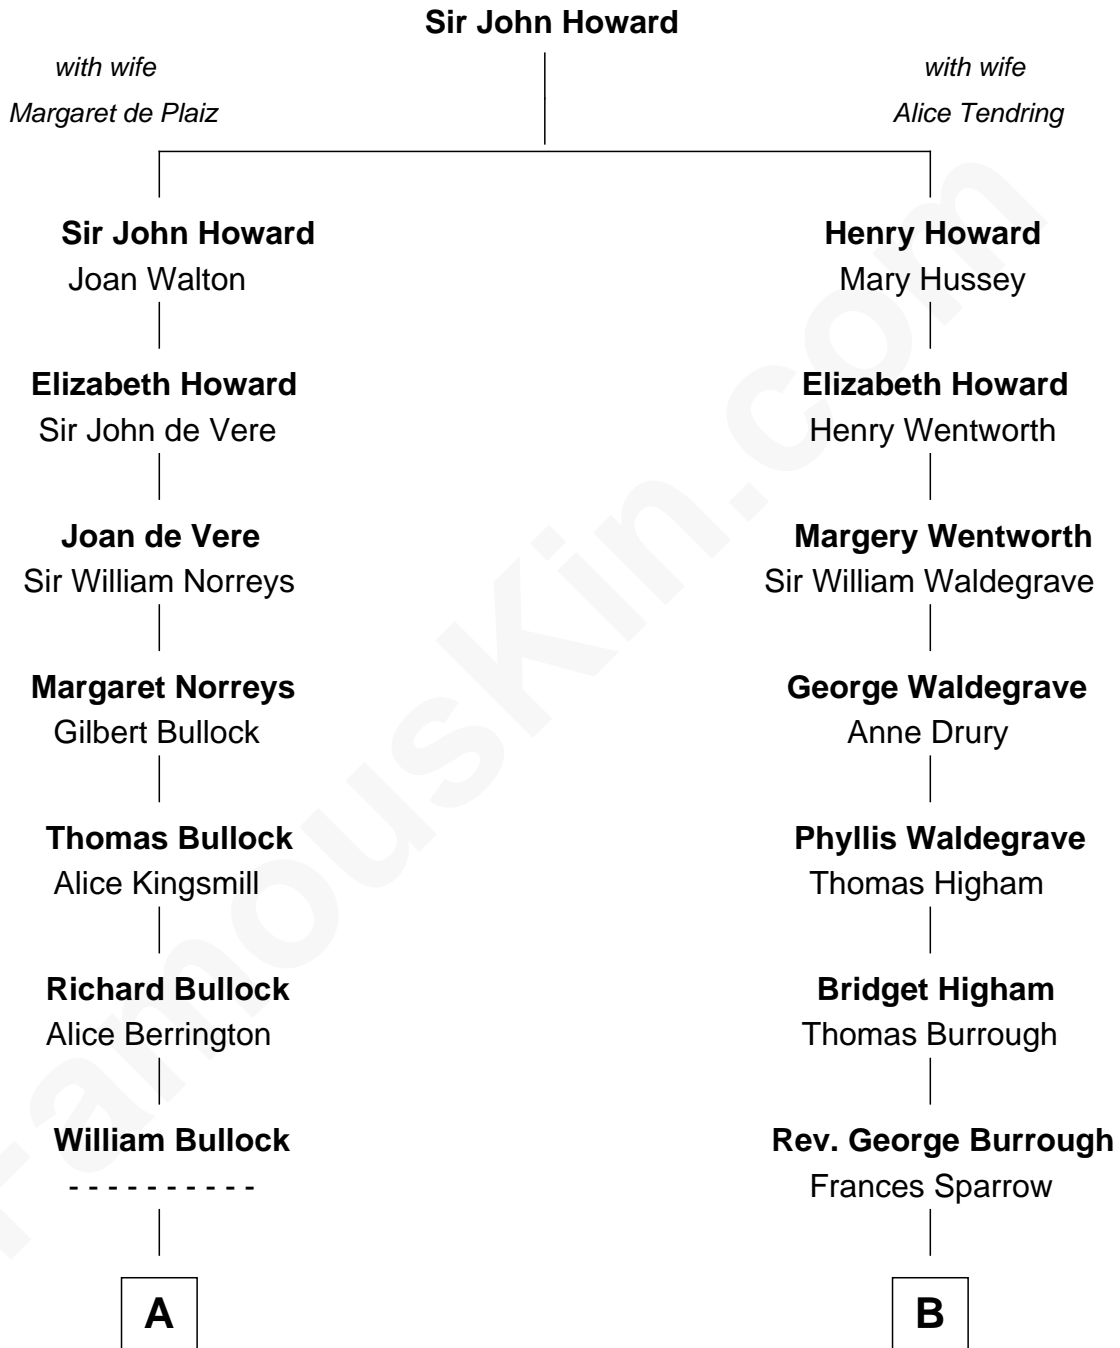

FamousKin.com Relationship Chart of

Kevin Love

NBA All-Star Player

16th cousin 5 times removed of

Walt Disney

Co-Founder of The Walt Disney Company

C

William Henry Wilson

Alta Lenora Chitwood

William Coral Wilson

Edith Sophia Sthole

Emily Glee Wilson

Edward Milton Love

Stanley Sthole Love

Karen McCartney

Kevin Love