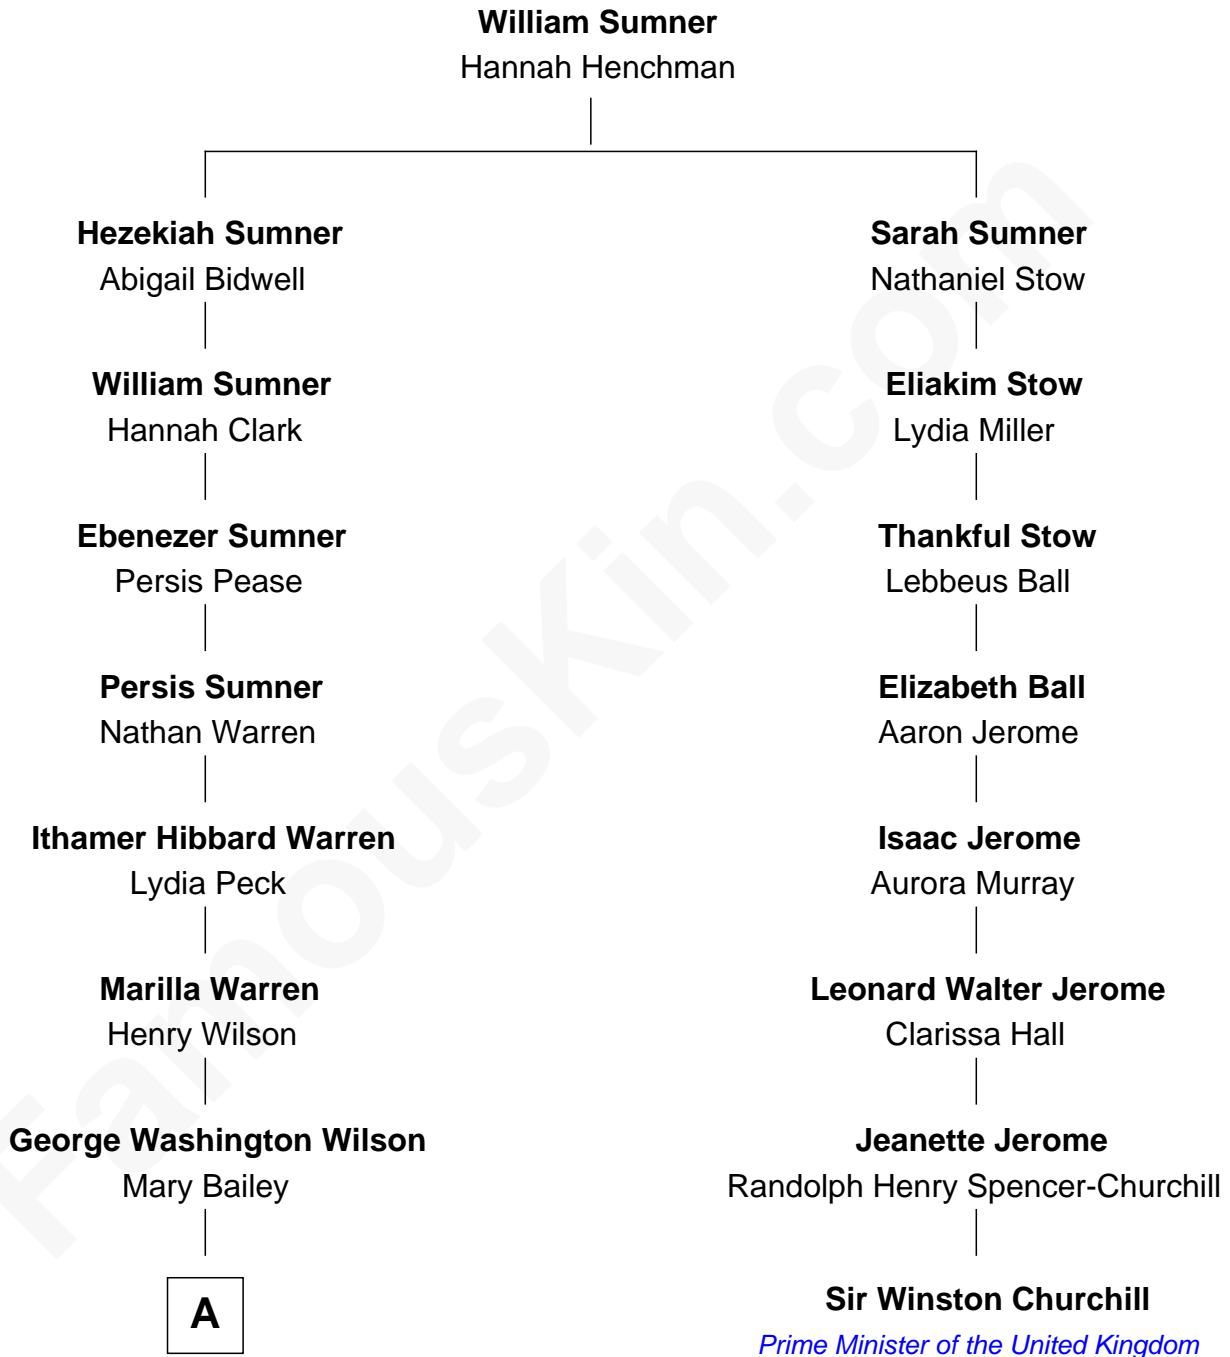

# FamousKin.com Relationship Chart of

**Kevin Love**

*NBA All-Star Player*

7th cousin 4 times removed of

**Sir Winston Churchill**

*Prime Minister of the United Kingdom*

**A**

William Henry Wilson

Alta Lenora Chitwood

William Coral Wilson

Edith Sophia Sthole

Emily Glee Wilson

Edward Milton Love

Stanley Sthole Love

Karen McCartney

**Kevin Love**

*NBA All-Star Player*