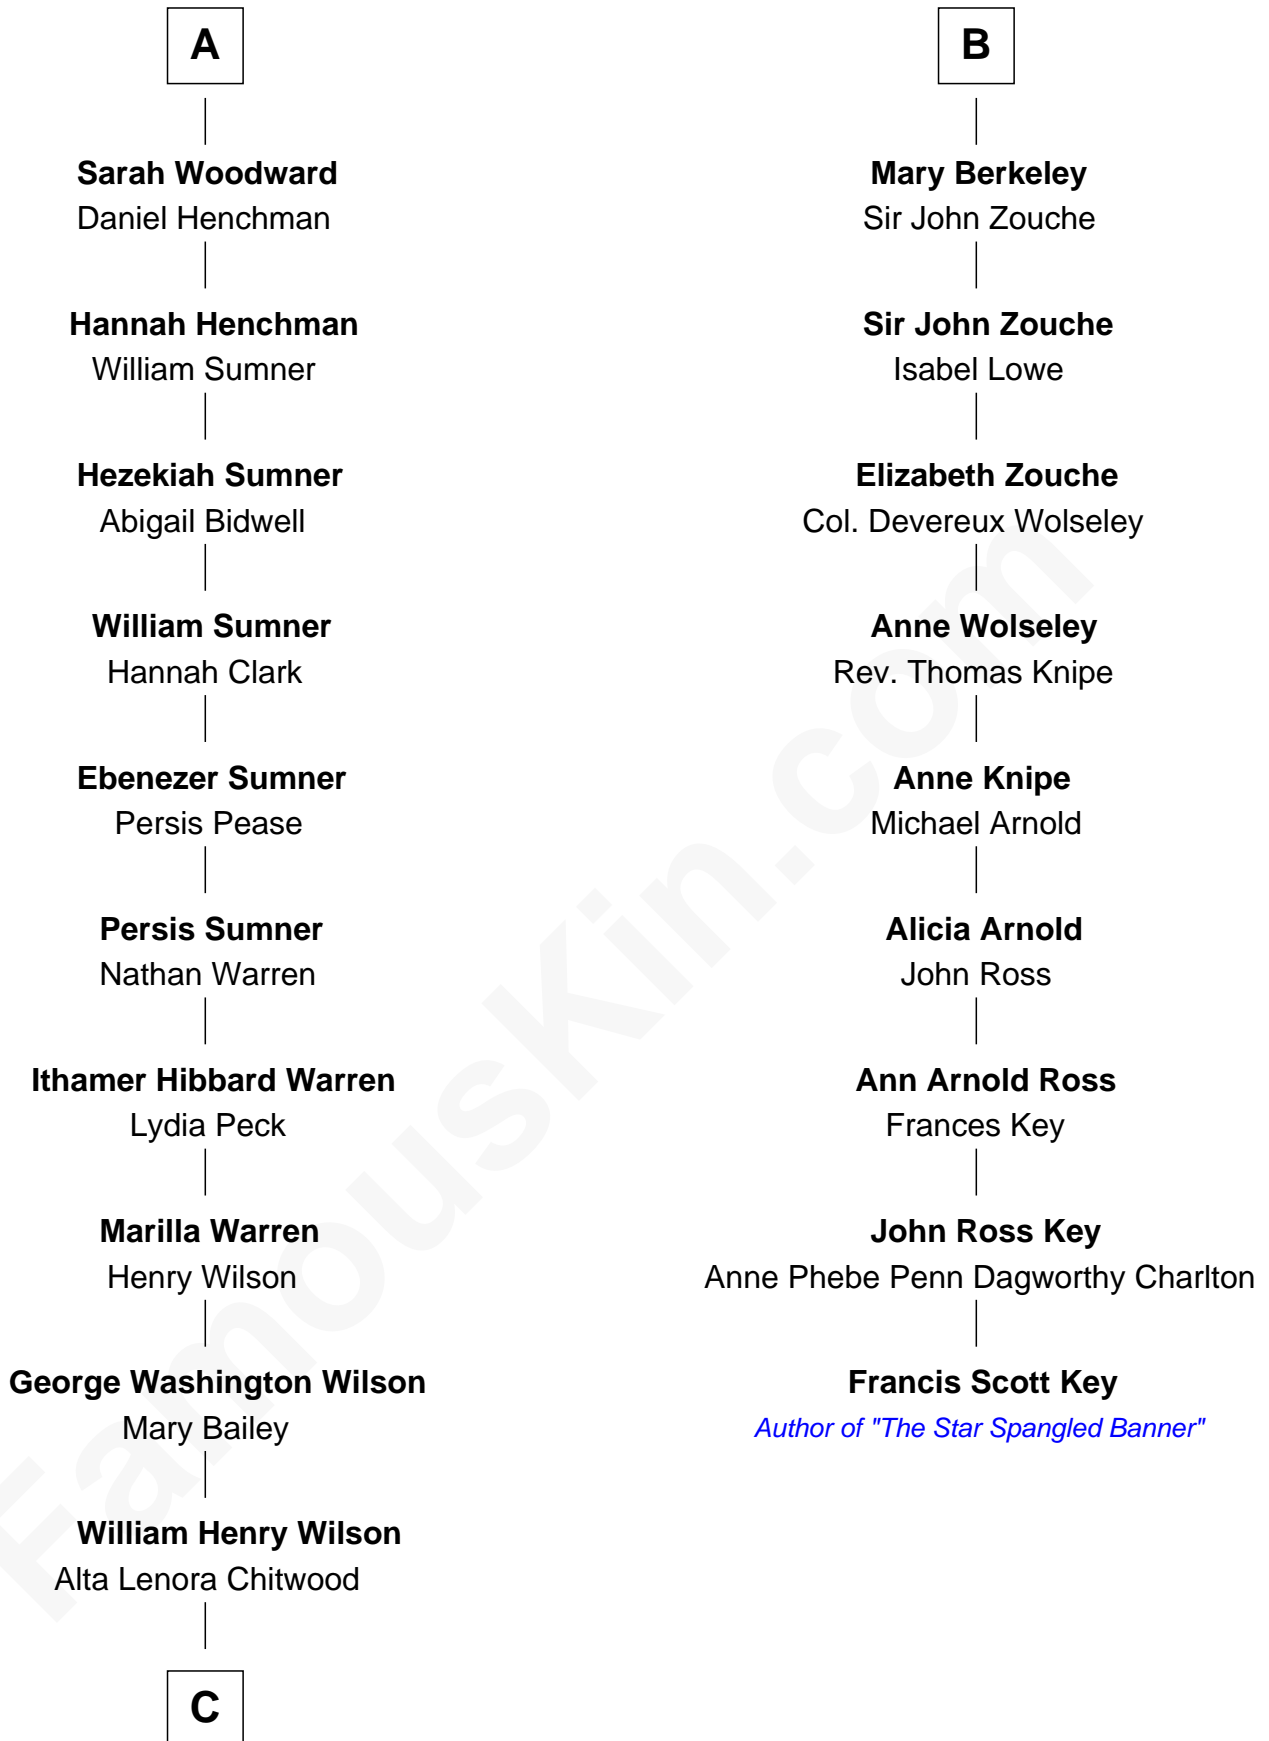

# FamousKin.com Relationship Chart of

**Kevin Love**

*NBA All-Star Player*

15th cousin 5 times removed of

**Francis Scott Key**

*Author of "The Star Spangled Banner"*

**Sir Walter Devereux**

Elizabeth Bromwich

Elizabeth Merbery

**Anne Devereux**

William Herbert

**Maud Herbert**

Henry Percy

**Eleanor Percy**

Edward Stafford

**Elizabeth Stafford**

Thomas Howard

**Sir Henry Howard**

Frances de Vere

**Catherine Howard**

Henry Berkeley

**B**

**C**

—  
**William Coral Wilson**