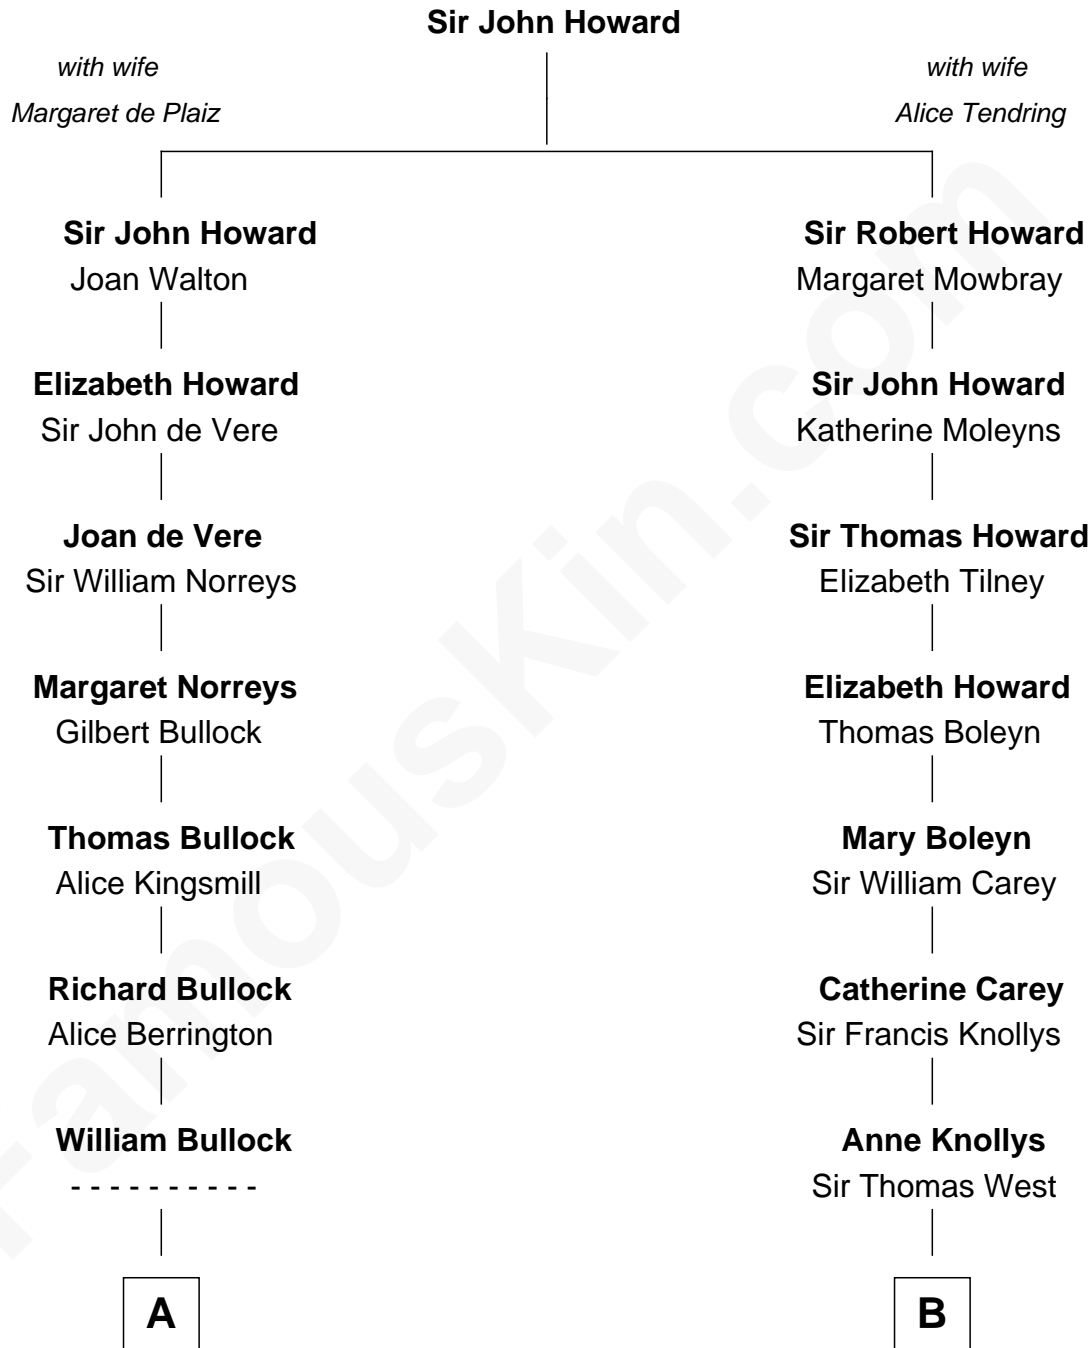

# FamousKin.com Relationship Chart of

**Kevin Love**

*NBA All-Star Player*

16th cousin 5 times removed of

**John D. Rockefeller**

*Founder of the Standard Oil Company*

**C**

William Henry Wilson

Alta Lenora Chitwood

William Coral Wilson

Edith Sophia Sthole

Emily Glee Wilson

Edward Milton Love

Stanley Sthole Love

Karen McCartney

**Kevin Love**