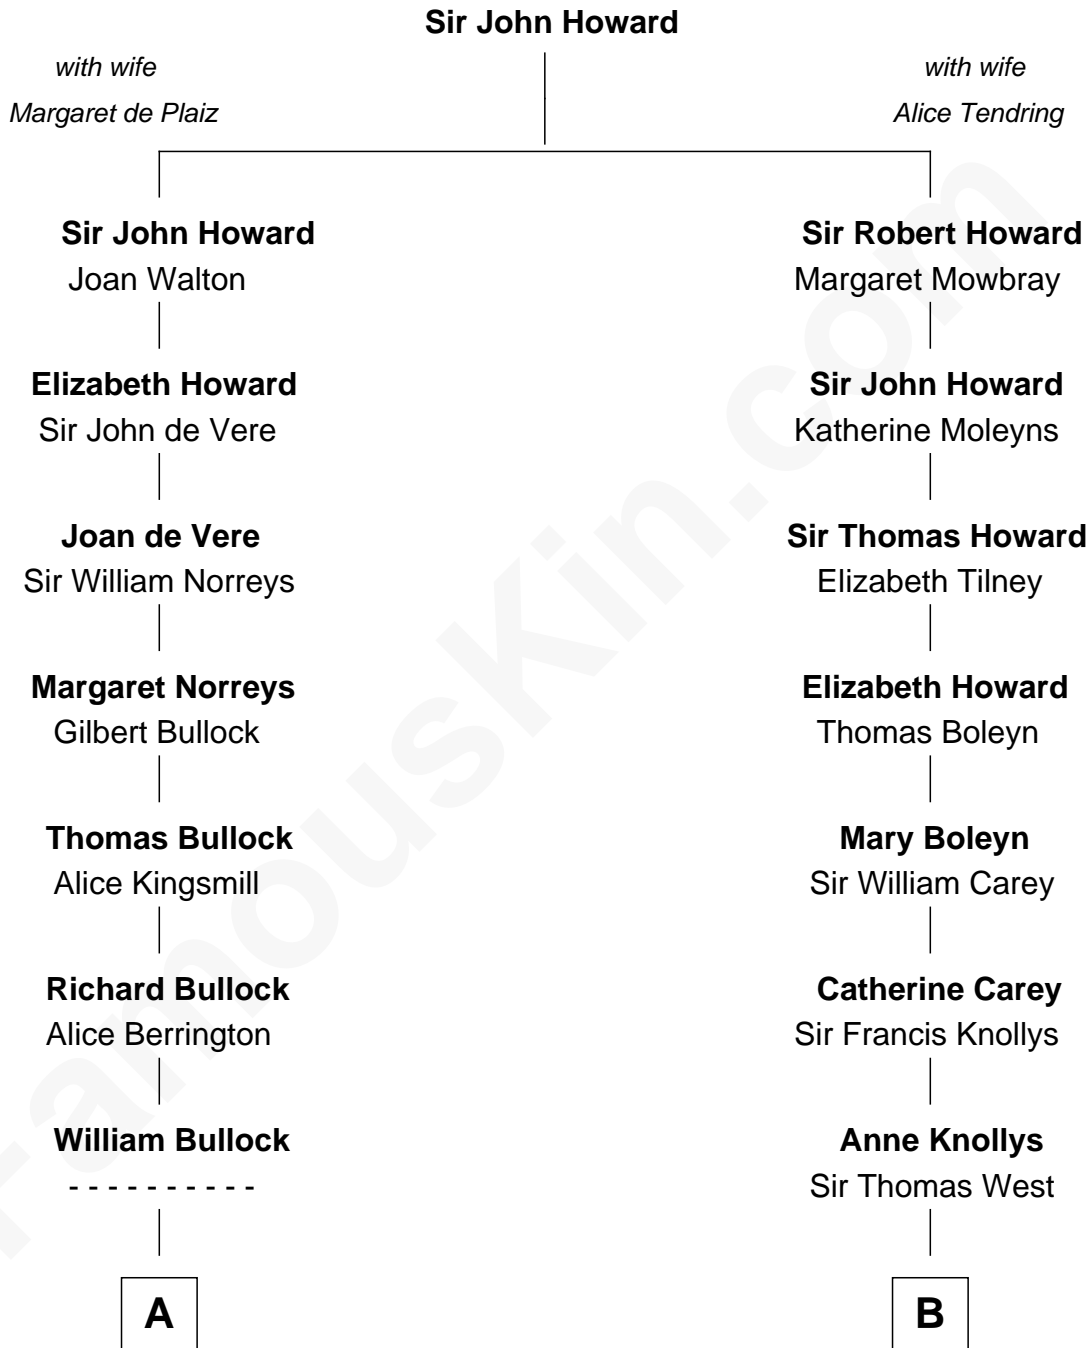

# FamousKin.com Relationship Chart of

**Kevin Love**

*NBA All-Star Player*

18th cousin 3 times removed of

**Nelson Rockefeller**

*41st U.S. Vice-President*

**C**

**William Henry Wilson**

Alta Lenora Chitwood

**William Coral Wilson**

Edith Sophia Sthole

**Emily Glee Wilson**

Edward Milton Love

**Stanley Sthole Love**

Karen McCartney

**Kevin Love**