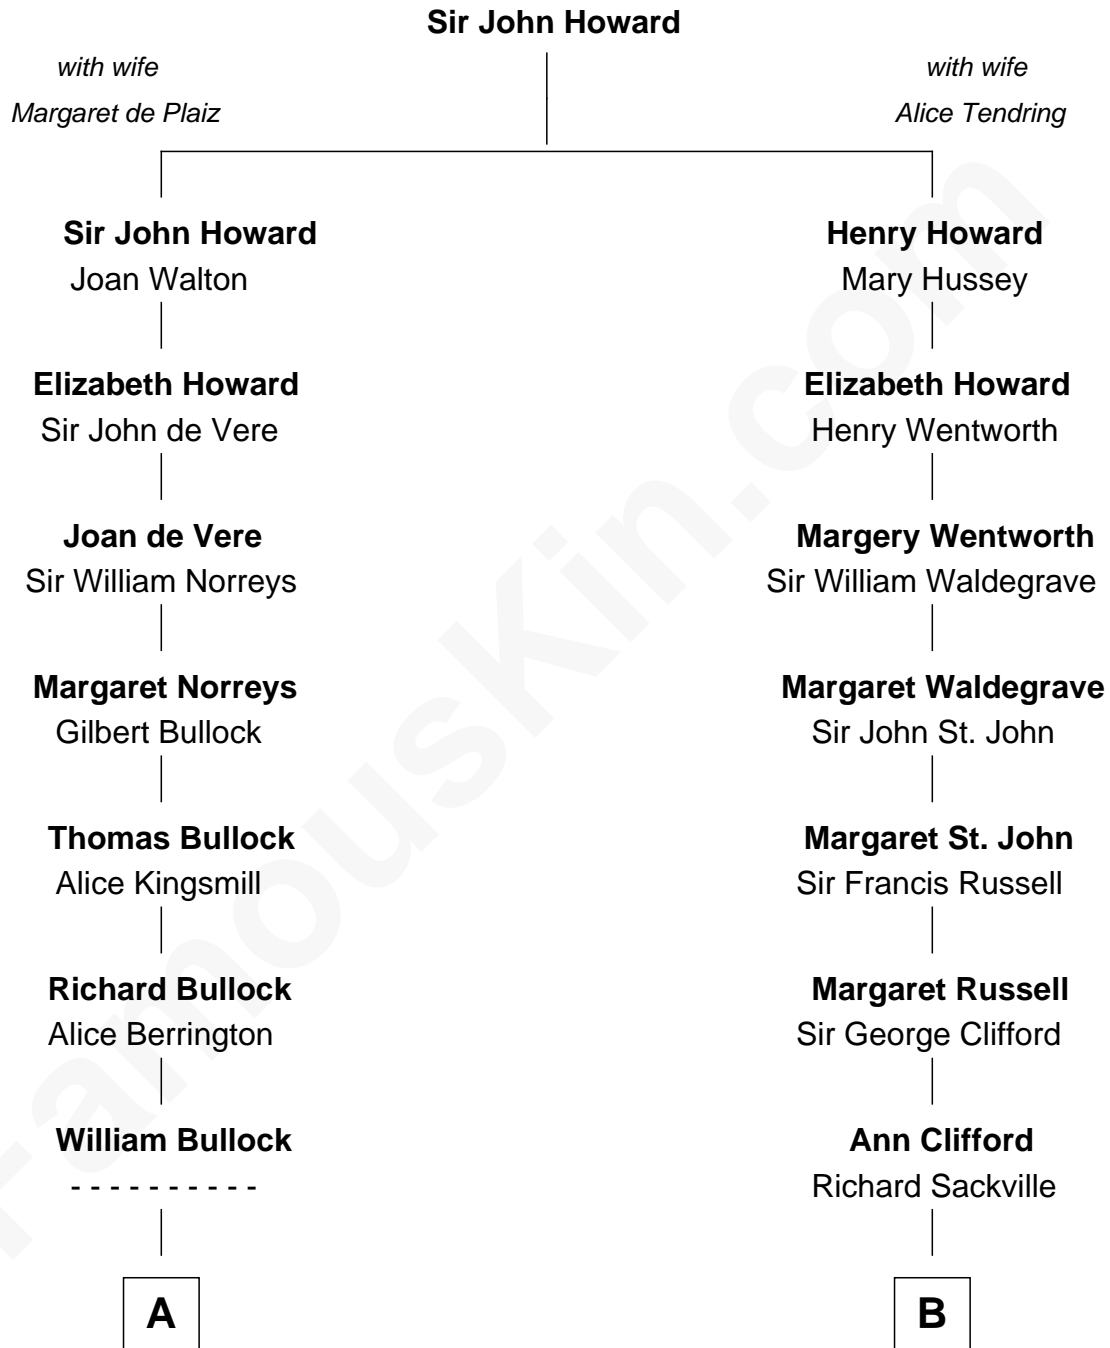

FamousKin.com

Relationship Chart of

Kevin Love

NBA All-Star Player

17th cousin 4 times removed of

Camilla Parker Bowles

Queen Consort of the United Kingdom

C

William Henry Wilson

Alta Lenora Chitwood

William Coral Wilson

Edith Sophia Sthole

Emily Glee Wilson

Edward Milton Love

Stanley Sthole Love

Karen McCartney