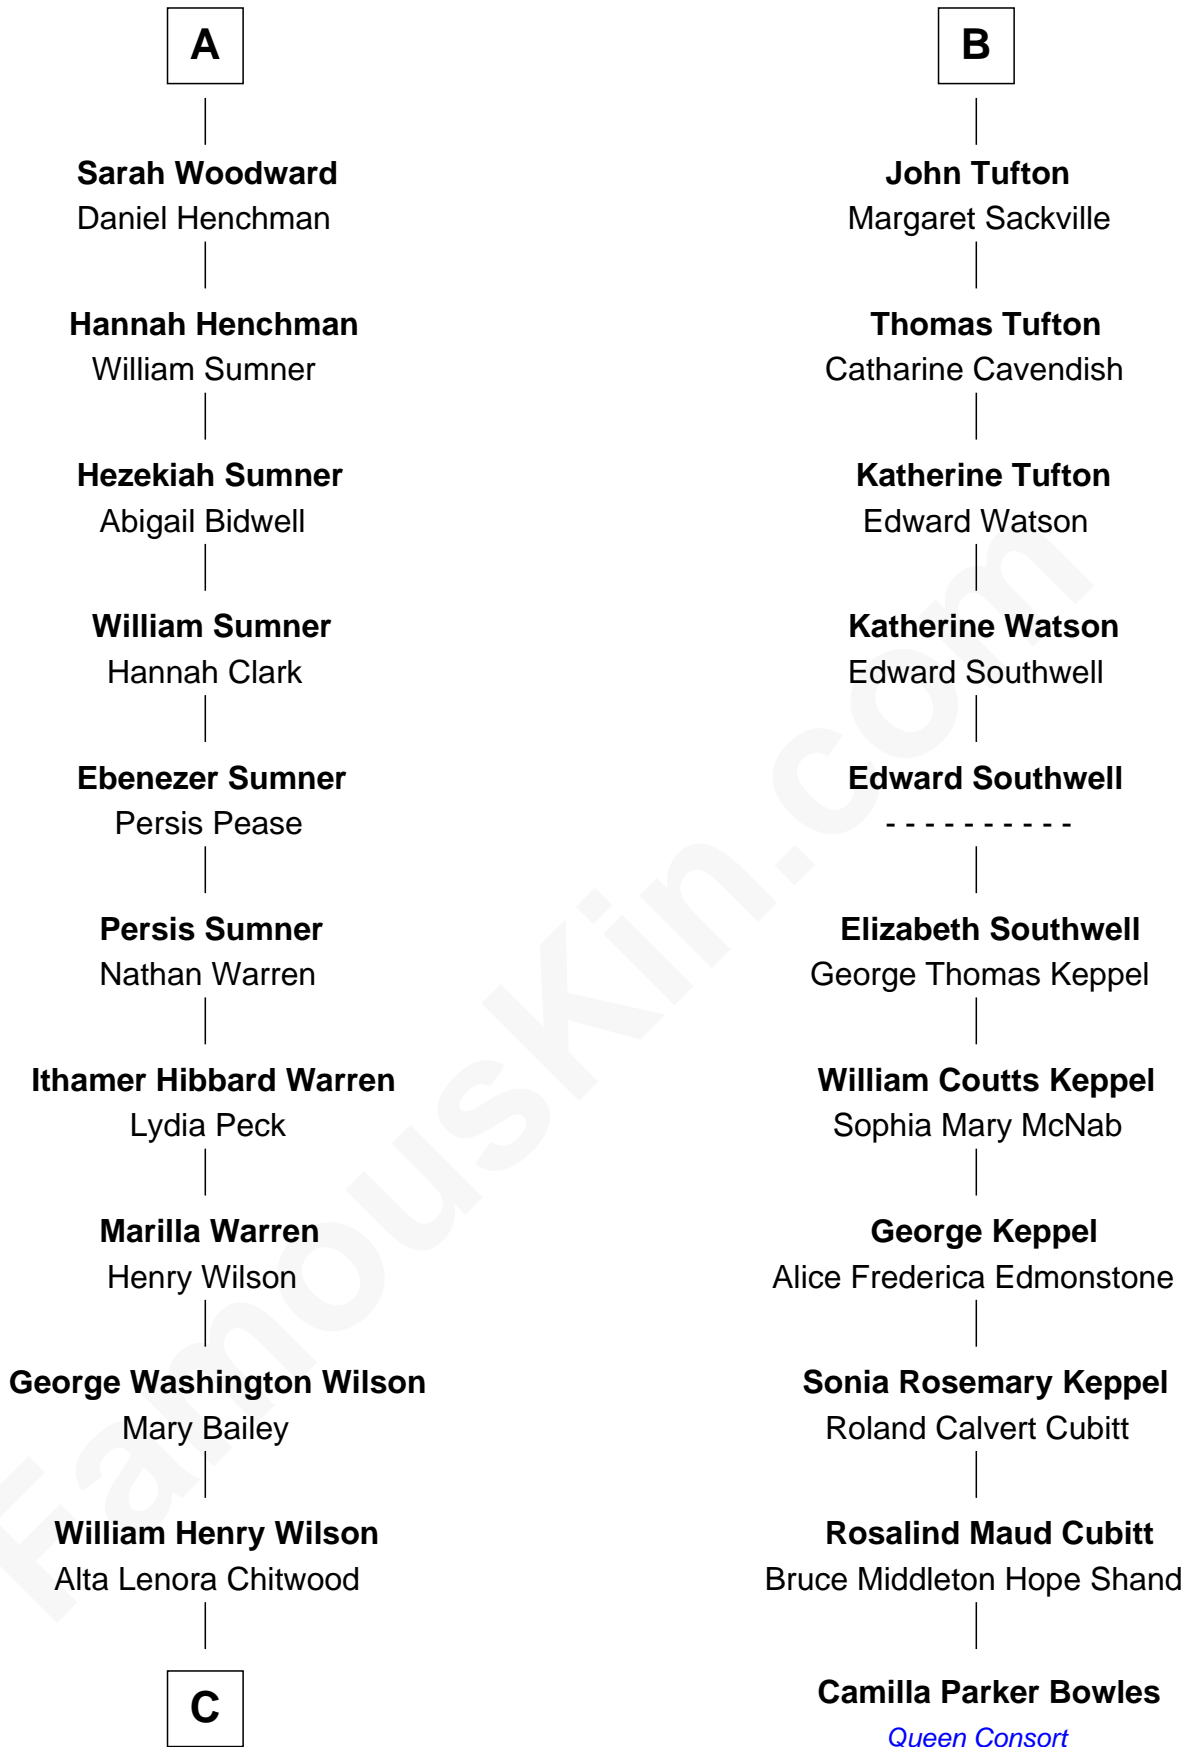

# FamousKin.com Relationship Chart of

**Kevin Love**

*NBA All-Star Player*

17th cousin 3 times removed of

**Camilla Parker Bowles**

*Queen Consort of the United Kingdom*

**Sir Walter Devereux**

Elizabeth Bromwich

**John Rudhall**

Mary Fettiplace

**Frances Rudhall**

Richard Woodward

**Hezekiah Woodward**

Frances - - - - -

**A**

**Sir Walter Devereux**

Elizabeth Merbery

**Anne Devereux**

William Herbert

**Catherine Herbert**

George Grey

**Anne Grey**

Sir John Hussey

**Anne Hussey**

Sir Humphrey Browne

**Christian Browne**

Sir John Tufton

**Sir Nicholas Tufton**

Frances Cecil

**B**

**C**

William Coral Wilson