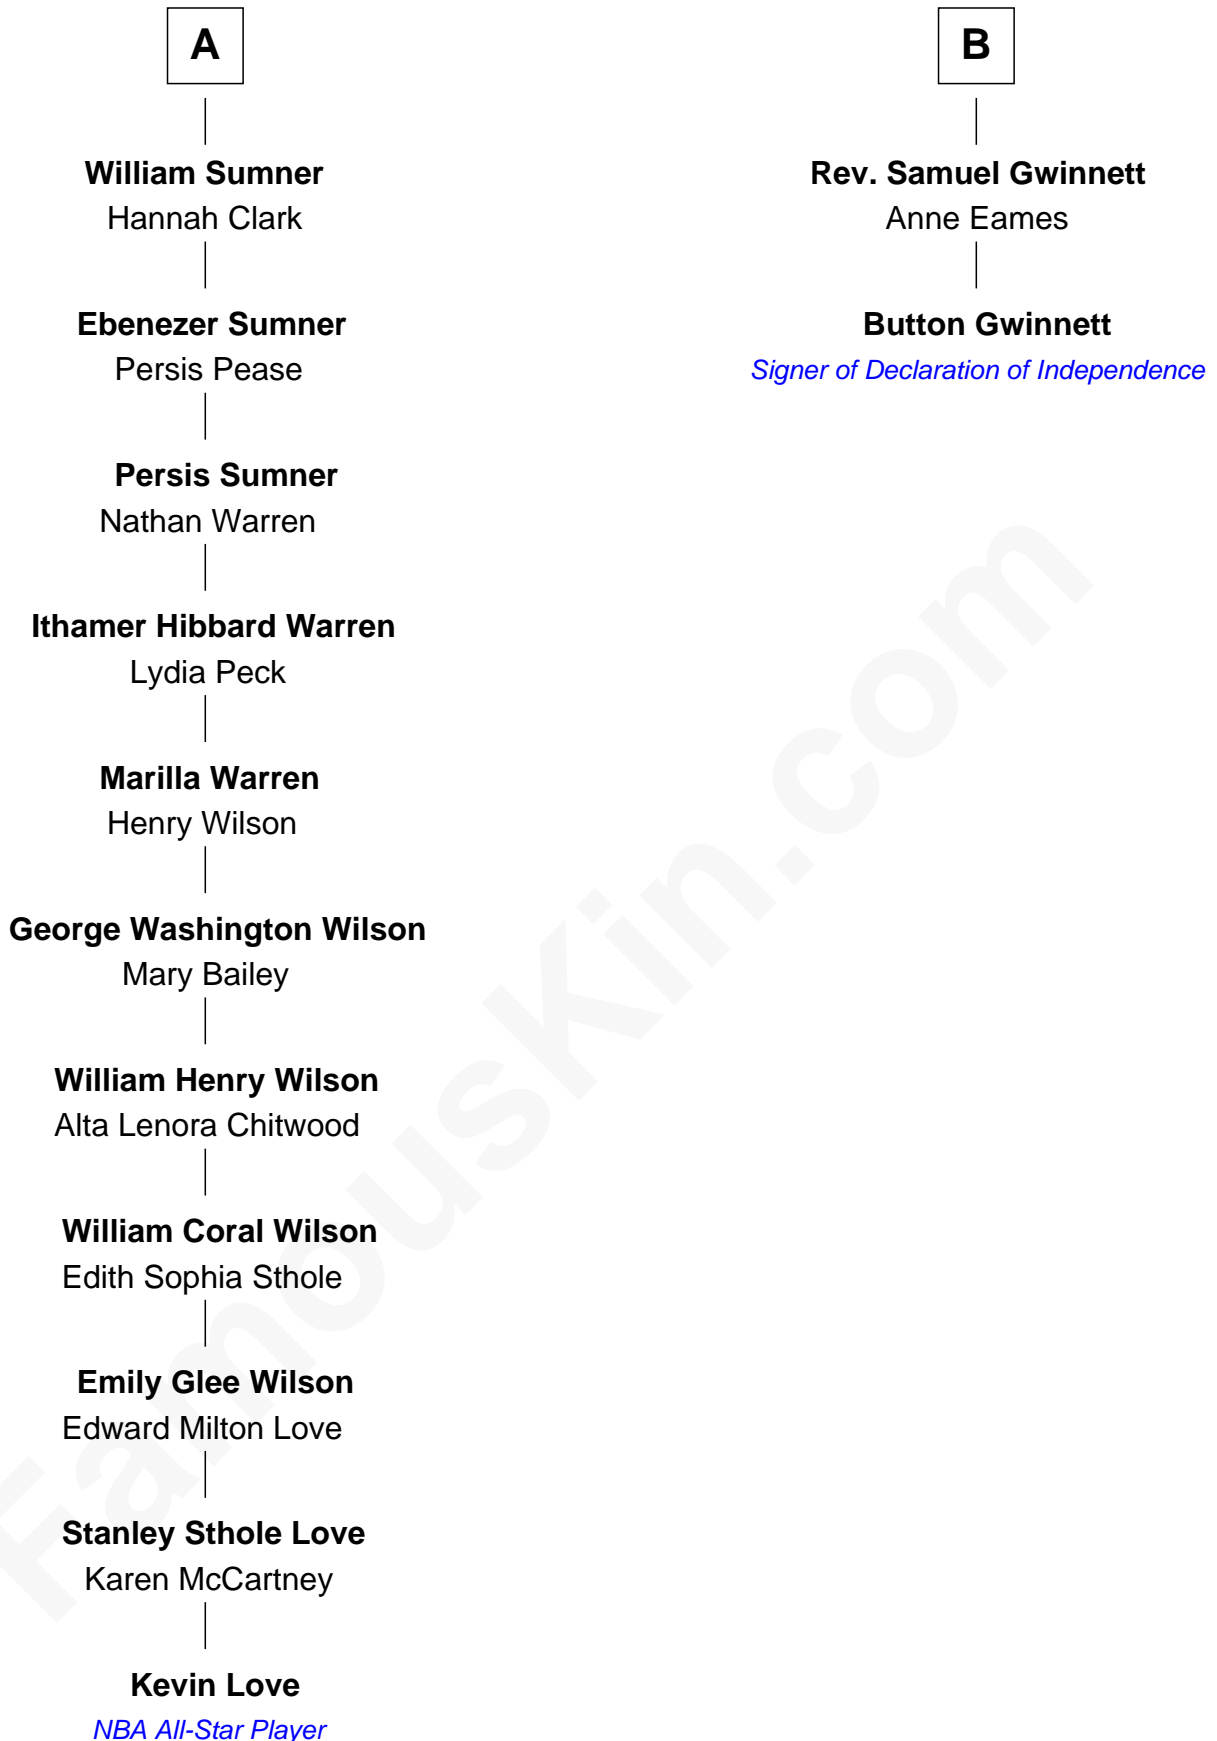

# FamousKin.com Relationship Chart of

**Kevin Love**

*NBA All-Star Player*

8th cousin 9 times removed of

**Button Gwinnett**

*Signer of the Declaration of Independence*

**William Rudhall**

Anne Milborne

Kevin Love photo by [Keith Allison](#) (CC BY-SA 2.0)