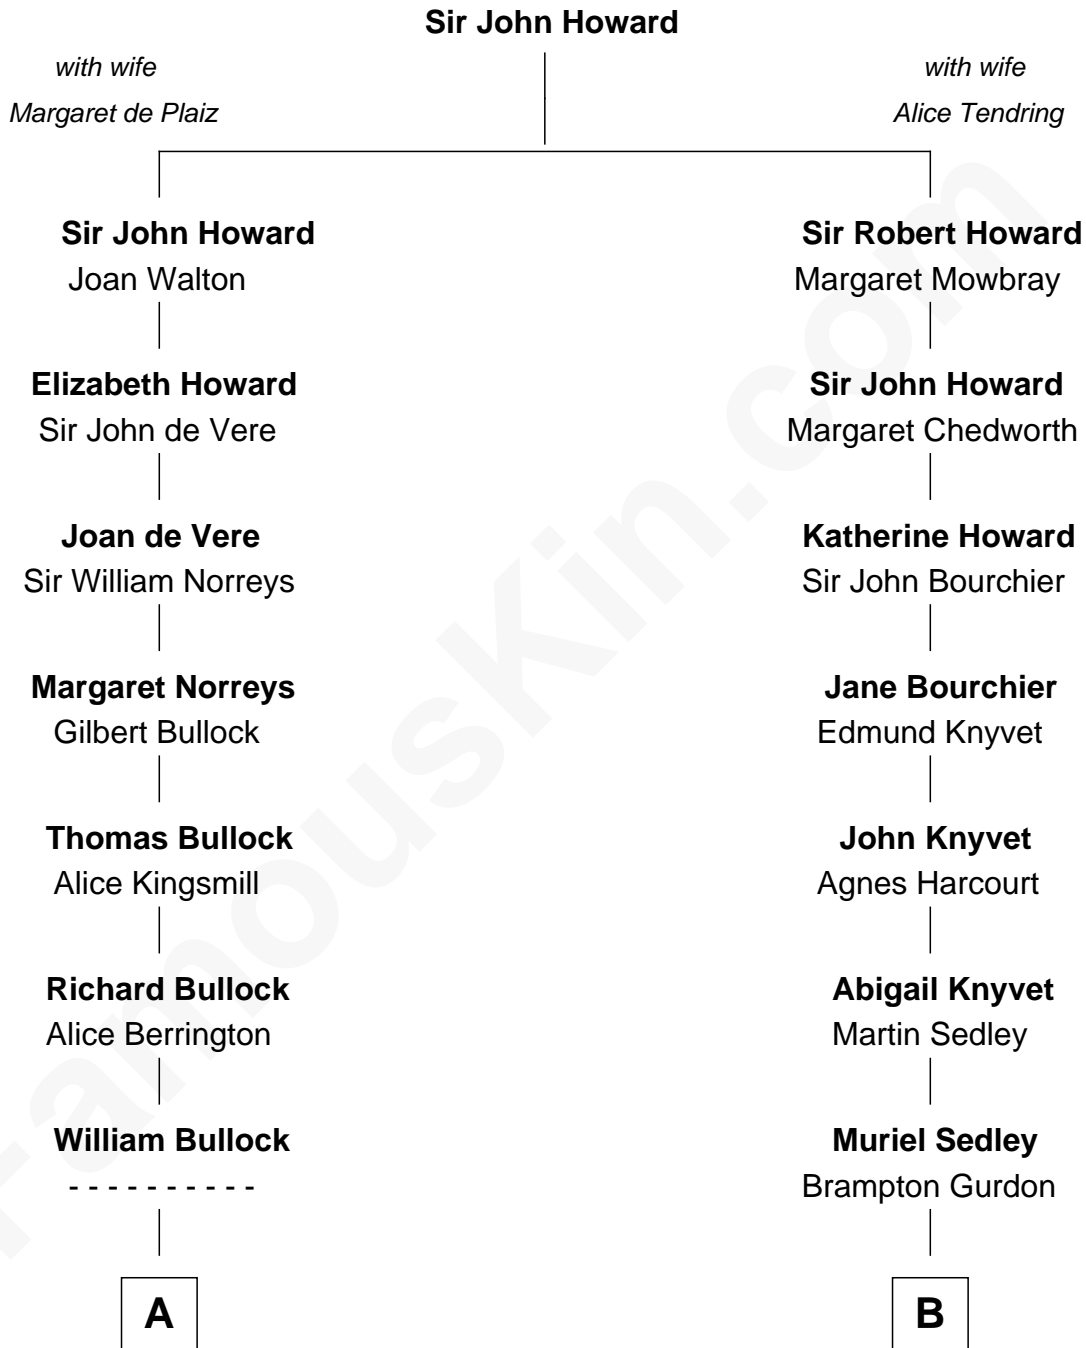

FamousKin.com Relationship Chart of

Kevin Love

NBA All-Star Player

18th cousin 3 times removed of

Angela Y. Davis

Civil Rights Activist and former Black Panther

C

William Henry Wilson
Alta Lenora Chitwood