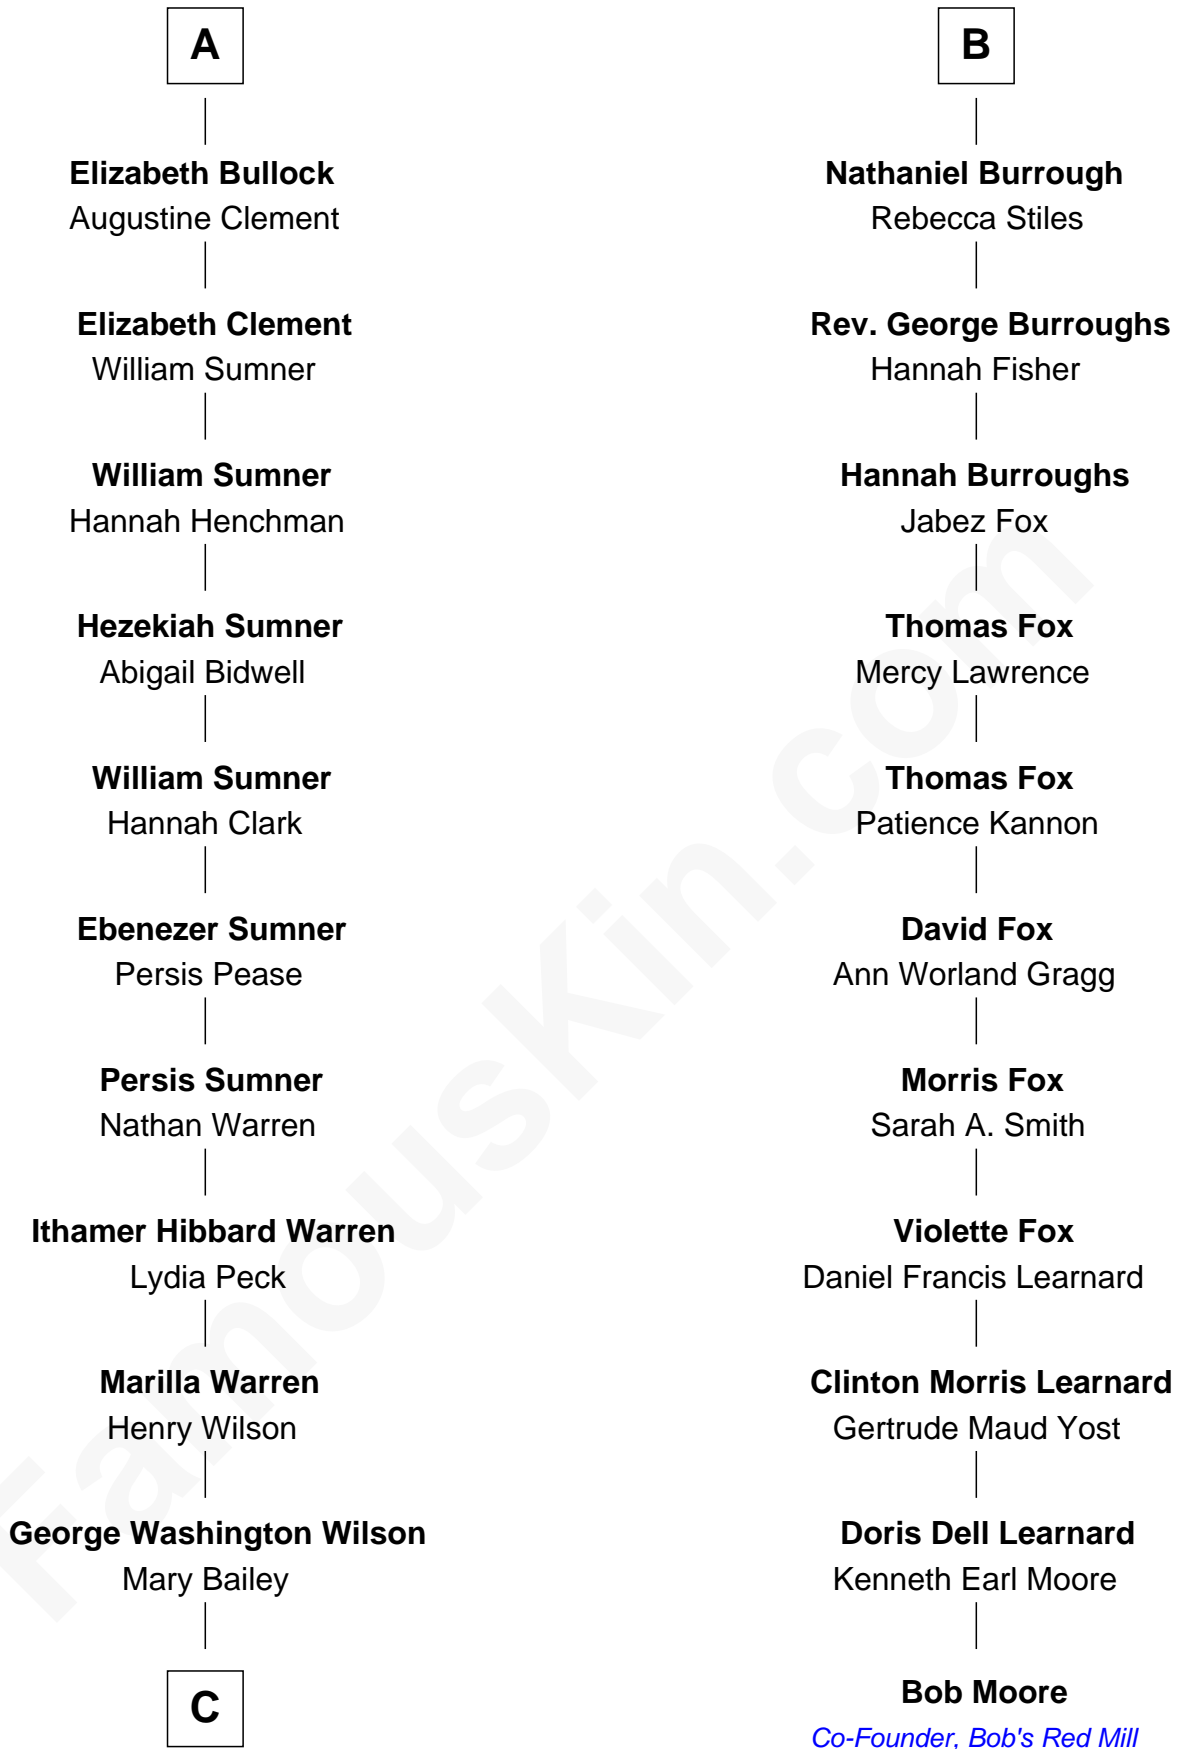

# FamousKin.com Relationship Chart of

**Kevin Love**

*NBA All-Star Player*

17th cousin 4 times removed of

**Bob Moore**

*Co-Founder, Bob's Red Mill*

## Sir John Howard

**C**

**William Henry Wilson**

Alta Lenora Chitwood

**William Coral Wilson**

Edith Sophia Sthole

**Emily Glee Wilson**

Edward Milton Love