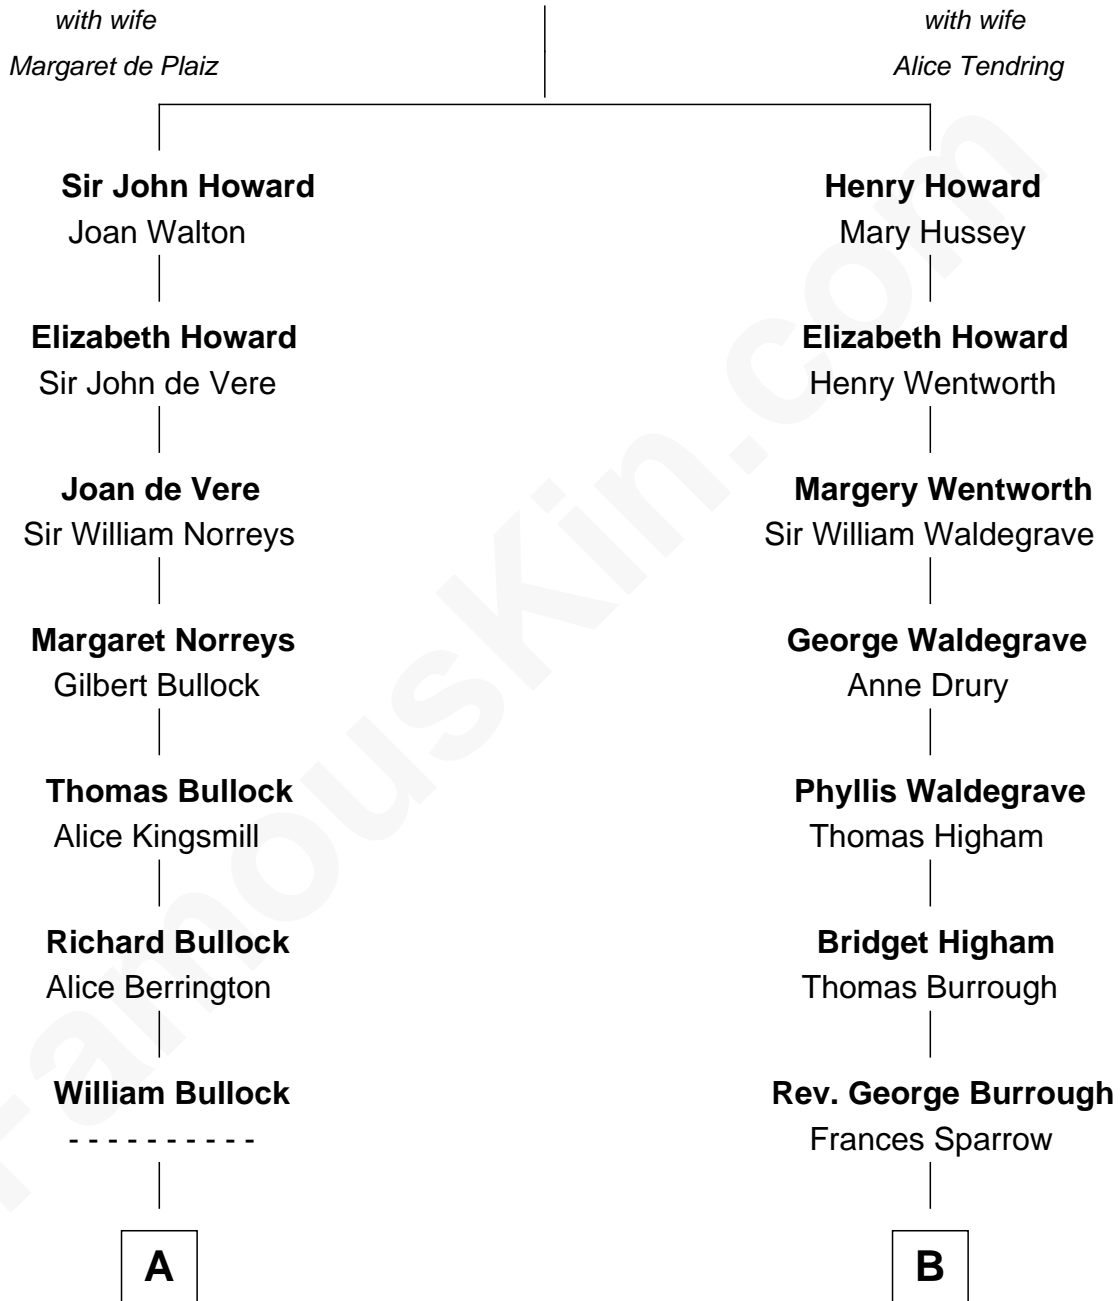

# FamousKin.com Relationship Chart of

**Kevin Love**

*NBA All-Star Player*

17th cousin 4 times removed of

**Bob Moore**

*Co-Founder, Bob's Red Mill*

## Sir John Howard

**C**

**William Henry Wilson**

Alta Lenora Chitwood

**William Coral Wilson**

Edith Sophia Sthole

**Emily Glee Wilson**

Edward Milton Love