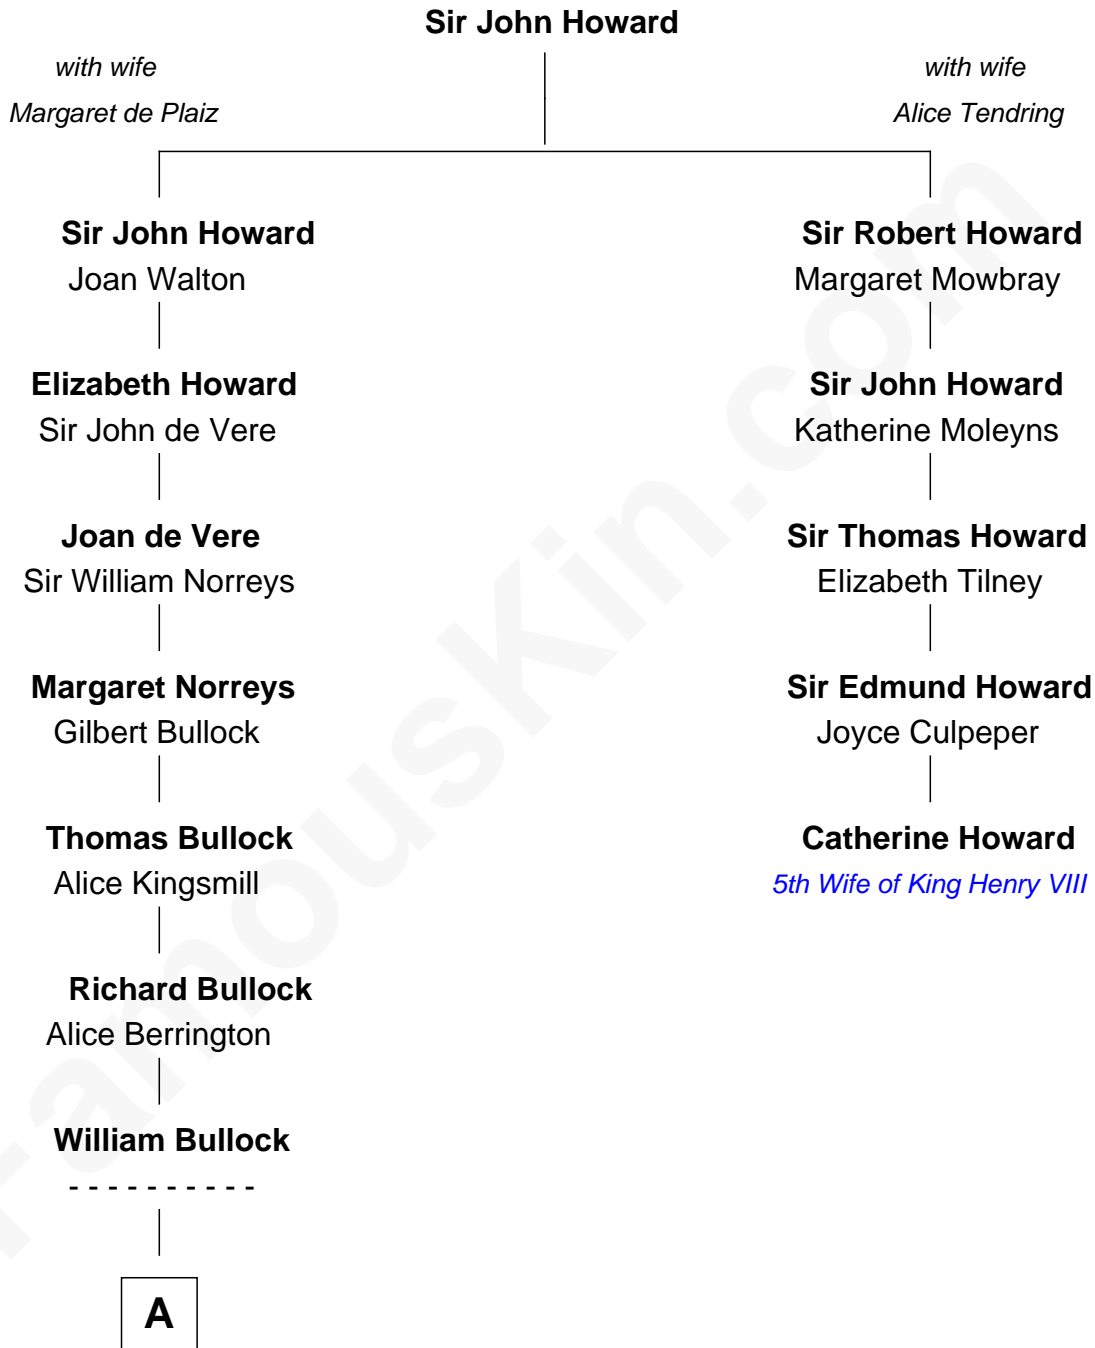

FamousKin.com Relationship Chart of

Kevin Love

NBA All-Star Player

4th cousin 17 times removed of

Catherine Howard

5th Wife of King Henry VIII

B

William Henry Wilson

Alta Lenora Chitwood

William Coral Wilson

Edith Sophia Sthole

Emily Glee Wilson

Edward Milton Love

Stanley Sthole Love

Karen McCartney

Kevin Love