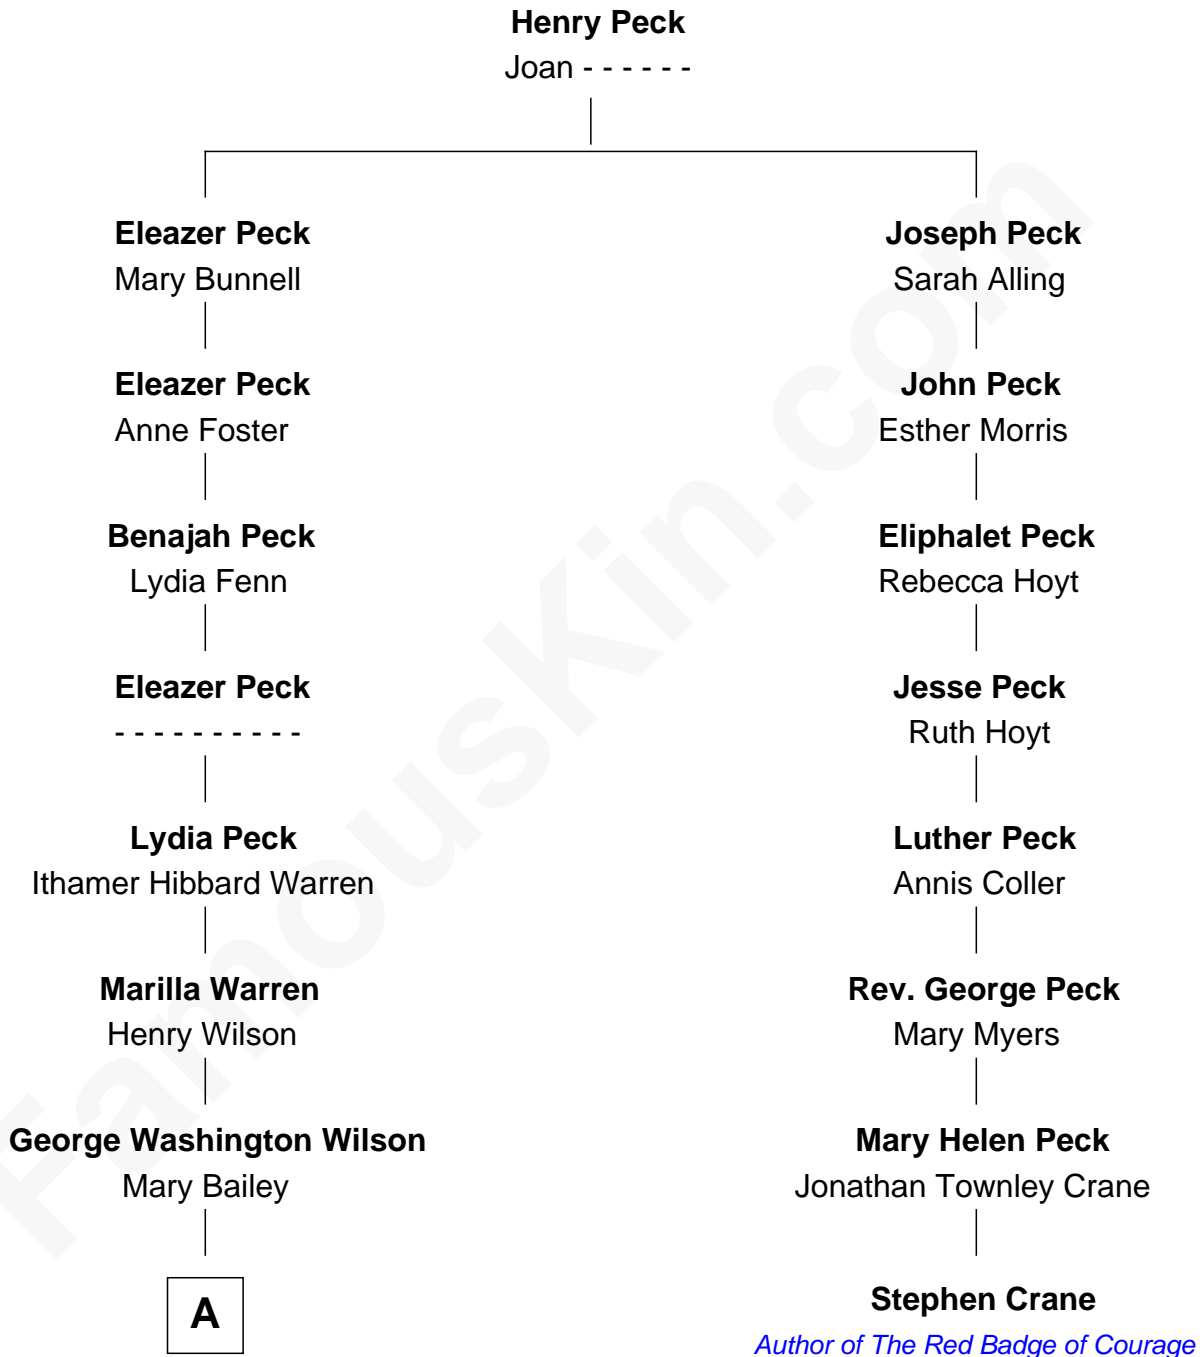

FamousKin.com Relationship Chart of

Kevin Love

NBA All-Star Player

7th cousin 4 times removed of

Stephen Crane

Author of The Red Badge of Courage

A

William Henry Wilson

Alta Lenora Chitwood

William Coral Wilson

Edith Sophia Sthole

Emily Glee Wilson

Edward Milton Love

Stanley Sthole Love

Karen McCartney

Kevin Love