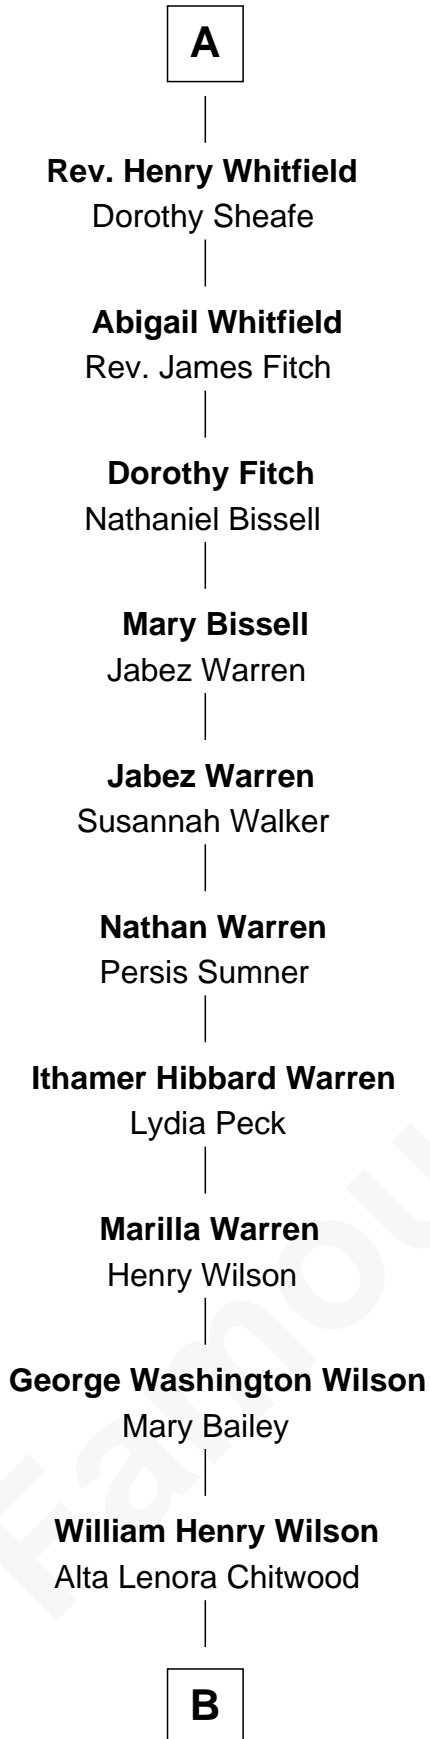

FamousKin.com Relationship Chart of

Kevin Love

NBA All-Star Player

18th great-grandnephew of

Geoffrey Chaucer

English poet and author of The Canterbury Tales

John Chaucer
Agnes de Copton

Catherine Chaucer

Simon Manning

John Manning

Alice Walden

John Manning

Juliana Brockhill

Hugh Manning

John Manning

Agnes Petley

Henry Manning

Katherine Kyrkener

Mildred Fortune Manning

Thomas Whitfield

A

Geoffrey Chaucer

Author of The Canterbury Tales

B

—
William Coral Wilson

Edith Sophia Sthole

—
Emily Glee Wilson

Edward Milton Love

—
Stanley Sthole Love

Karen McCartney

—
Kevin Love

NBA All-Star Player