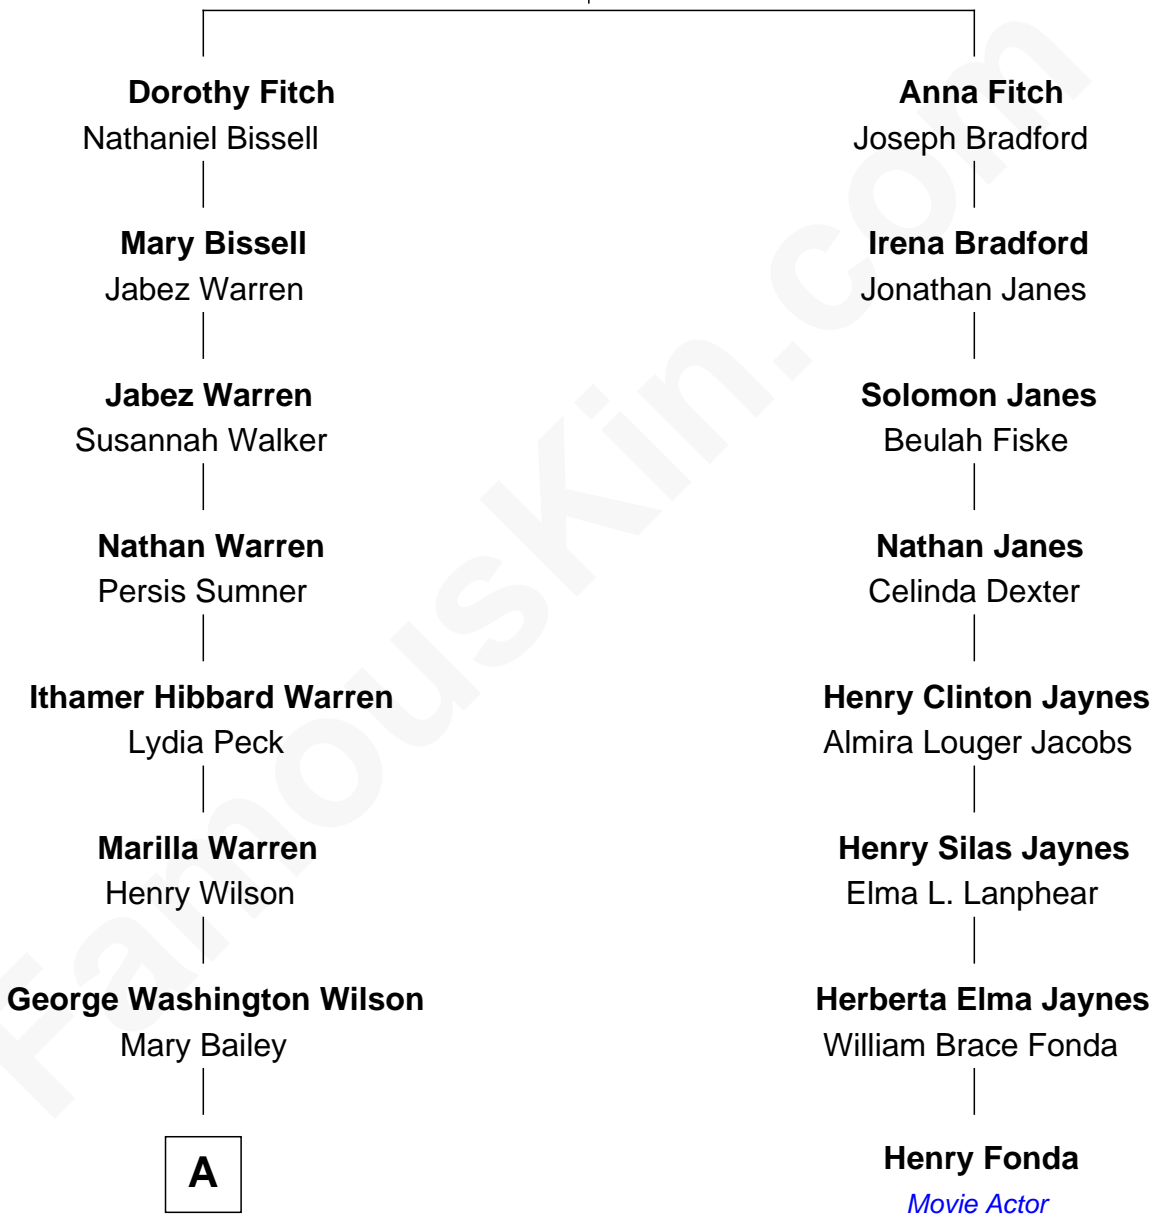

FamousKin.com Relationship Chart of

Kevin Love

NBA All-Star Player

7th cousin 4 times removed of

Henry Fonda

Movie Actor

Rev. James Fitch

with wife
Abigail Whitfield

with wife
Priscilla Mason

A

William Henry Wilson

Alta Lenora Chitwood

William Coral Wilson

Edith Sophia Sthole

Emily Glee Wilson

Edward Milton Love