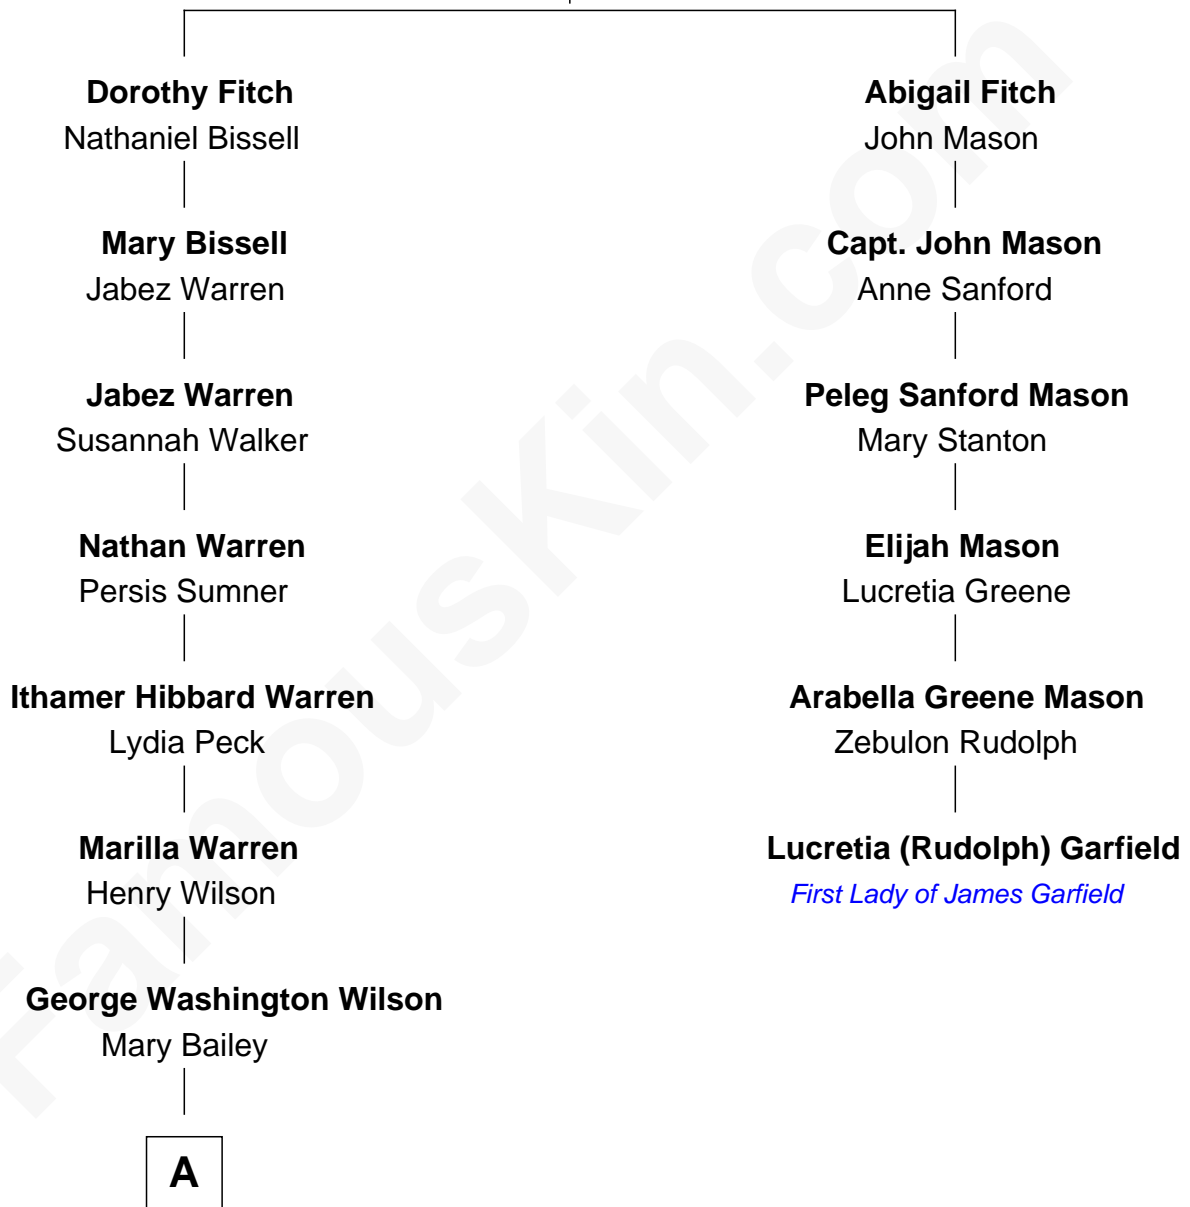

FamousKin.com

Relationship Chart of

Kevin Love

NBA All-Star Player

5th cousin 6 times removed of

Lucretia (Rudolph) Garfield

First Lady of President James Garfield

Rev. James Fitch

Abigail Whitfield

A

William Henry Wilson

Alta Lenora Chitwood

William Coral Wilson

Edith Sophia Sthole

Emily Glee Wilson

Edward Milton Love