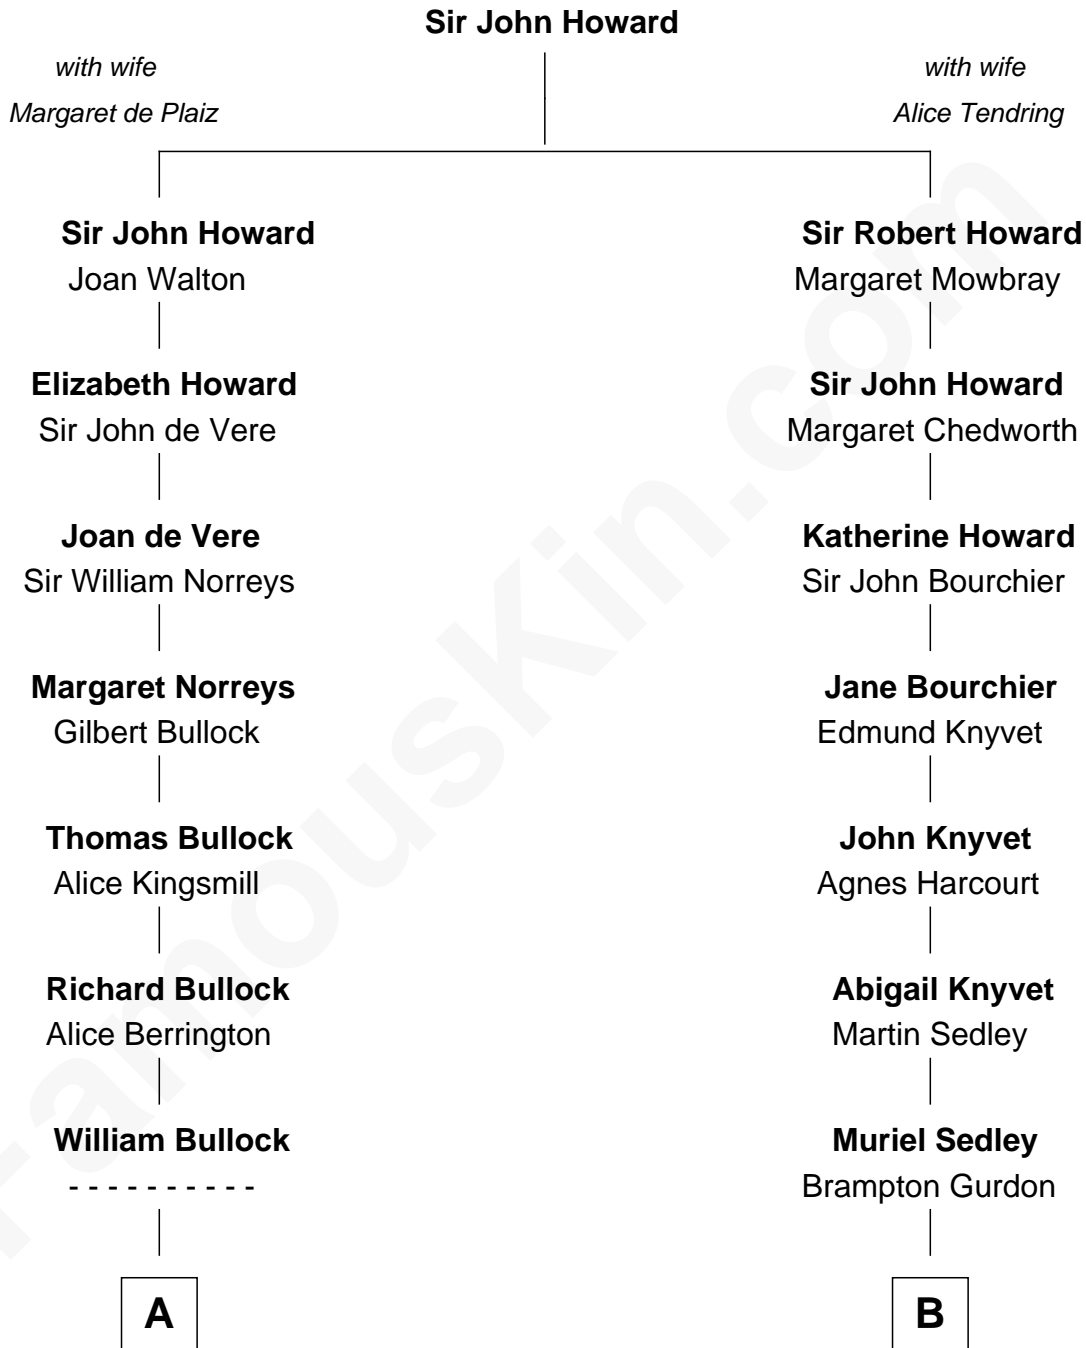

# FamousKin.com Relationship Chart of

**Kevin Love**

*NBA All-Star Player*

16th cousin 5 times removed of

**Louis Auchincloss**

*Author*

**C**

William Henry Wilson

Alta Lenora Chitwood

William Coral Wilson

Edith Sophia Sthole

Emily Glee Wilson

Edward Milton Love

Stanley Sthole Love

Karen McCartney

**Kevin Love**