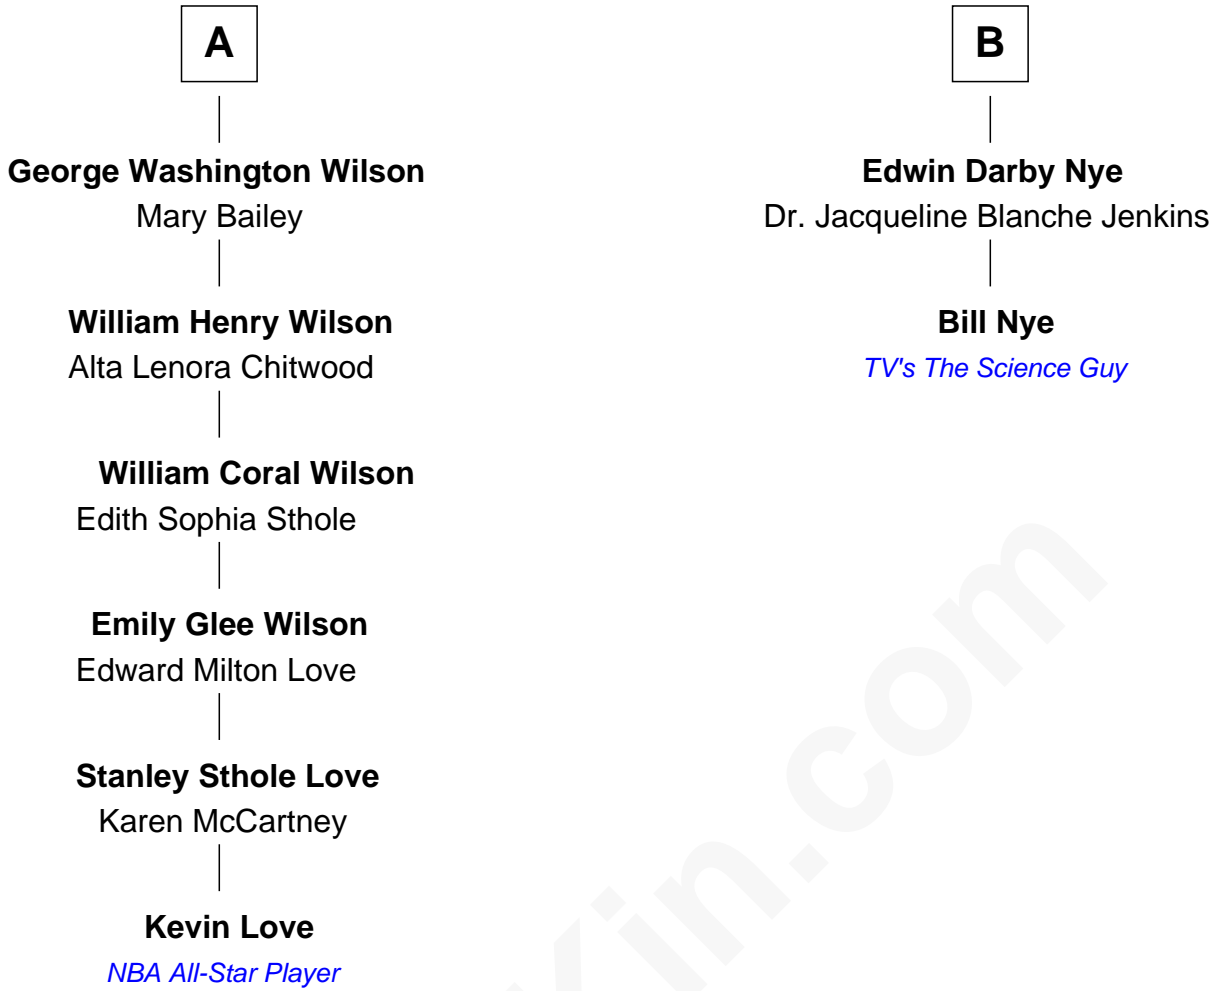

FamousKin.com Relationship Chart of

Kevin Love

NBA All-Star Player

8th cousin 4 times removed of

Bill Nye

TV's The Science Guy

FamousKin.com