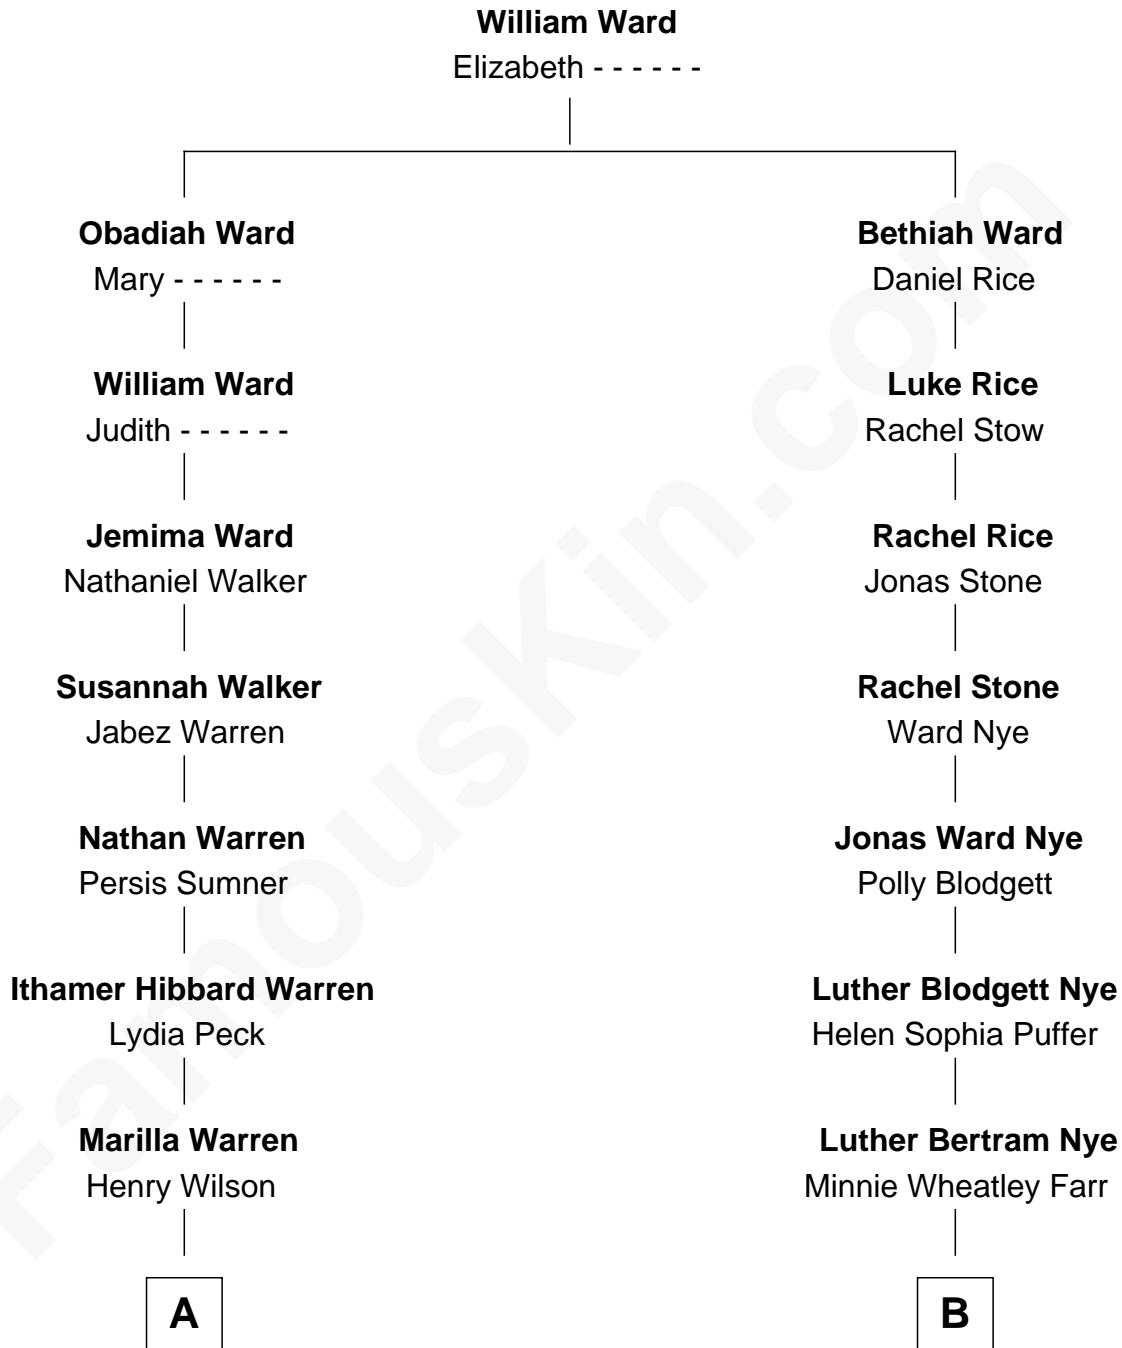

FamousKin.com Relationship Chart of

Kevin Love

NBA All-Star Player

8th cousin 4 times removed of

Bill Nye

TV's The Science Guy

FamousKin.com