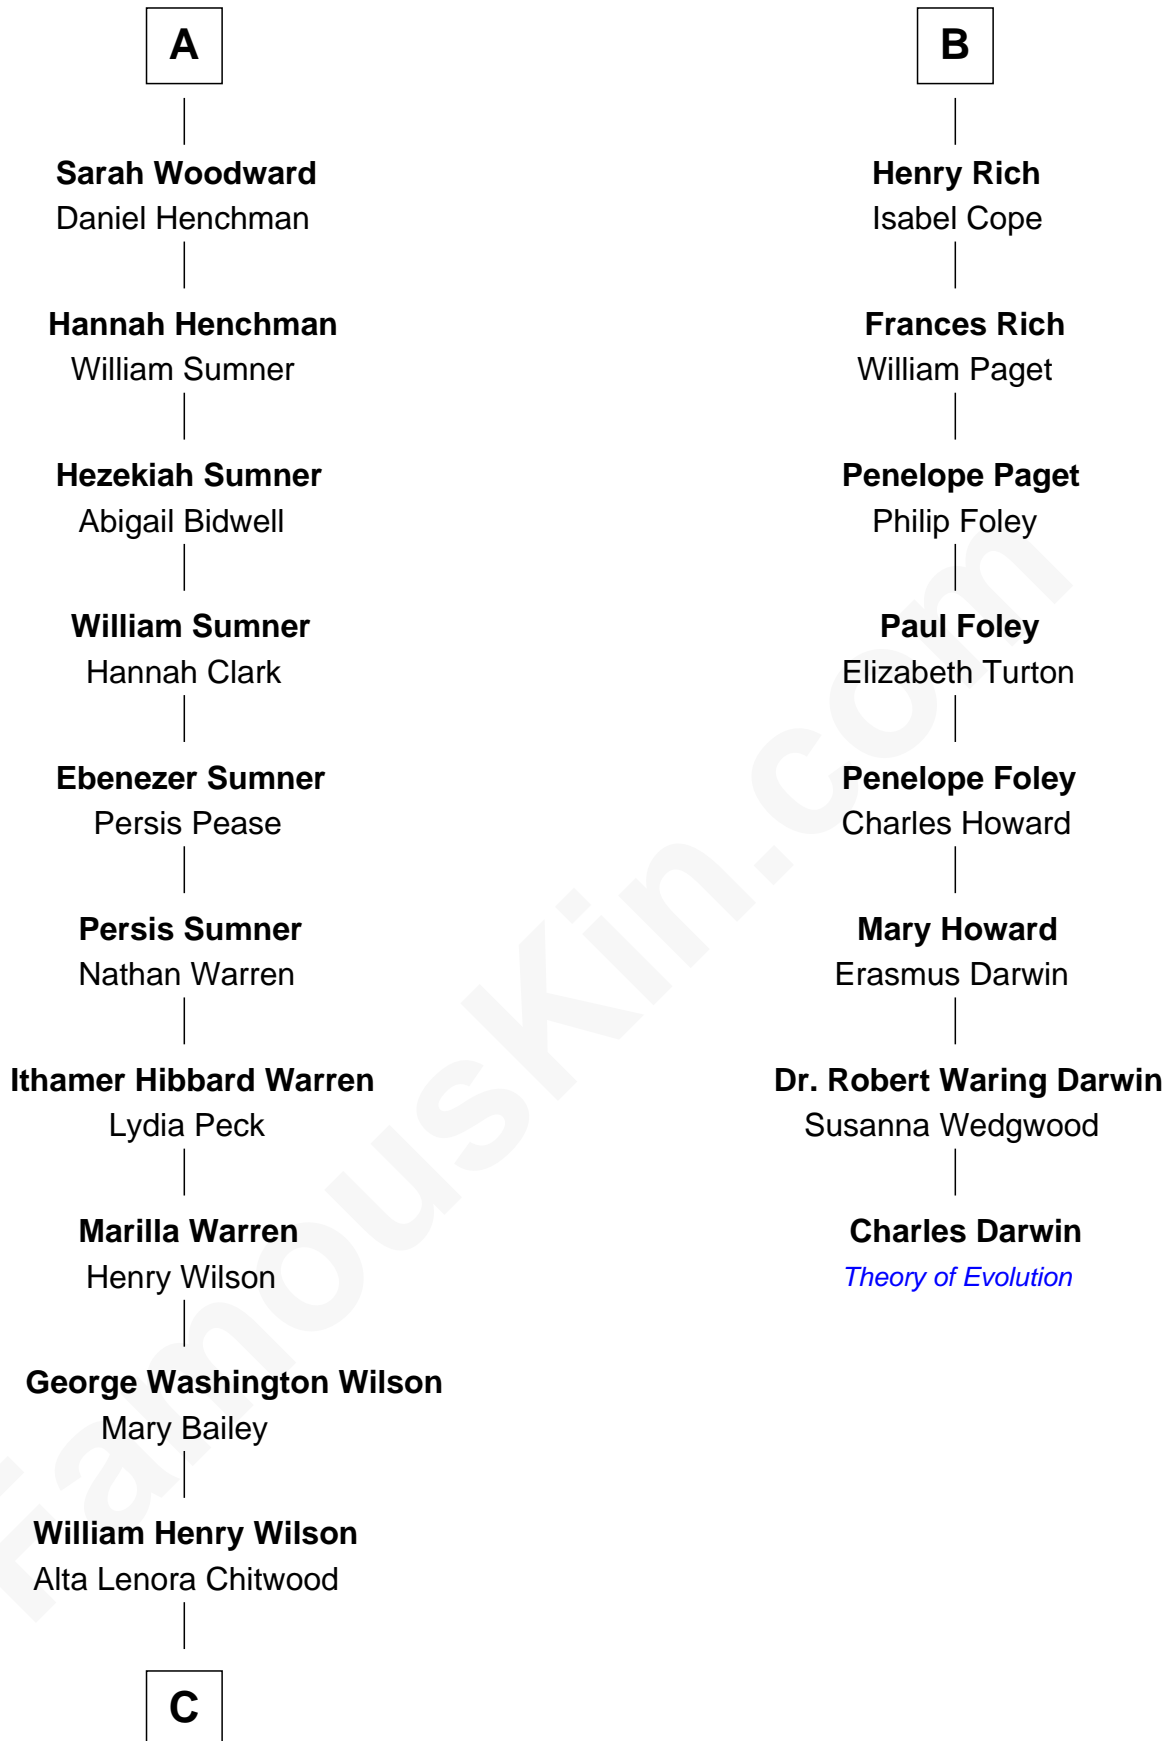

# FamousKin.com Relationship Chart of

**Kevin Love**

*NBA All-Star Player*

14th cousin 6 times removed of

**Charles Darwin**

*Theory of Evolution*

**Sir Walter Devereux**

Elizabeth Bromwich

Elizabeth Merbery

**Sir Walter Devereux**

Anne Ferrers

**John Devereux**

Cecily Bouchier

**Walter Devereux**

Mary Grey

**Sir Richard Devereux**

Dorothy Hastings

**Walter Devereux**

Lettice Knollys

**Penelope Devereux**

Robert Rich

**B**

**C**

William Coral Wilson

Edith Sophia Sthole

Emily Glee Wilson

Edward Milton Love

Stanley Sthole Love

Karen McCartney

Kevin Love

*NBA All-Star Player*

FamousKin.com