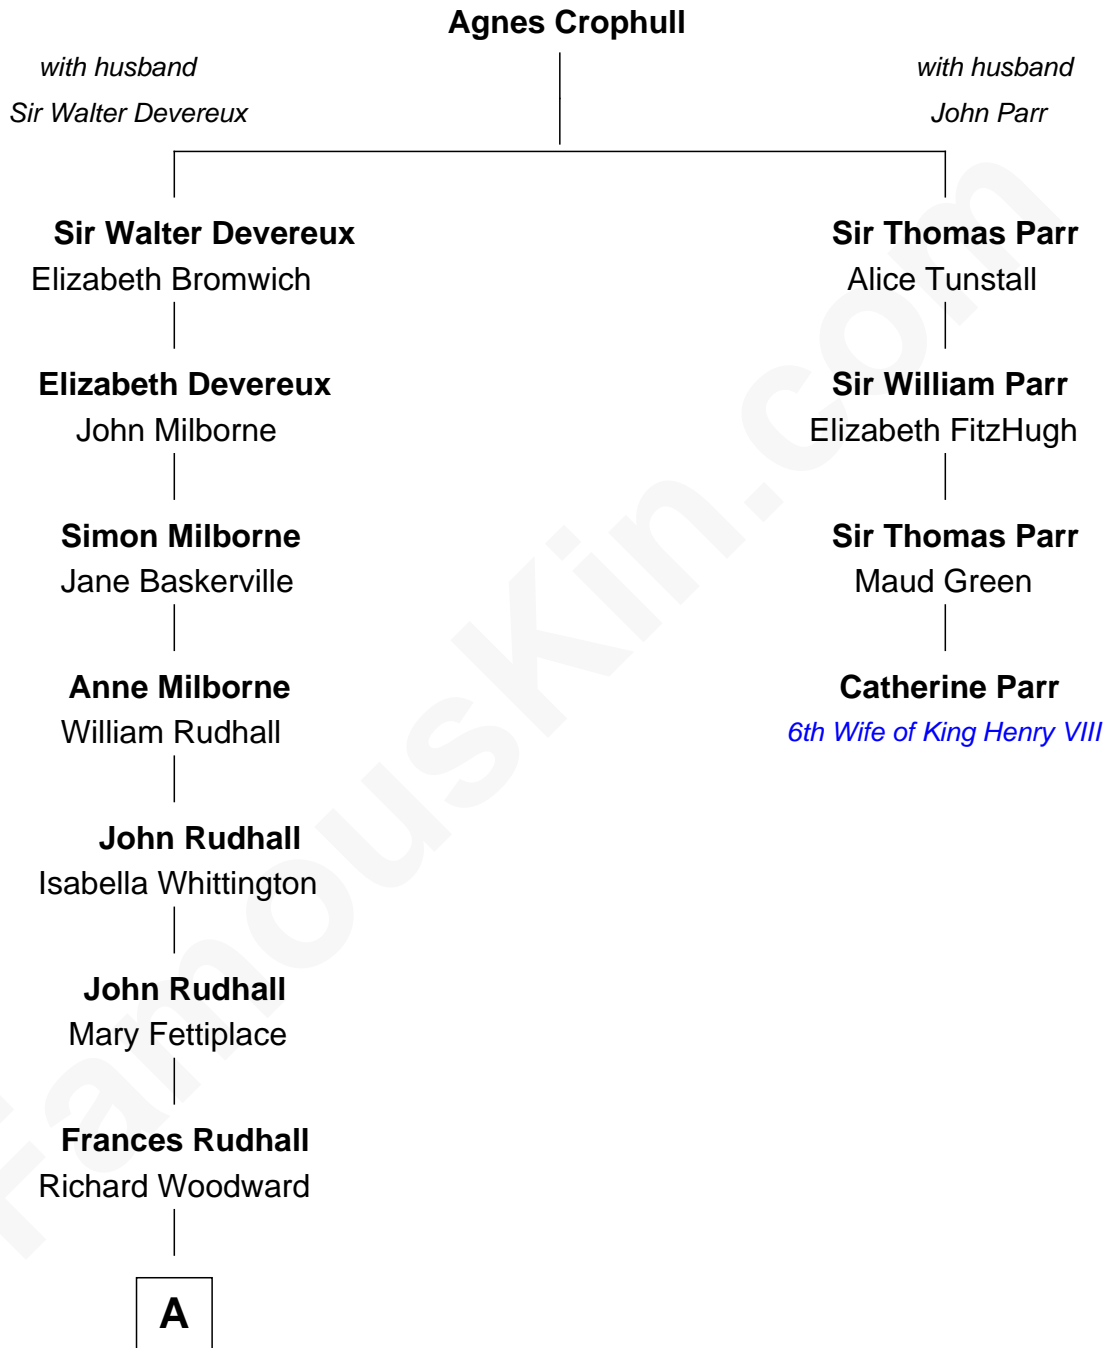

FamousKin.com Relationship Chart of

Kevin Love

NBA All-Star Player

3rd cousin 18 times removed of

Catherine Parr

6th Wife of King Henry VIII

B

William Henry Wilson

Alta Lenora Chitwood

William Coral Wilson

Edith Sophia Sthole

Emily Glee Wilson

Edward Milton Love

Stanley Sthole Love

Karen McCartney

Kevin Love