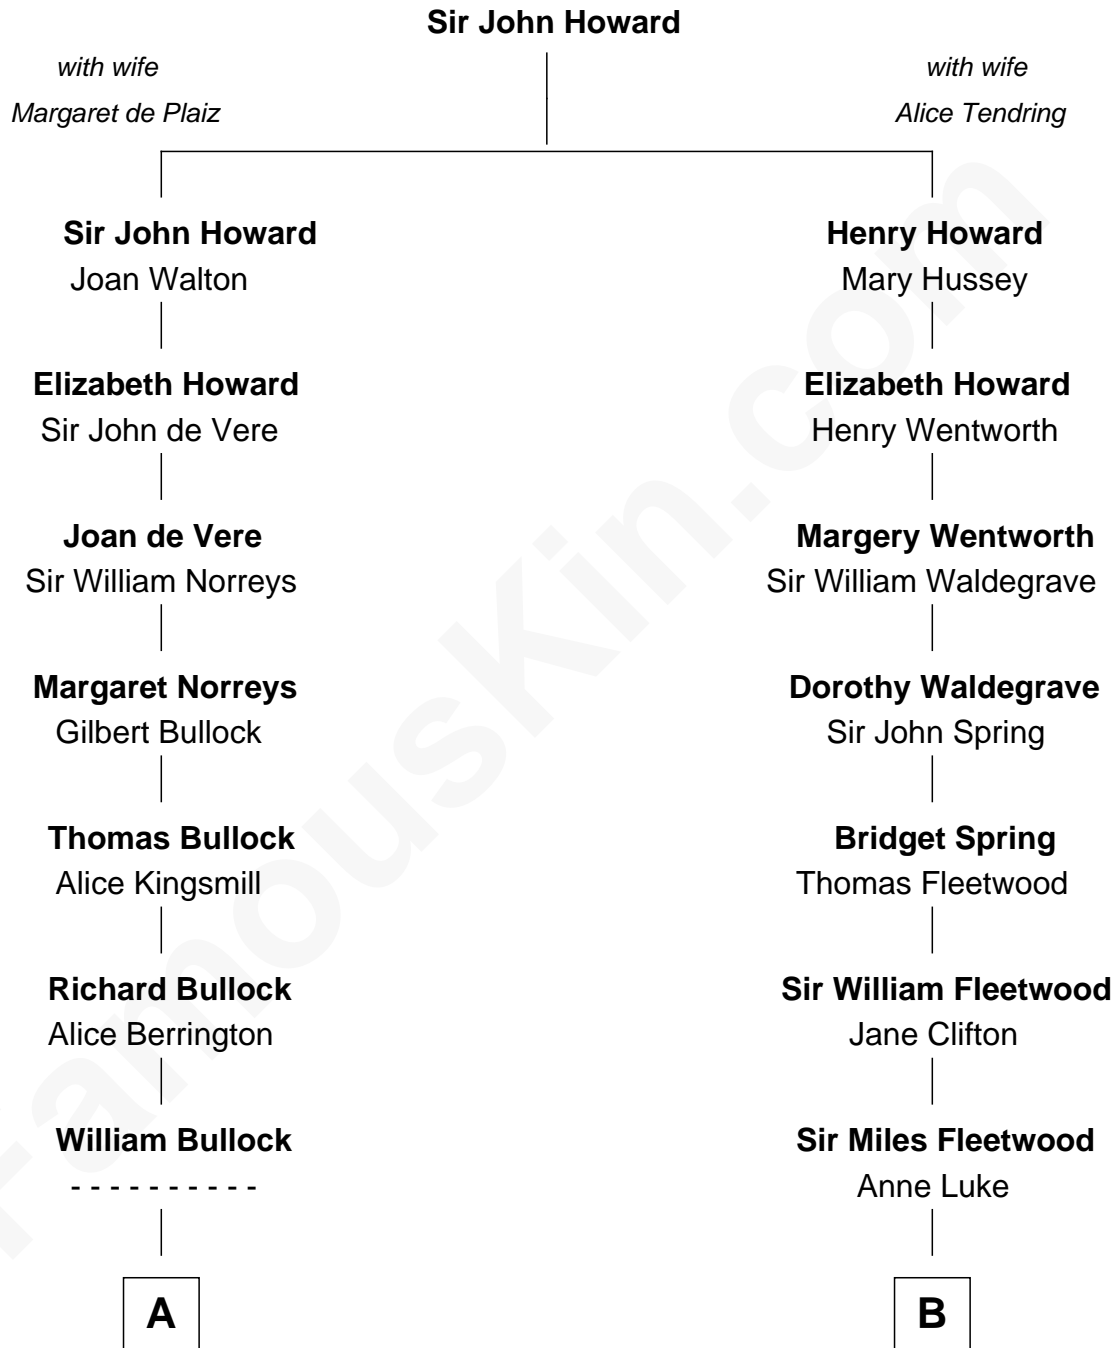

FamousKin.com Relationship Chart of

Kevin Love

NBA All-Star Player

17th cousin 4 times removed of

Maggie Gyllenhaal

Movie Actress

C

William Henry Wilson

Alta Lenora Chitwood

William Coral Wilson

Edith Sophia Sthole

Emily Glee Wilson

Edward Milton Love

Stanley Sthole Love

Karen McCartney

Kevin Love