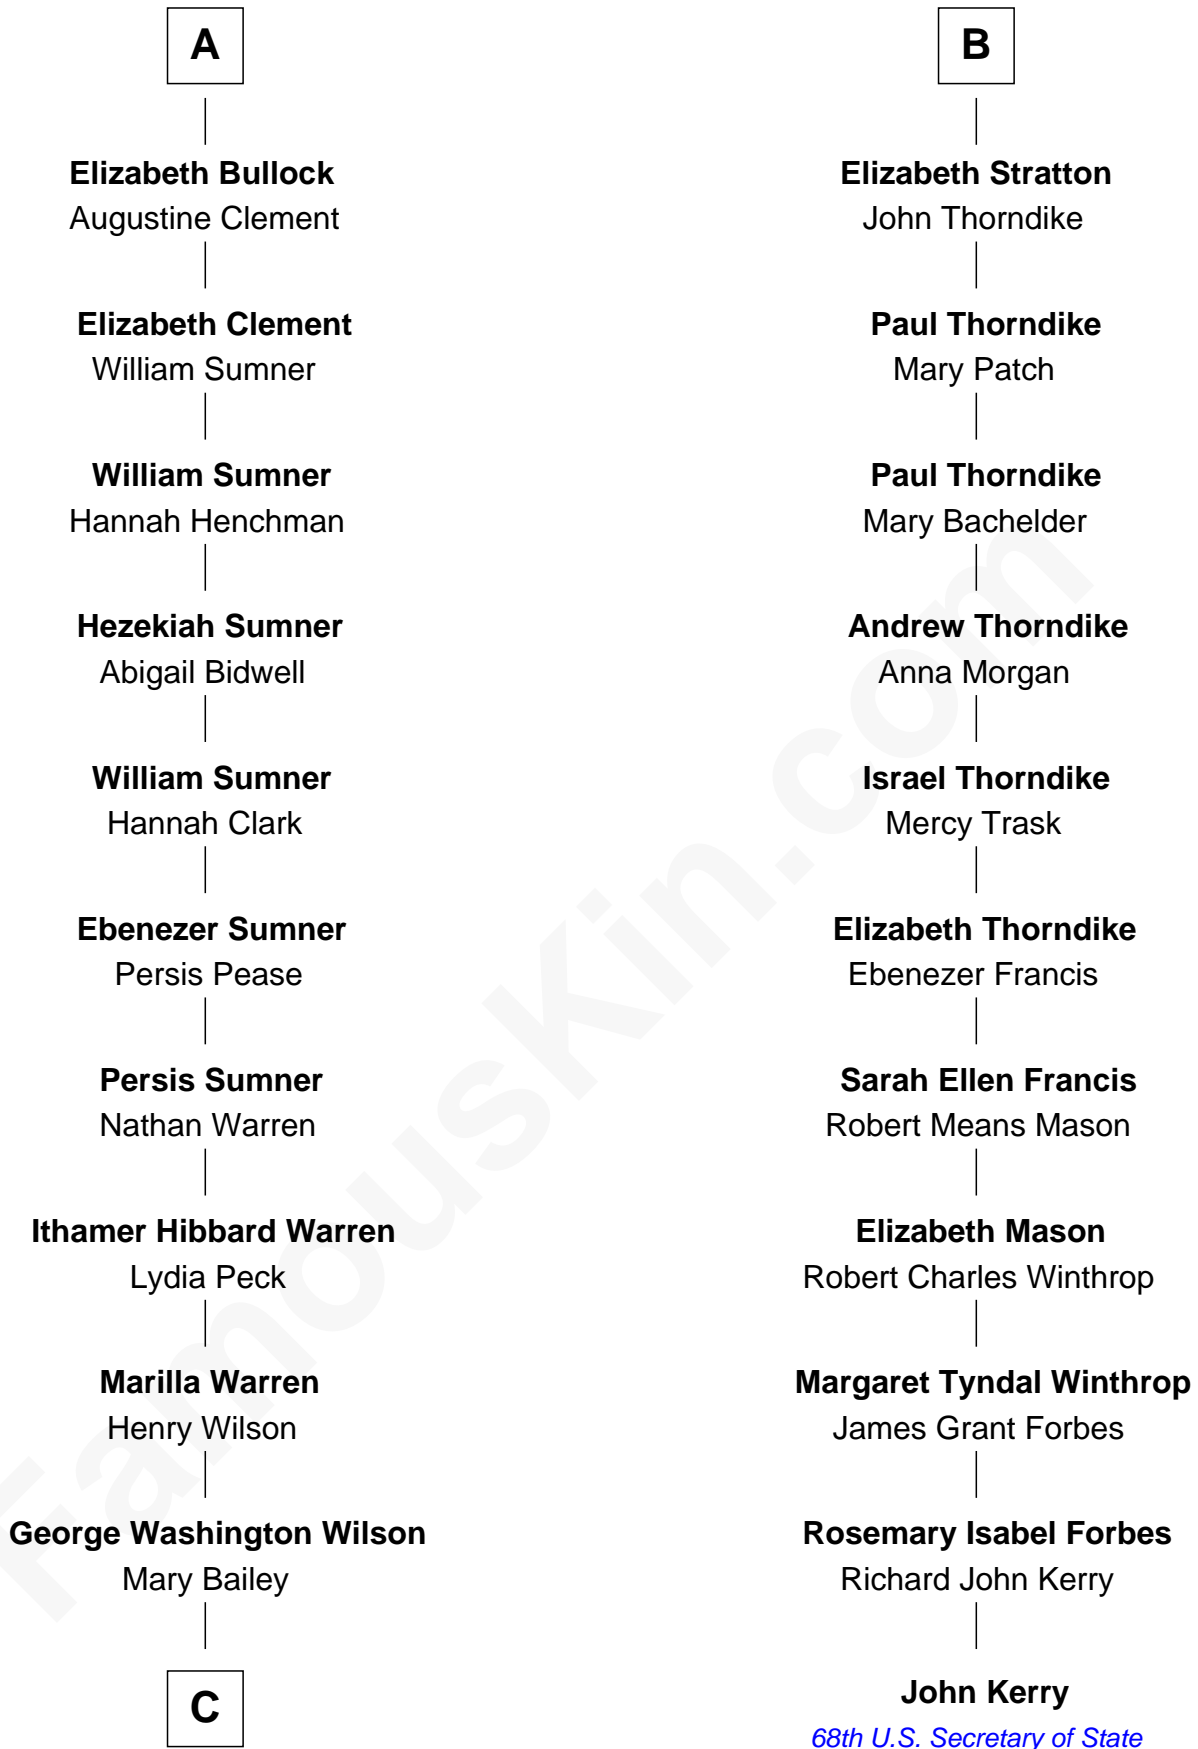

# FamousKin.com Relationship Chart of

**Kevin Love**

*NBA All-Star Player*

17th cousin 4 times removed of

**John Kerry**

*68th U.S. Secretary of State*

## Sir John Howard

**C**

William Henry Wilson

Alta Lenora Chitwood

William Coral Wilson

Edith Sophia Sthole

Emily Glee Wilson

Edward Milton Love