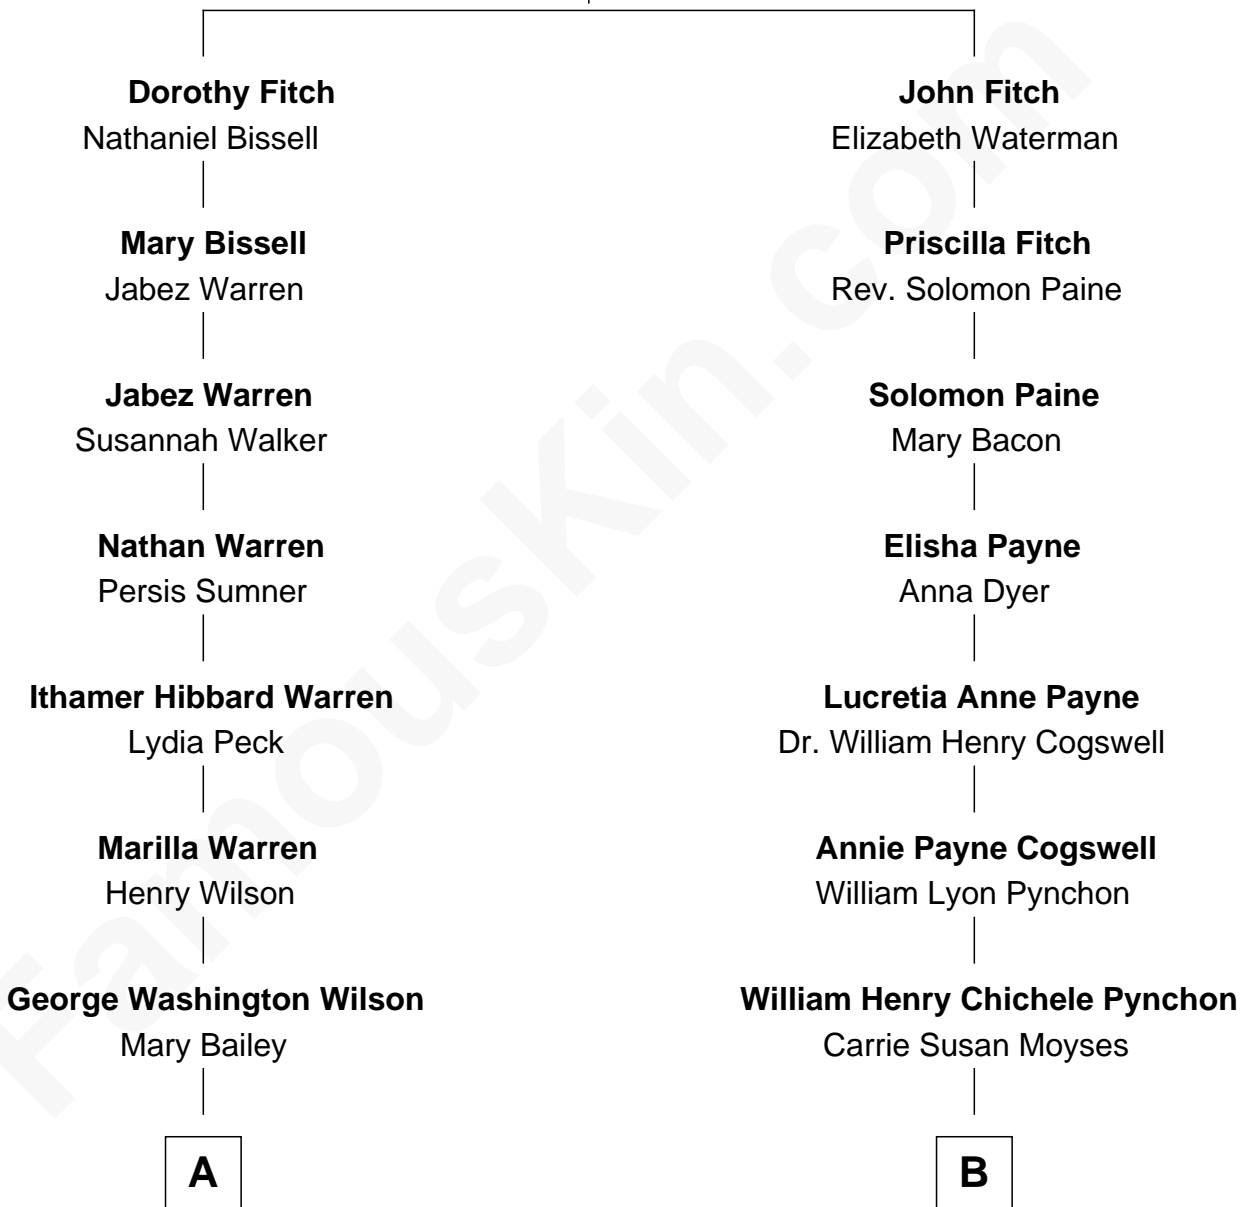

FamousKin.com Relationship Chart of

Kevin Love

NBA All-Star Player

8th cousin 3 times removed of

Thomas Pynchon

American Novelist

Rev. James Fitch

*with wife
Abigail Whitfield*

*with wife
Priscilla Mason*

A

William Henry Wilson
Alta Lenora Chitwood

William Coral Wilson
Edith Sophia Sthole

Emily Glee Wilson
Edward Milton Love

Stanley Sthole Love
Karen McCartney

Kevin Love
NBA All-Star Player