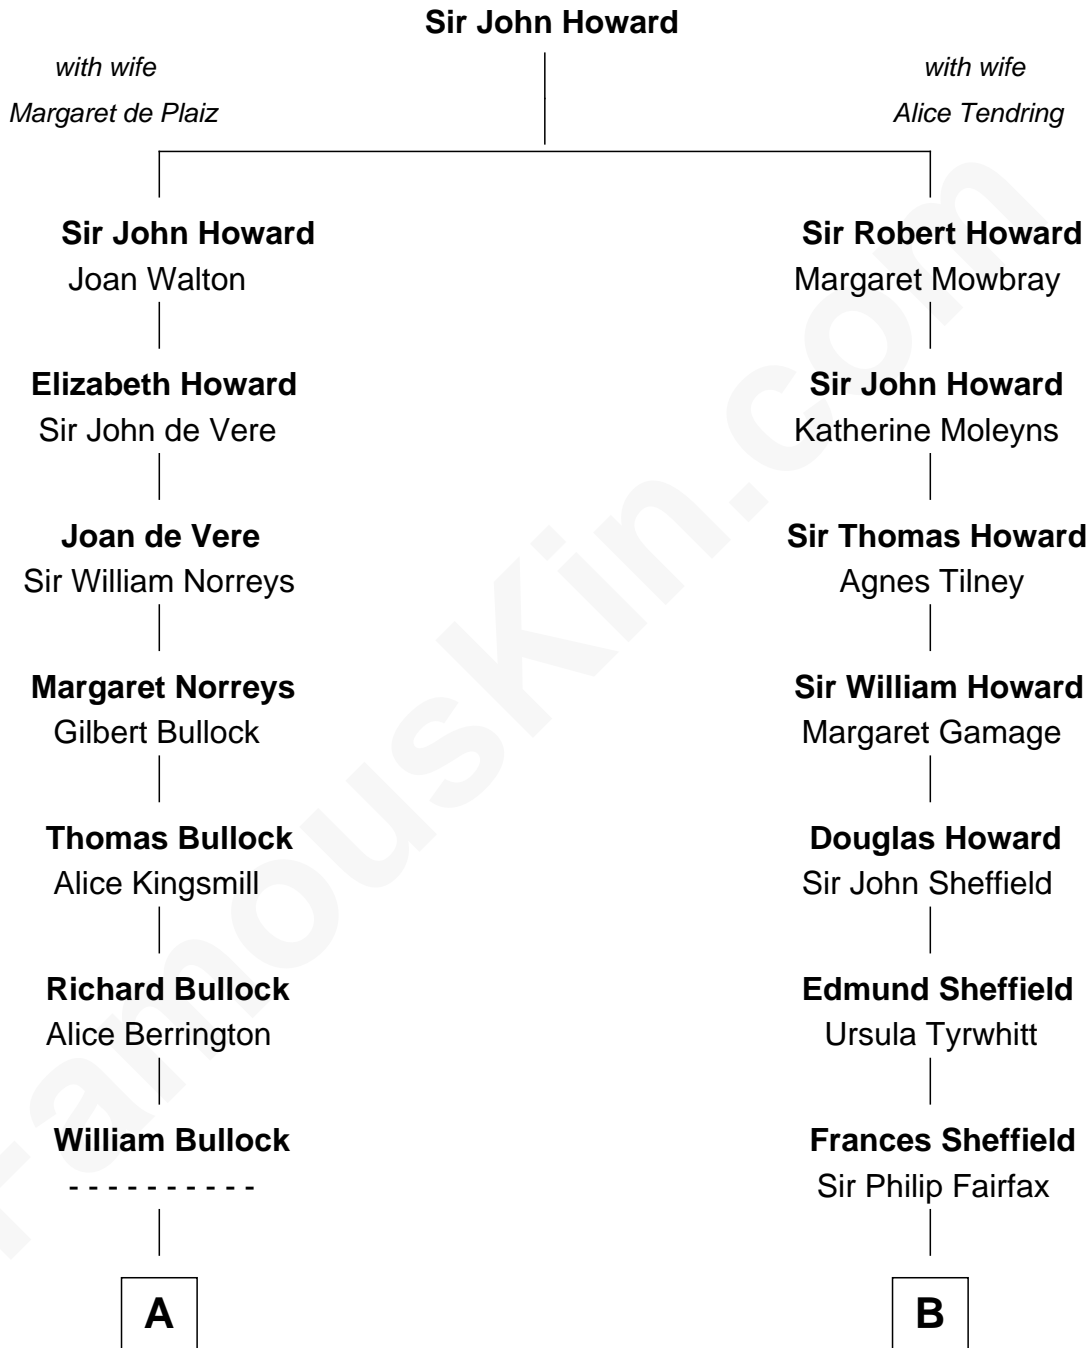

# FamousKin.com Relationship Chart of

**Kevin Love**

*NBA All-Star Player*

19th cousin 2 times removed of

**Ellen DeGeneres**

*Comedienne and TV Personality*

**C**

**William Henry Wilson**  
Alta Lenora Chitwood

**William Coral Wilson**  
Edith Sophia Sthole

**Emily Glee Wilson**  
Edward Milton Love

**Stanley Sthole Love**  
Karen McCartney

**Kevin Love**  
*NBA All-Star Player*

**D**

**Elliot Everett DeGeneres**  
Ruth Elodie Martin