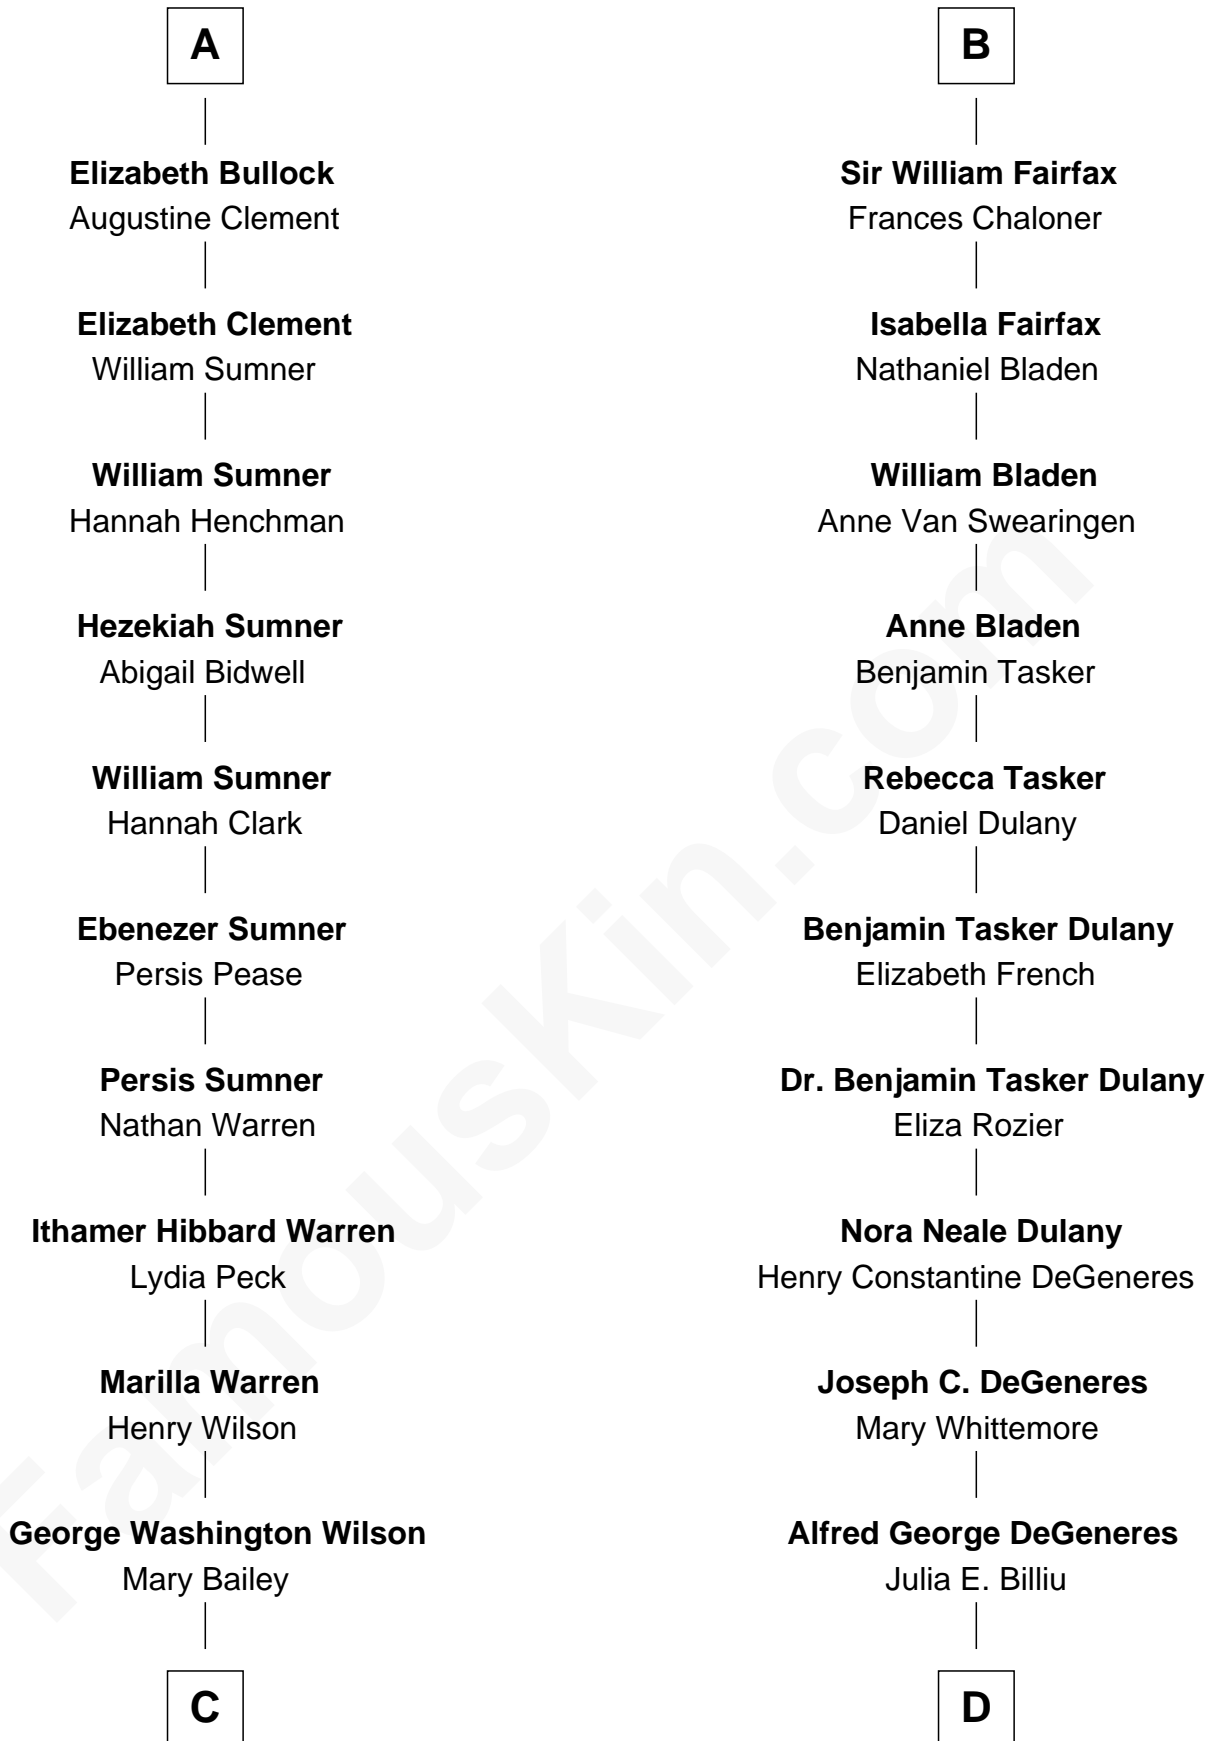

# FamousKin.com Relationship Chart of

**Kevin Love**

*NBA All-Star Player*

19th cousin 2 times removed of

**Ellen DeGeneres**

*Comedienne and TV Personality*

**C**

**William Henry Wilson**  
Alta Lenora Chitwood

**William Coral Wilson**  
Edith Sophia Sthole

**Emily Glee Wilson**  
Edward Milton Love

**Stanley Sthole Love**  
Karen McCartney

**Kevin Love**  
*NBA All-Star Player*

**D**

**Elliot Everett DeGeneres**  
Ruth Elodie Martin